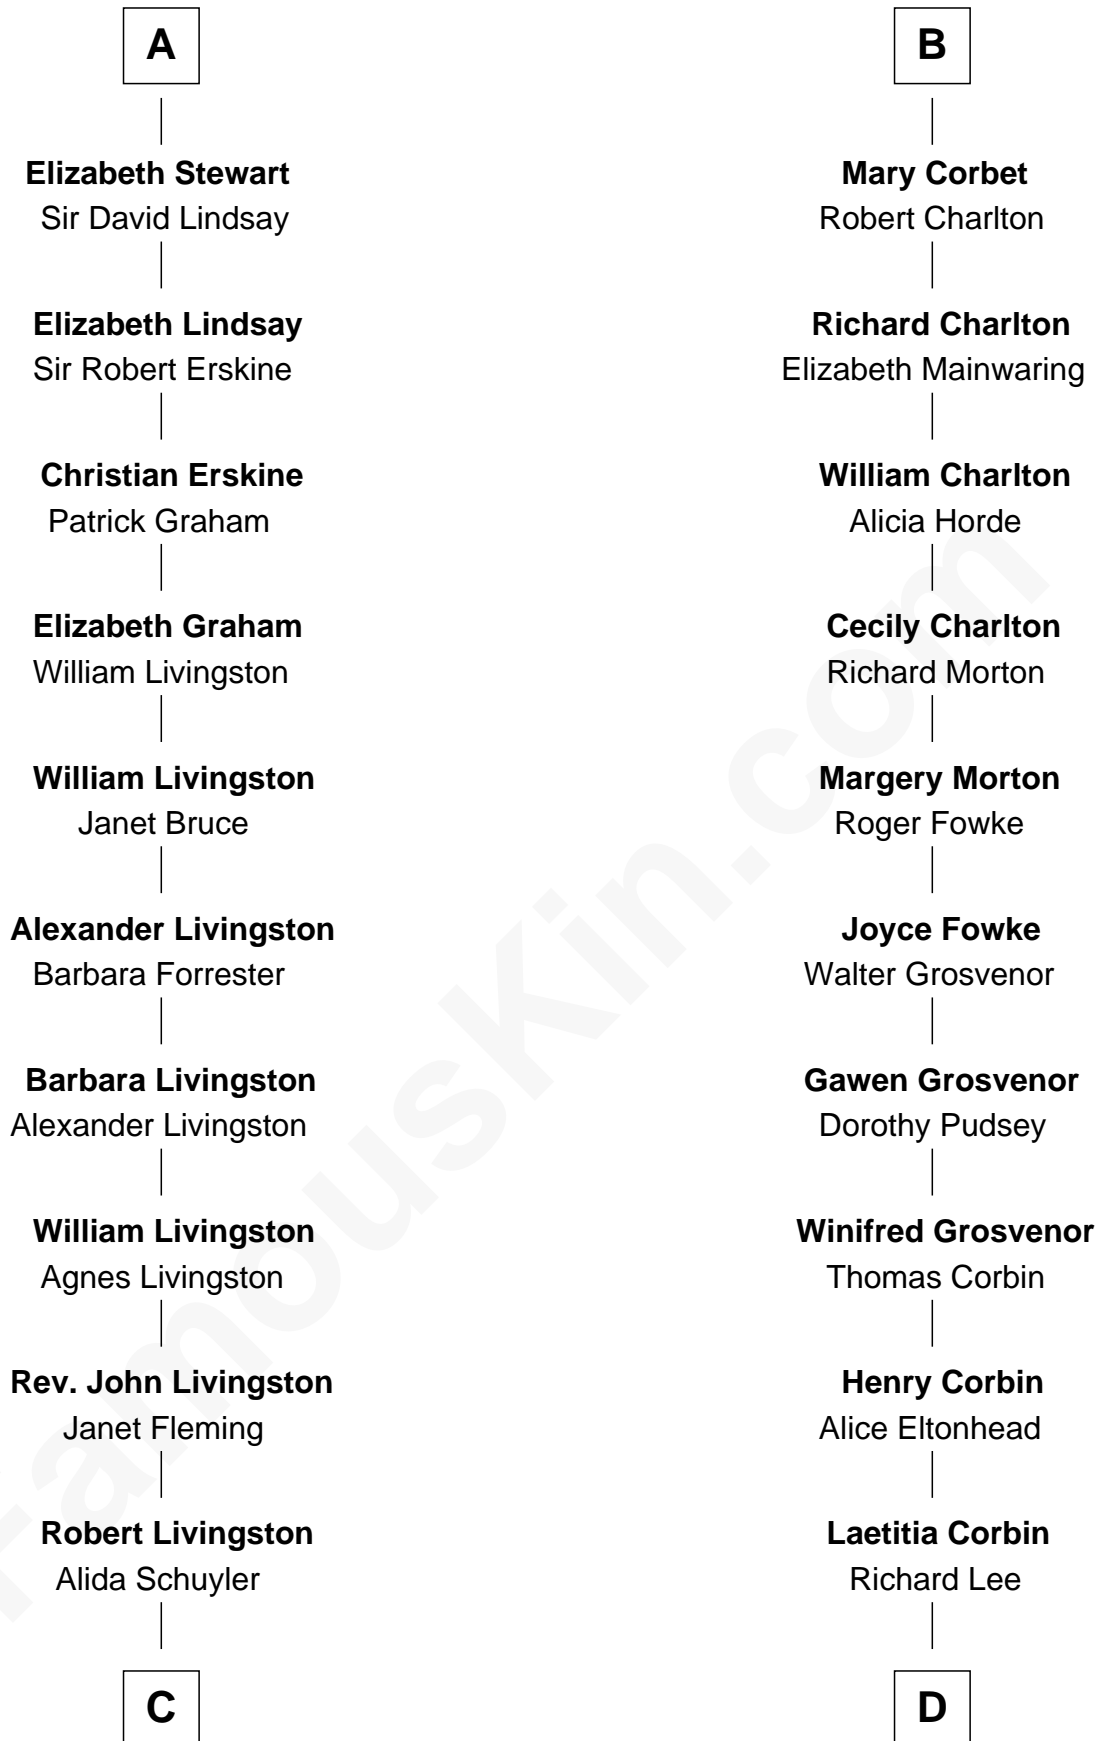

## Relationship Chart of

### Philip Livingston

*Signer of the Declaration of Independence*

18th cousin of

### Francis Lightfoot Lee

*Signer of the Declaration of Independence*

**C**

**Philip Livingston**  
Catrina Van Brugh

**Philip Livingston**

*Signer of Declaration of Independence*

**D**

**Gov. Thomas Lee**  
Hannah Ludwell