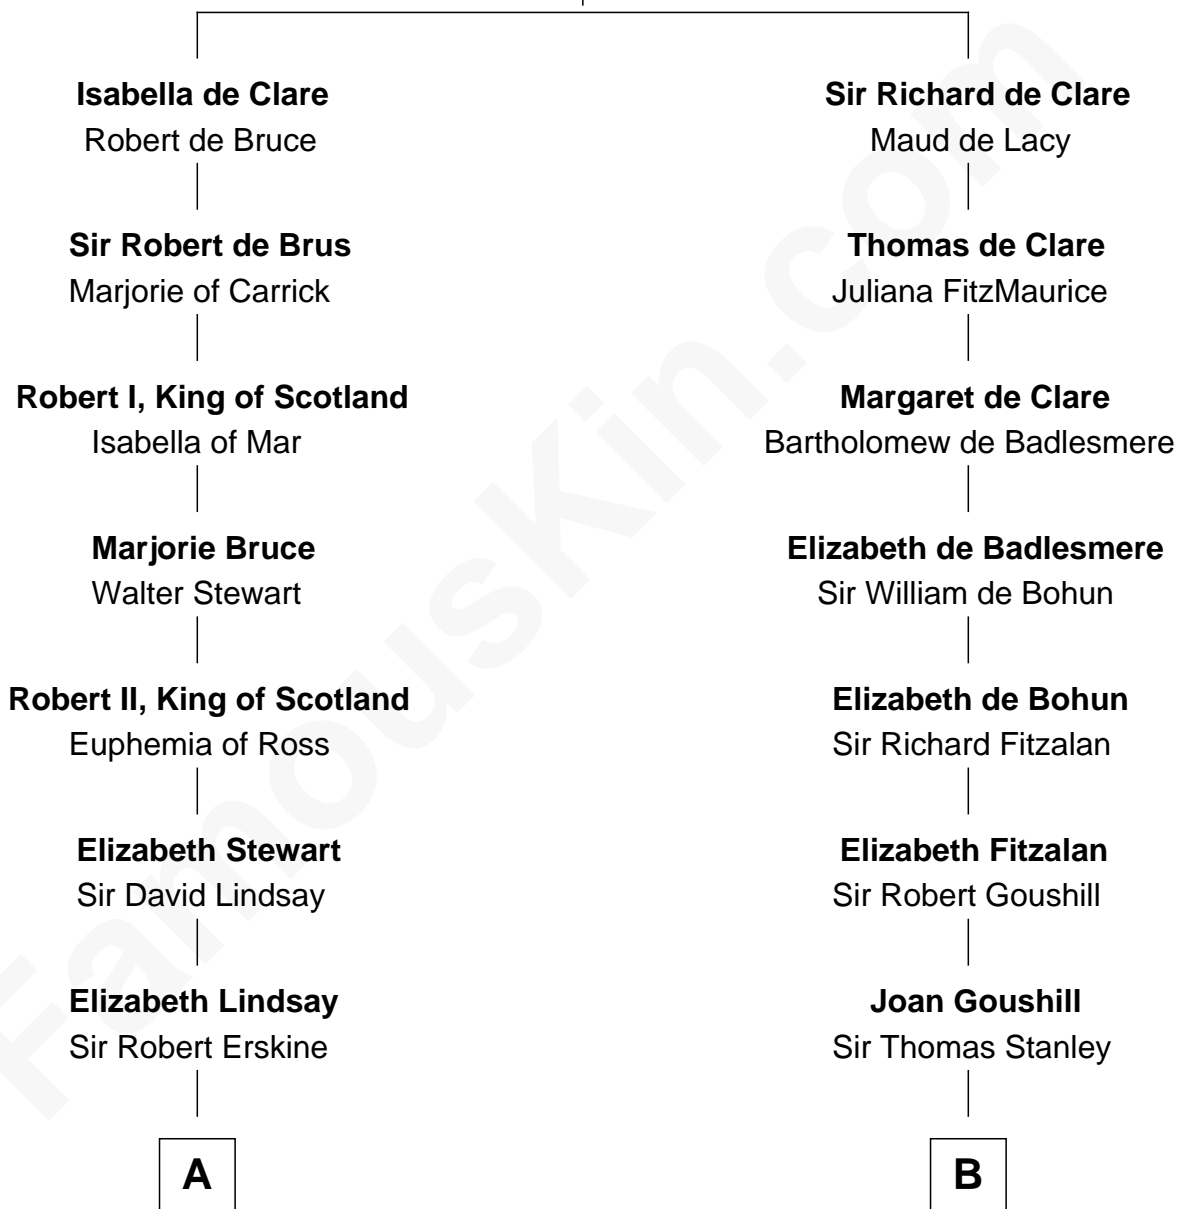

## Relationship Chart of

### Philip Livingston

*Signer of the Declaration of Independence*

16th cousin of

### Francis Lightfoot Lee

*Signer of the Declaration of Independence*

**Gilbert de Clare**

Isabel Marshal

**A**

**Christian Erskine**

Patrick Graham

**Elizabeth Graham**