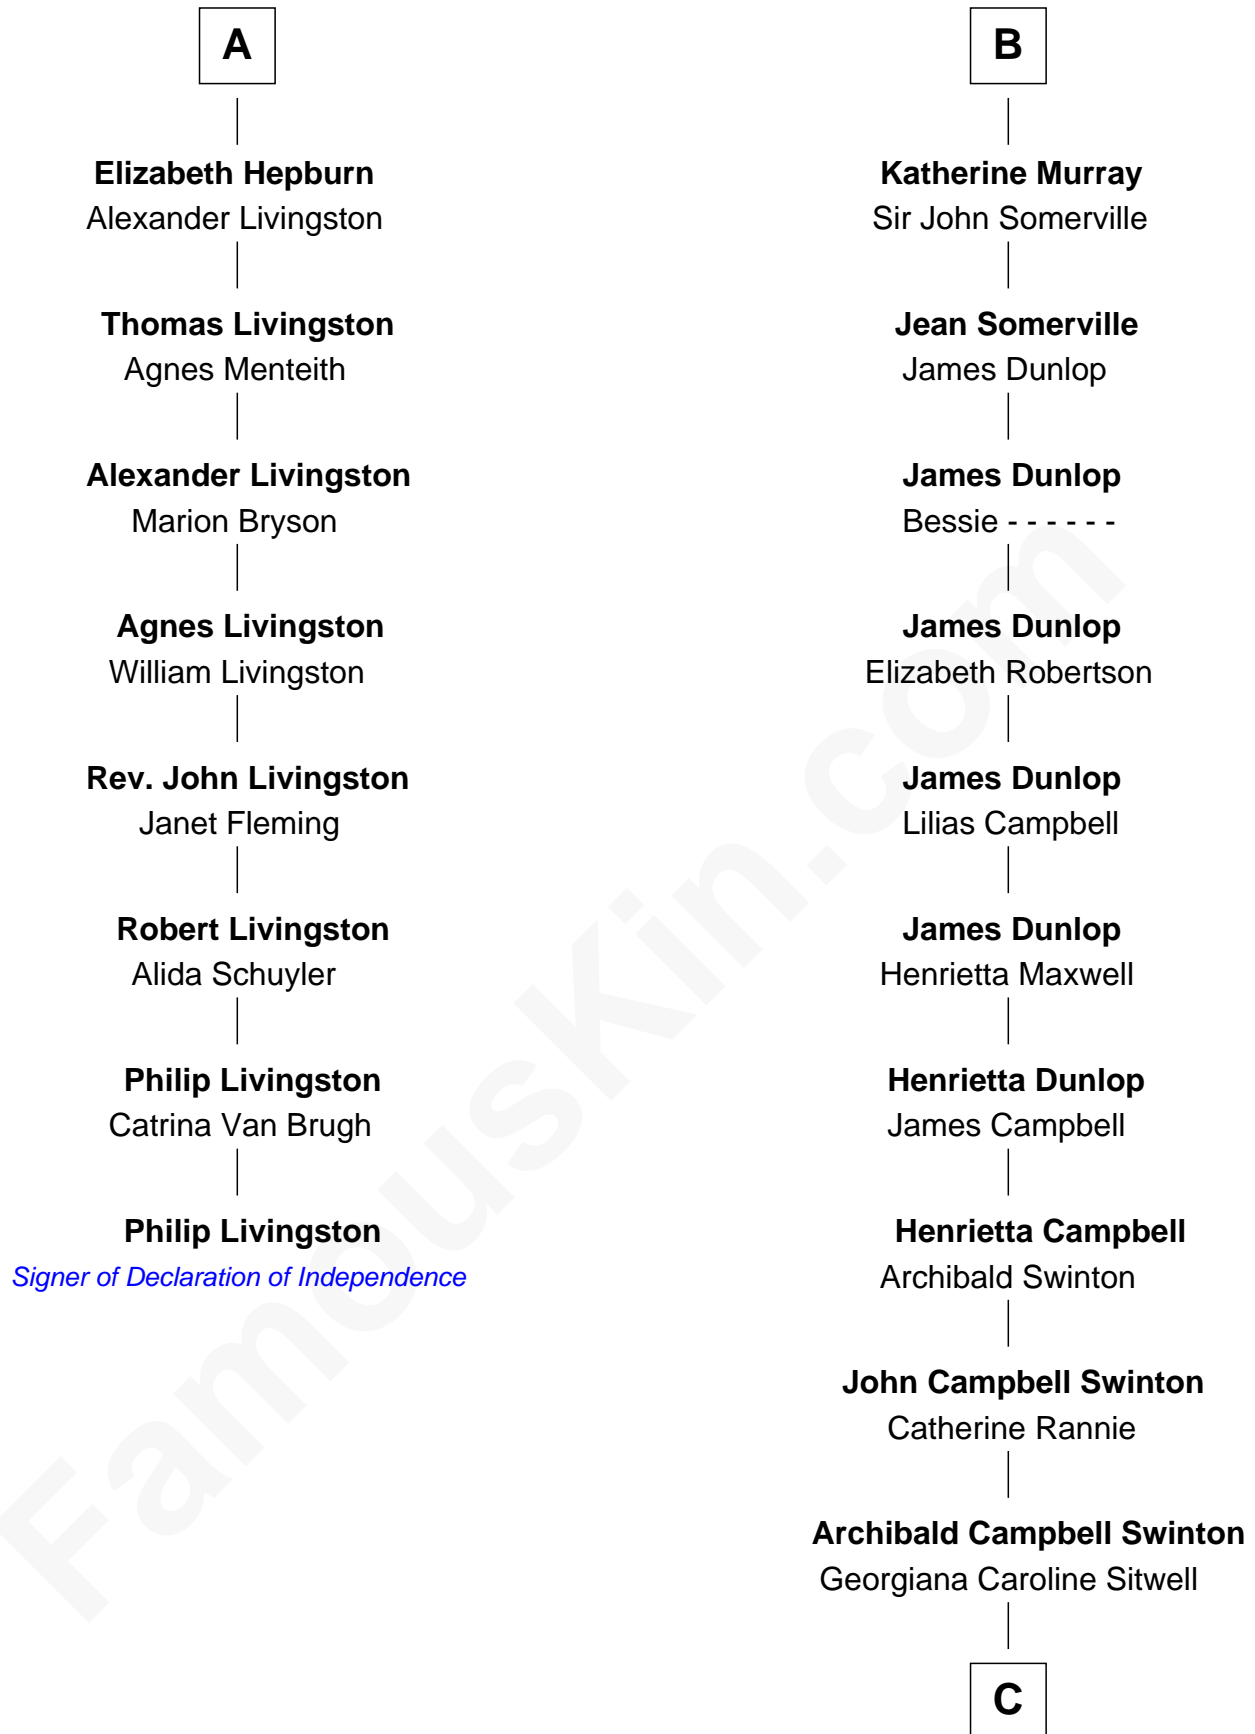

## Relationship Chart of

### Philip Livingston

*Signer of the Declaration of Independence*

14th cousin 6 times removed of

### Tilda Swinton

*Movie Actress*

**C**

**George Sitwell Campbell Swinton**

Elizabeth Ebsworth

**Alan Henry Campbell Swinton**

Mariora Beatrice Evelyn Rochfort Alers-Hankey

**Sir John Swinton**