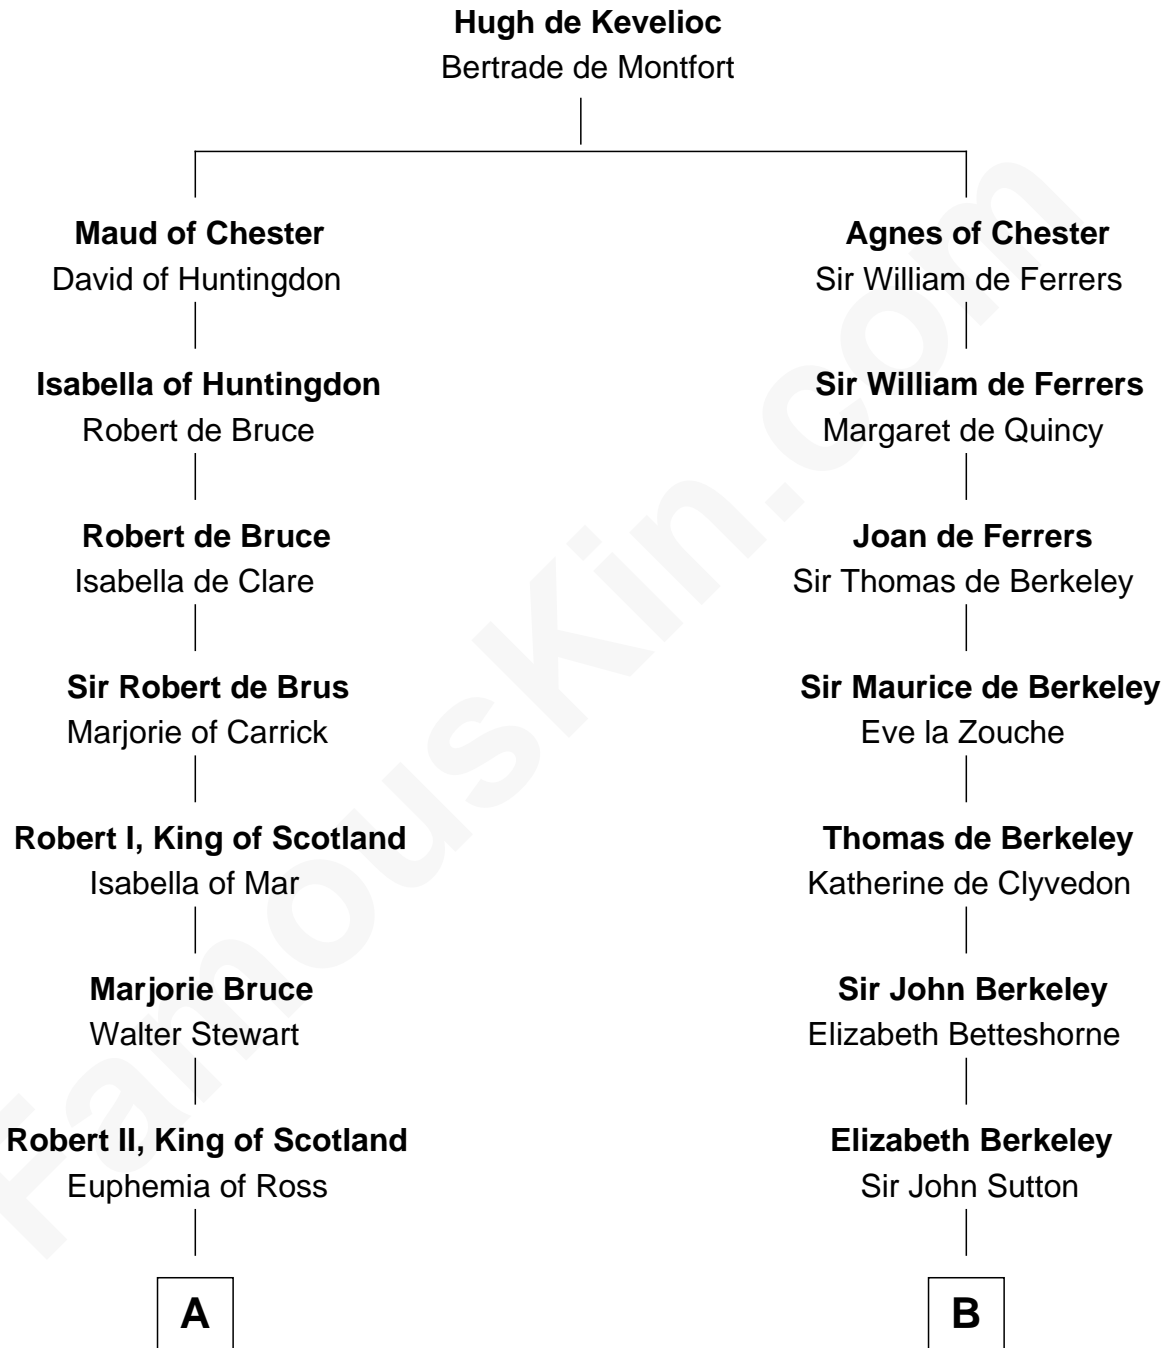

FamousKin.com

Relationship Chart of

Philip Livingston

Signer of the Declaration of Independence

18th cousin of

Jane (Appleton) Pierce

First Lady of President Franklin Pierce

C

Philip Livingston
Catrina Van Brugh

Philip Livingston

Signer of Declaration of Independence

D

Rev. Jesse Appleton
Elizabeth Means

Jane (Appleton) Pierce

First Lady of Franklin Pierce

FamousKin.com