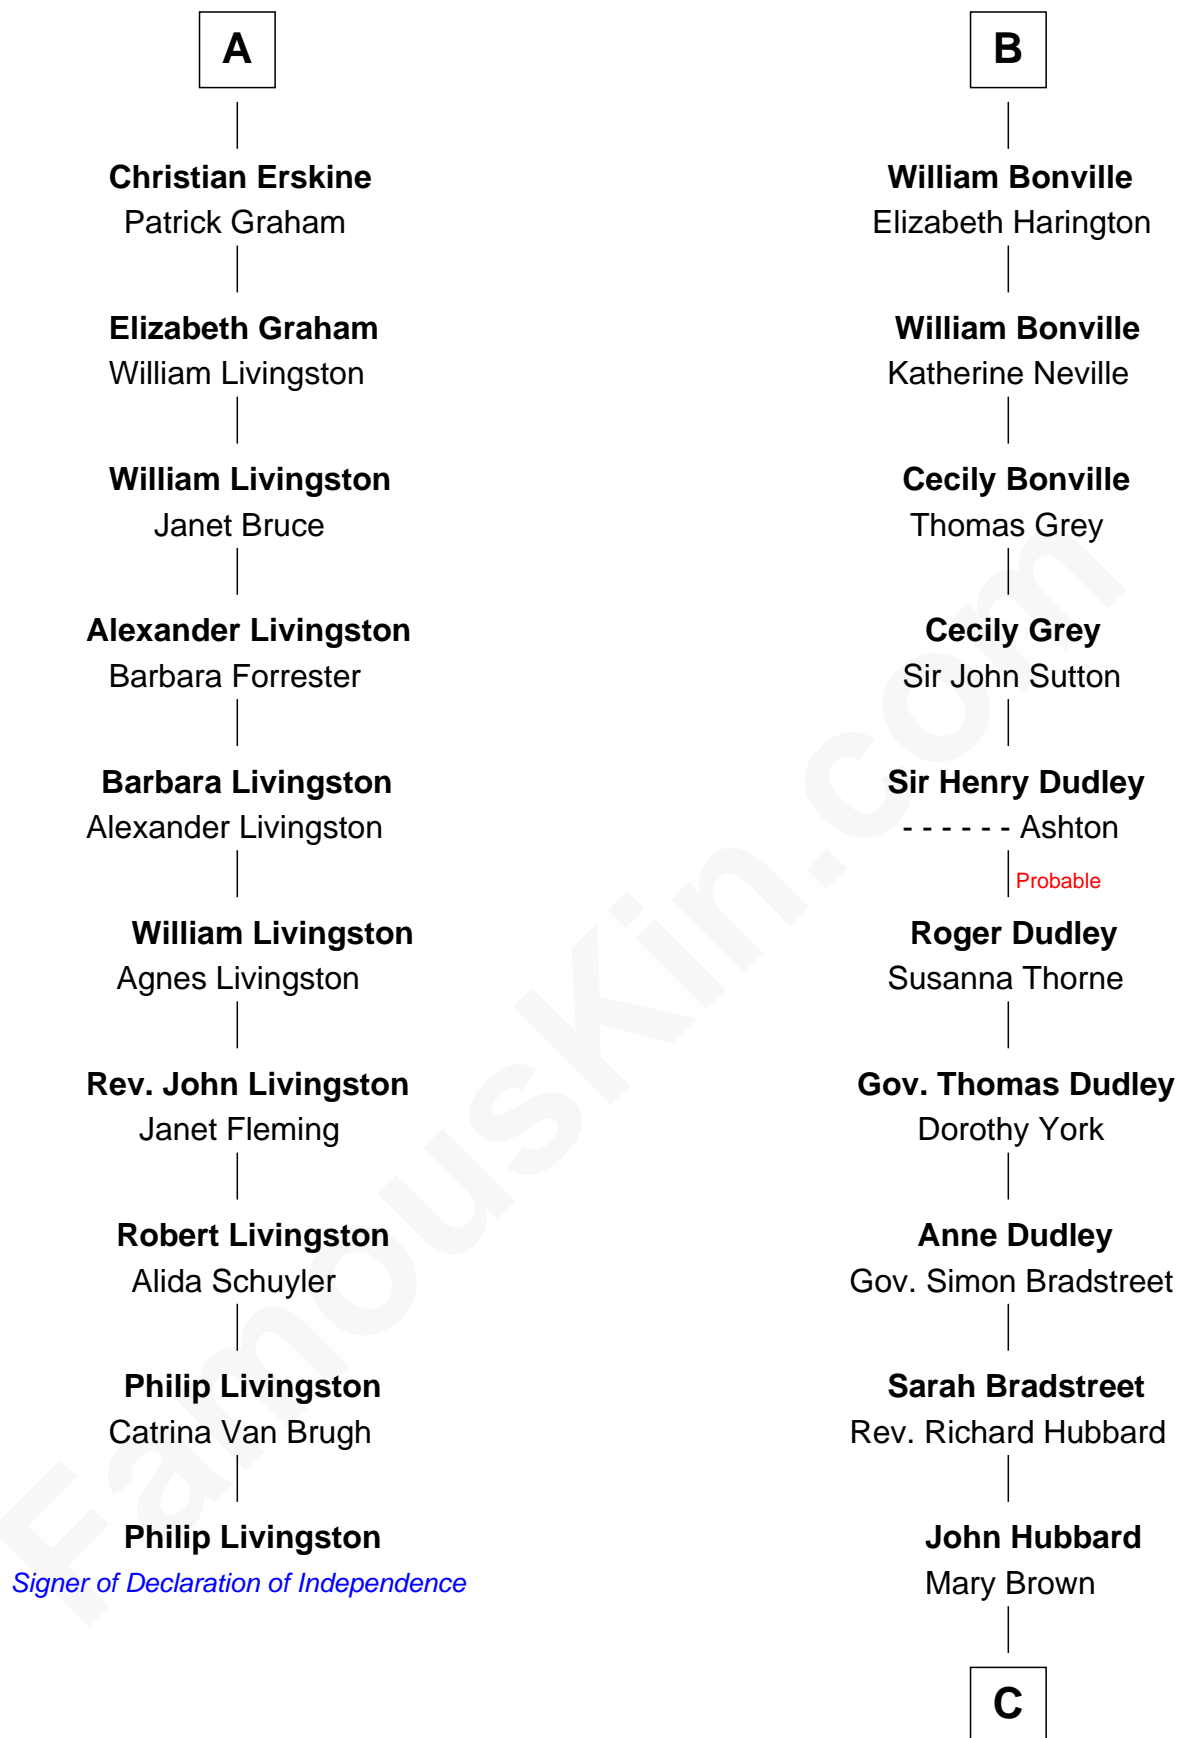

## Relationship Chart of

### Philip Livingston

*Signer of the Declaration of Independence*

16th cousin 3 times removed of

### Jane (Appleton) Pierce

*First Lady of President Franklin Pierce*

**C**

**Elizabeth Hubbard**

Francis Appleton

**Rev. Jesse Appleton**

Elizabeth Means

**Jane (Appleton) Pierce**

*First Lady of Franklin Pierce*

FamousKin.com