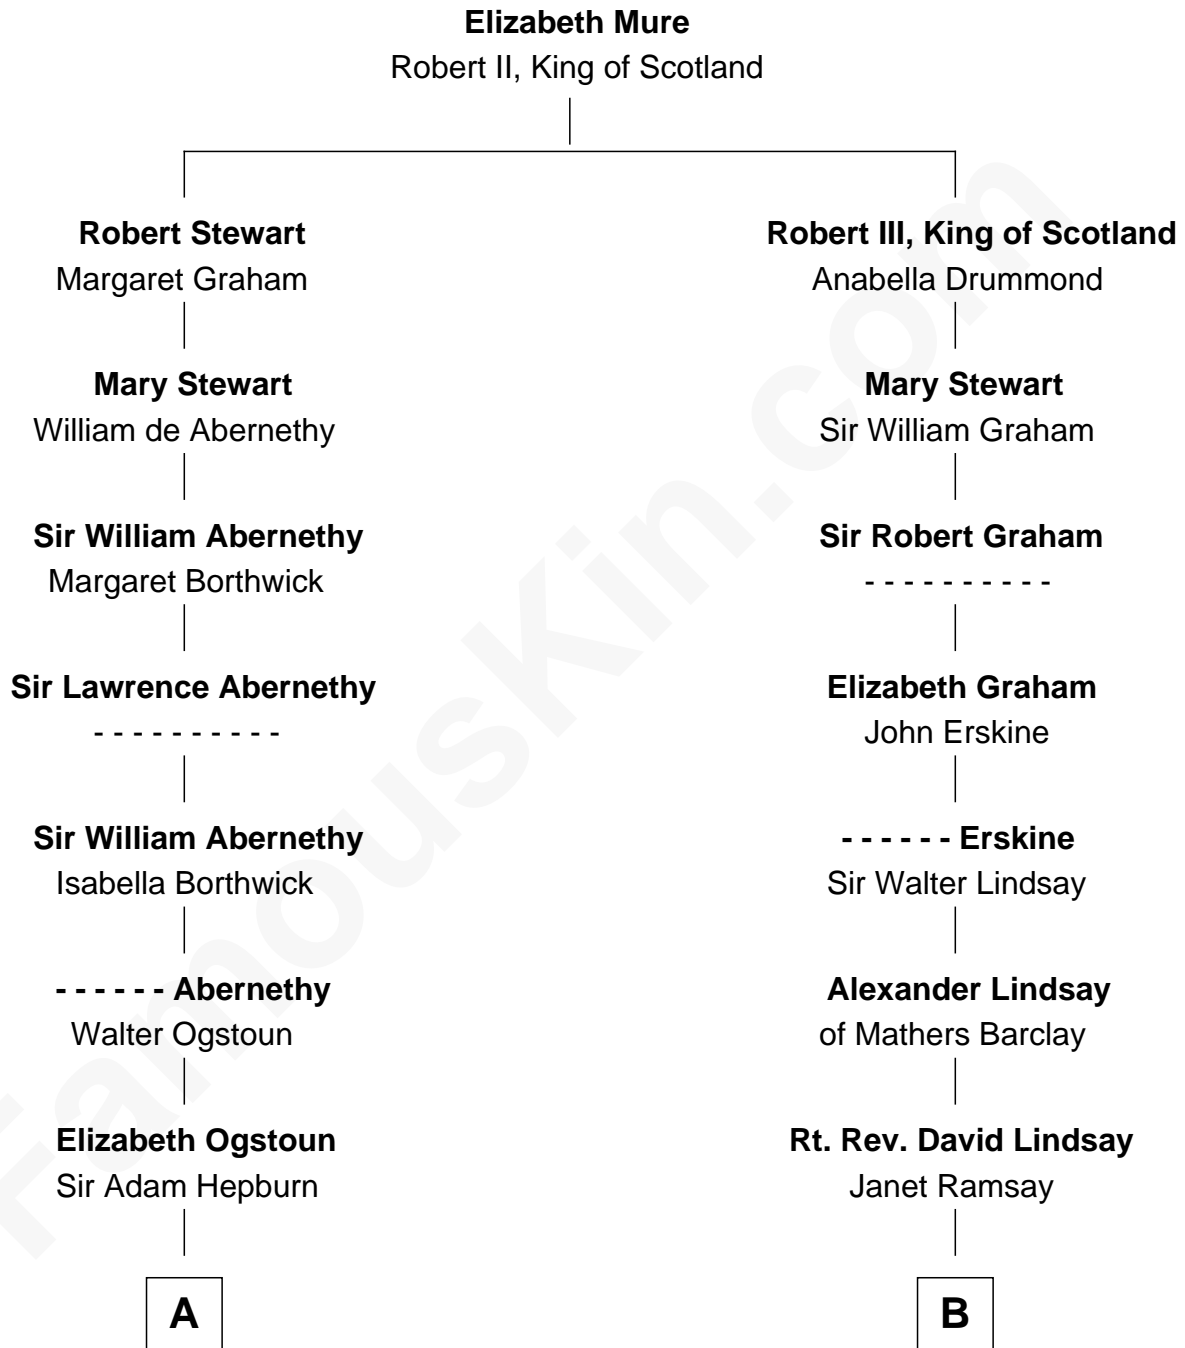

FamousKin.com

Relationship Chart of

Philip Livingston

Signer of the Declaration of Independence

14th cousin 1 time removed of

Fitzhugh Lee

40th Governor of Virginia

A