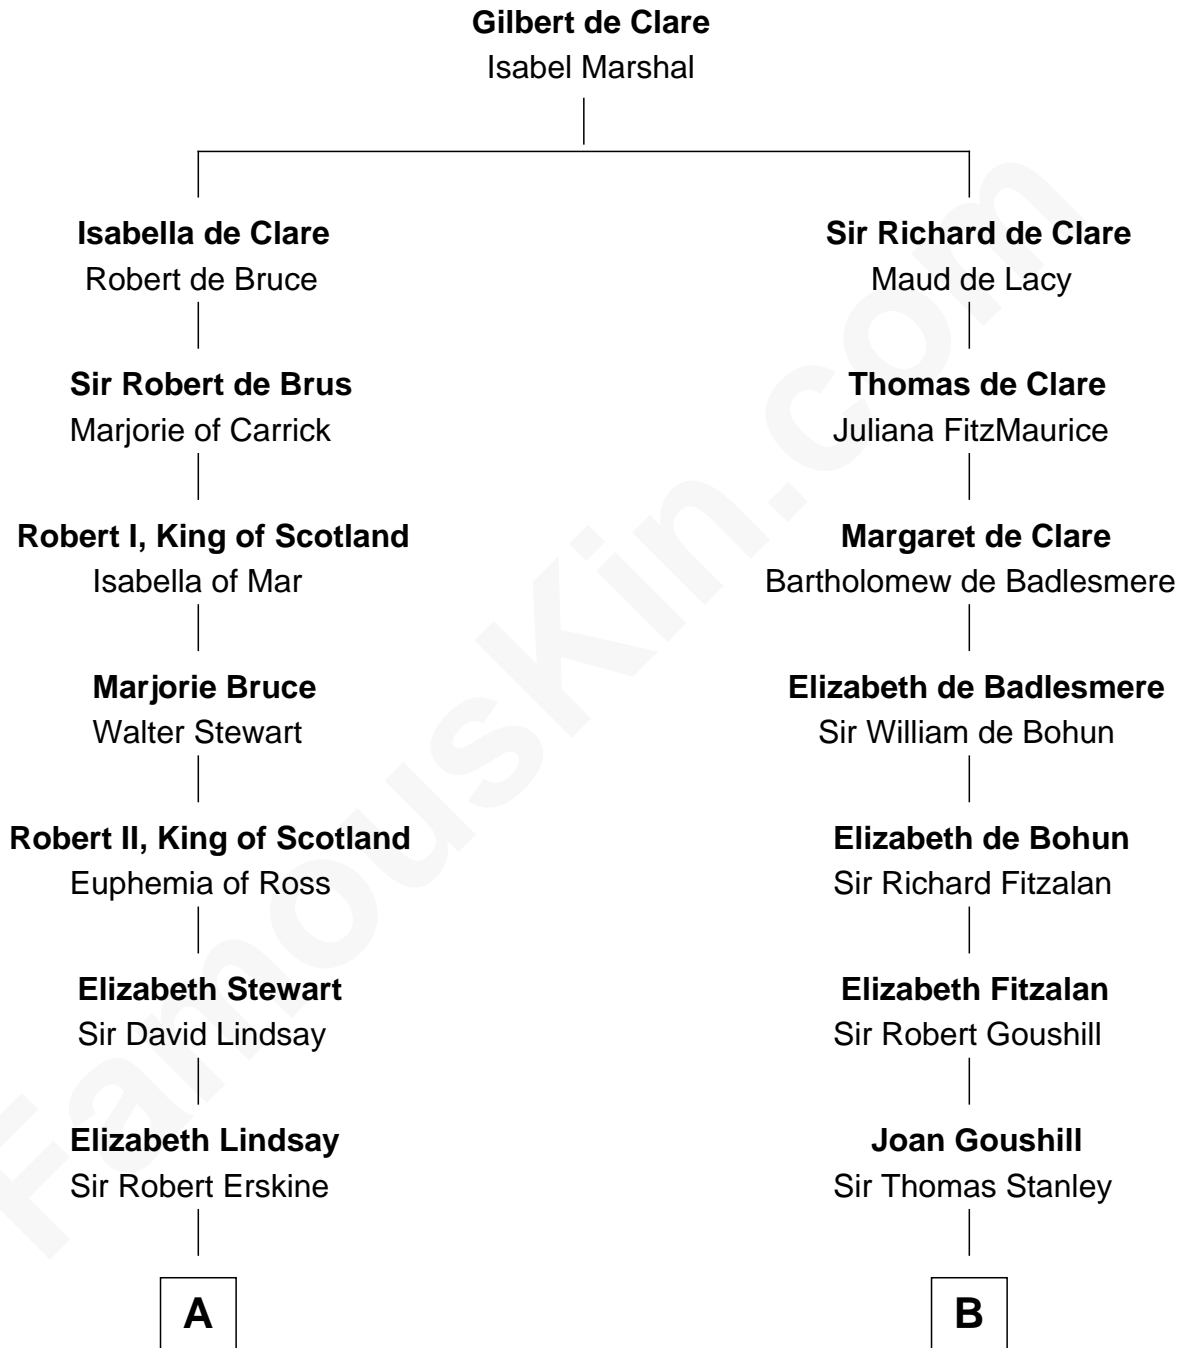

FamousKin.com

Relationship Chart of

Philip Livingston

Signer of the Declaration of Independence

16th cousin 1 time removed of

Thomas Sim Lee

2nd and 7th Governor of Maryland

A