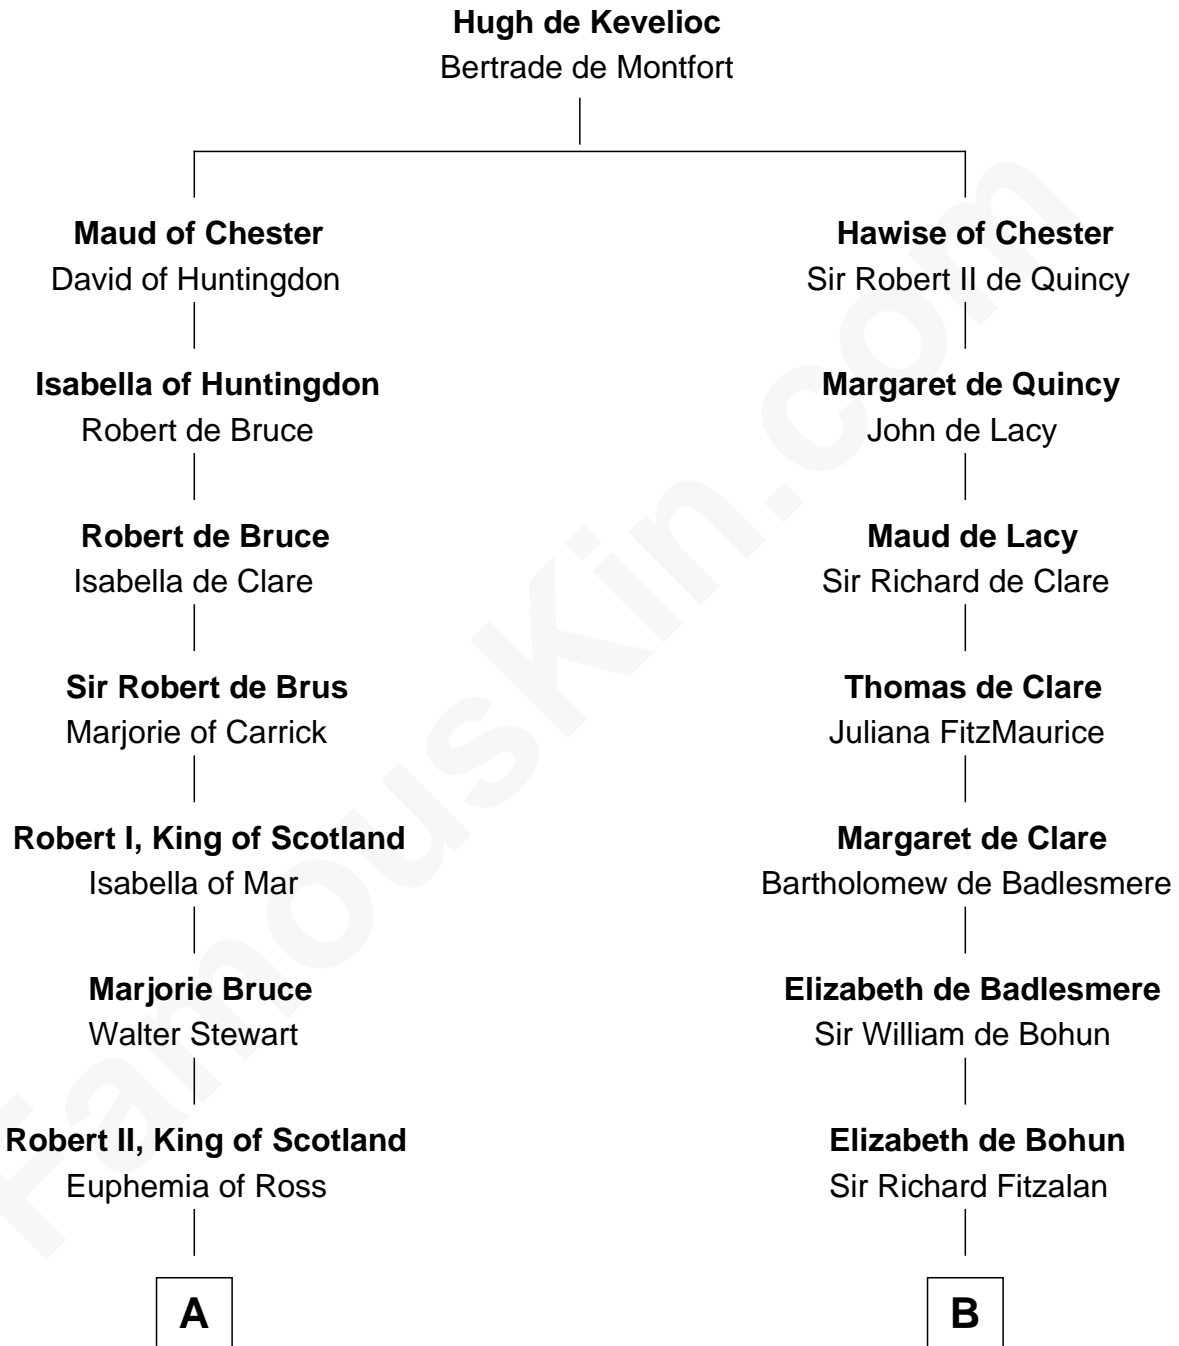

FamousKin.com

Relationship Chart of

Philip Livingston

Signer of the Declaration of Independence

18th cousin 2 times removed of

Charles Goldsborough

16th Governor of Maryland

C

Philip Livingston
Catrina Van Brugh

Philip Livingston
Signer of Declaration of Independence

D

Anna Maria Lloyd
Richard Tilghman

William Tilghman
Margaret Lloyd

Anna Maria Tilghman
Charles Goldsborough

Charles Goldsborough
16th Governor of Maryland