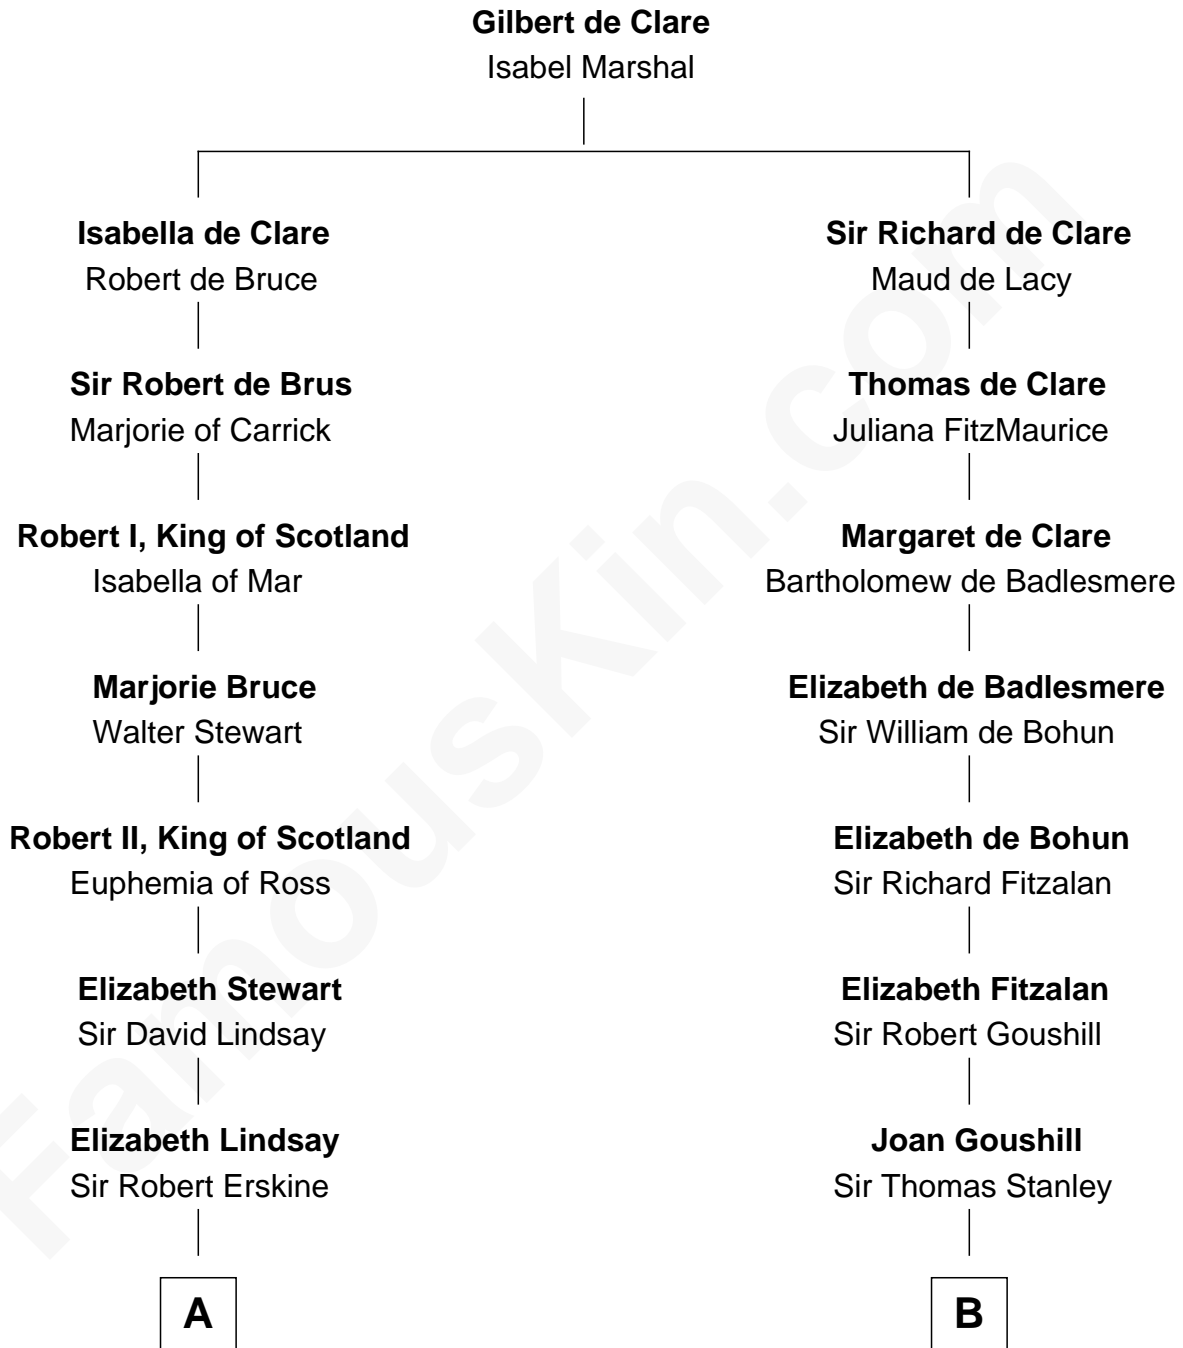

FamousKin.com

Relationship Chart of

Philip Livingston

Signer of the Declaration of Independence

16th cousin 2 times removed of

Charles Goldsborough

16th Governor of Maryland

C

Anna Maria Tilghman
Charles Goldsborough

Charles Goldsborough
16th Governor of Maryland

FamousKin.com