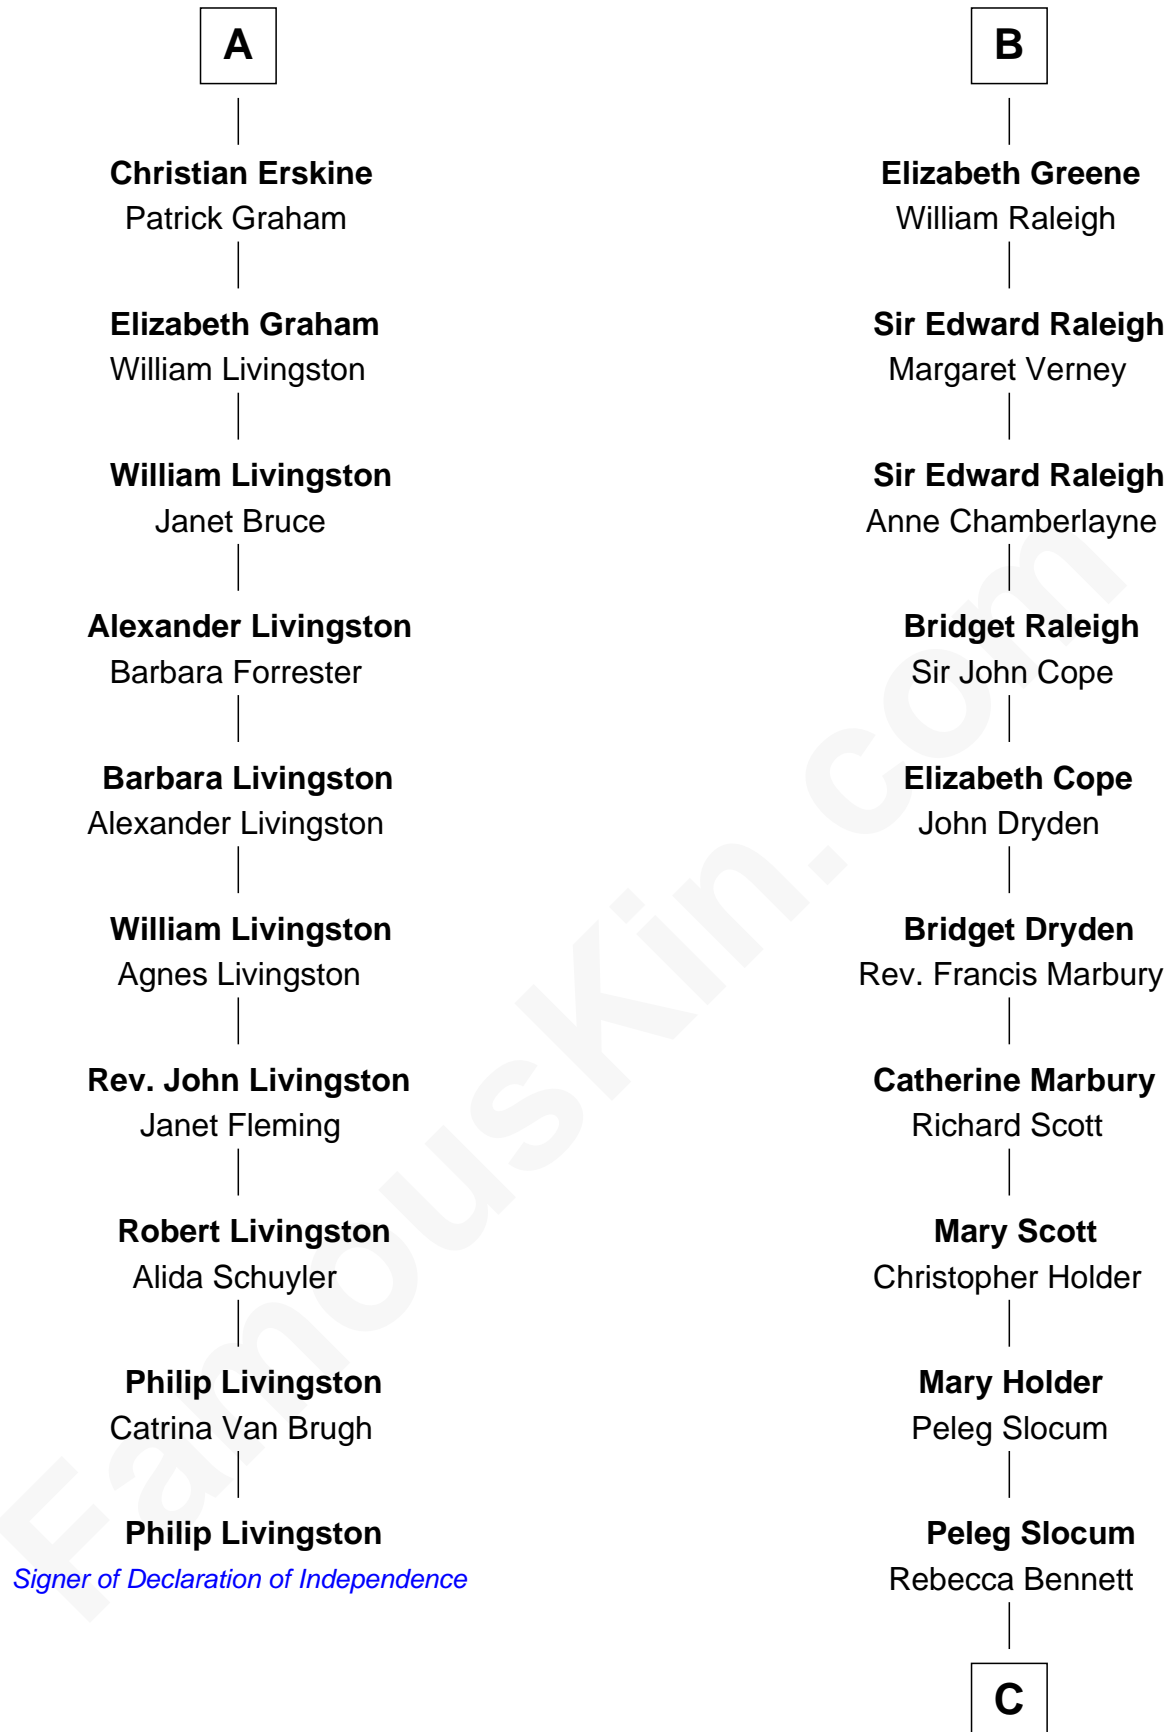

## Relationship Chart of

### Philip Livingston

Signer of the Declaration of Independence

16th cousin 5 times removed of

### Henry Clay Folger

Founder of Folger Shakespeare Library and Chairman of Standard Oil

**C**

**Peleg Slocum**  
Elizabeth Brown

**Rebecca Slocum**  
George Folger

**Samuel Brown Folger**  
Nancy F. Hiller