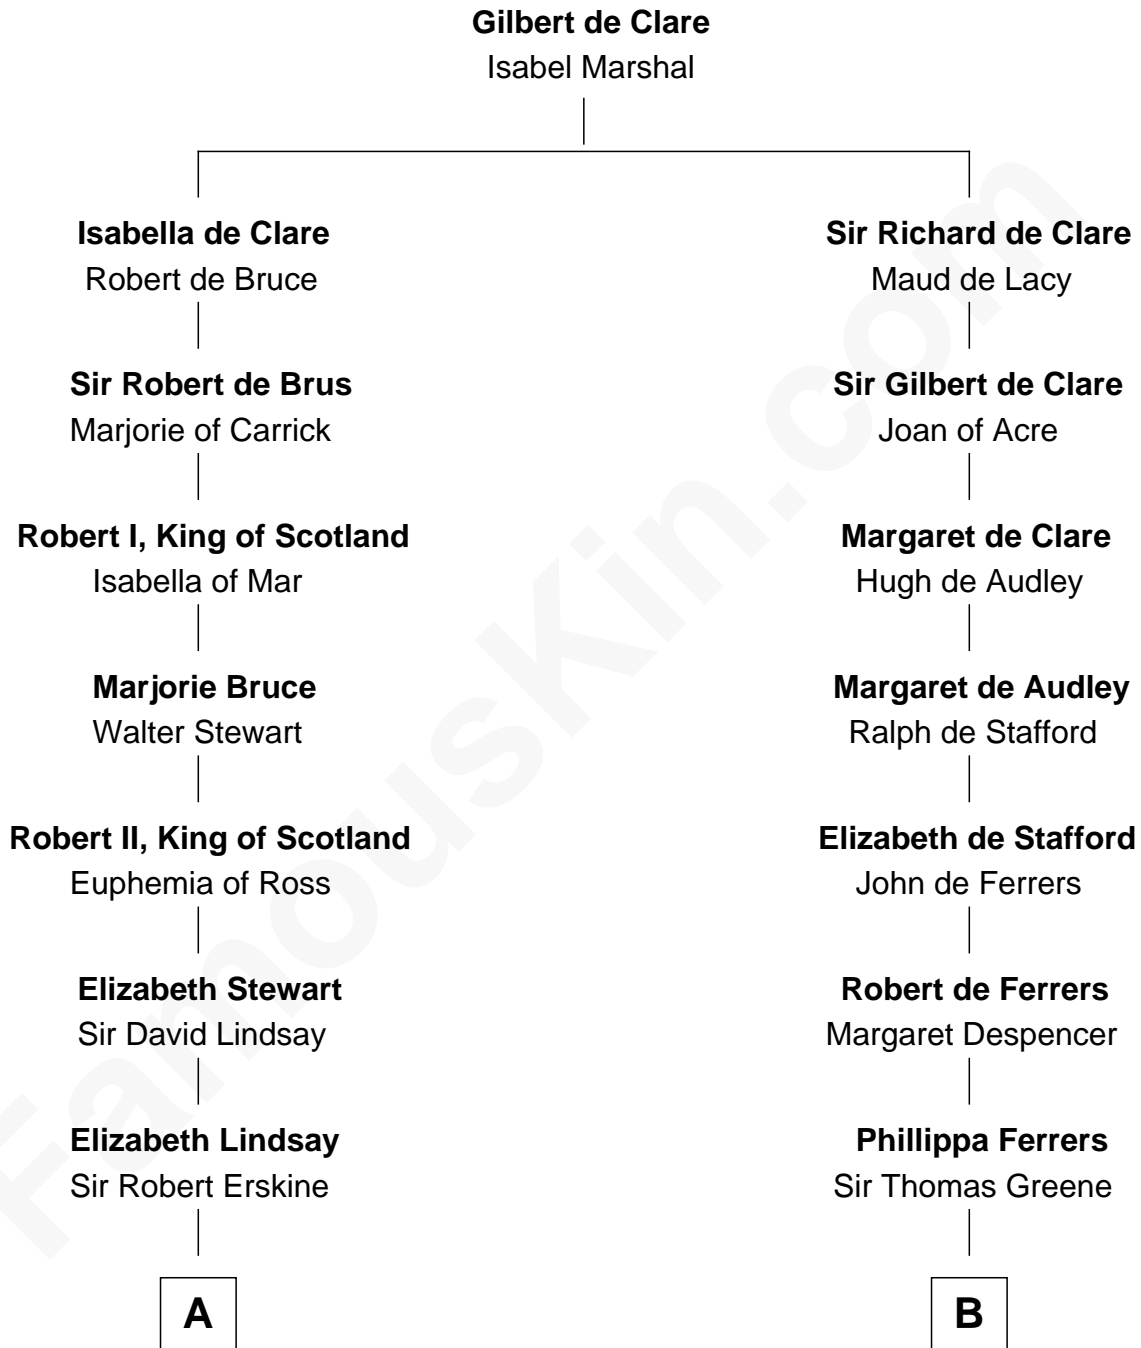

FamousKin.com

Relationship Chart of

Philip Livingston

Signer of the Declaration of Independence

16th cousin 4 times removed of

J. A. Folger

Founder of Folger Coffee Company

C