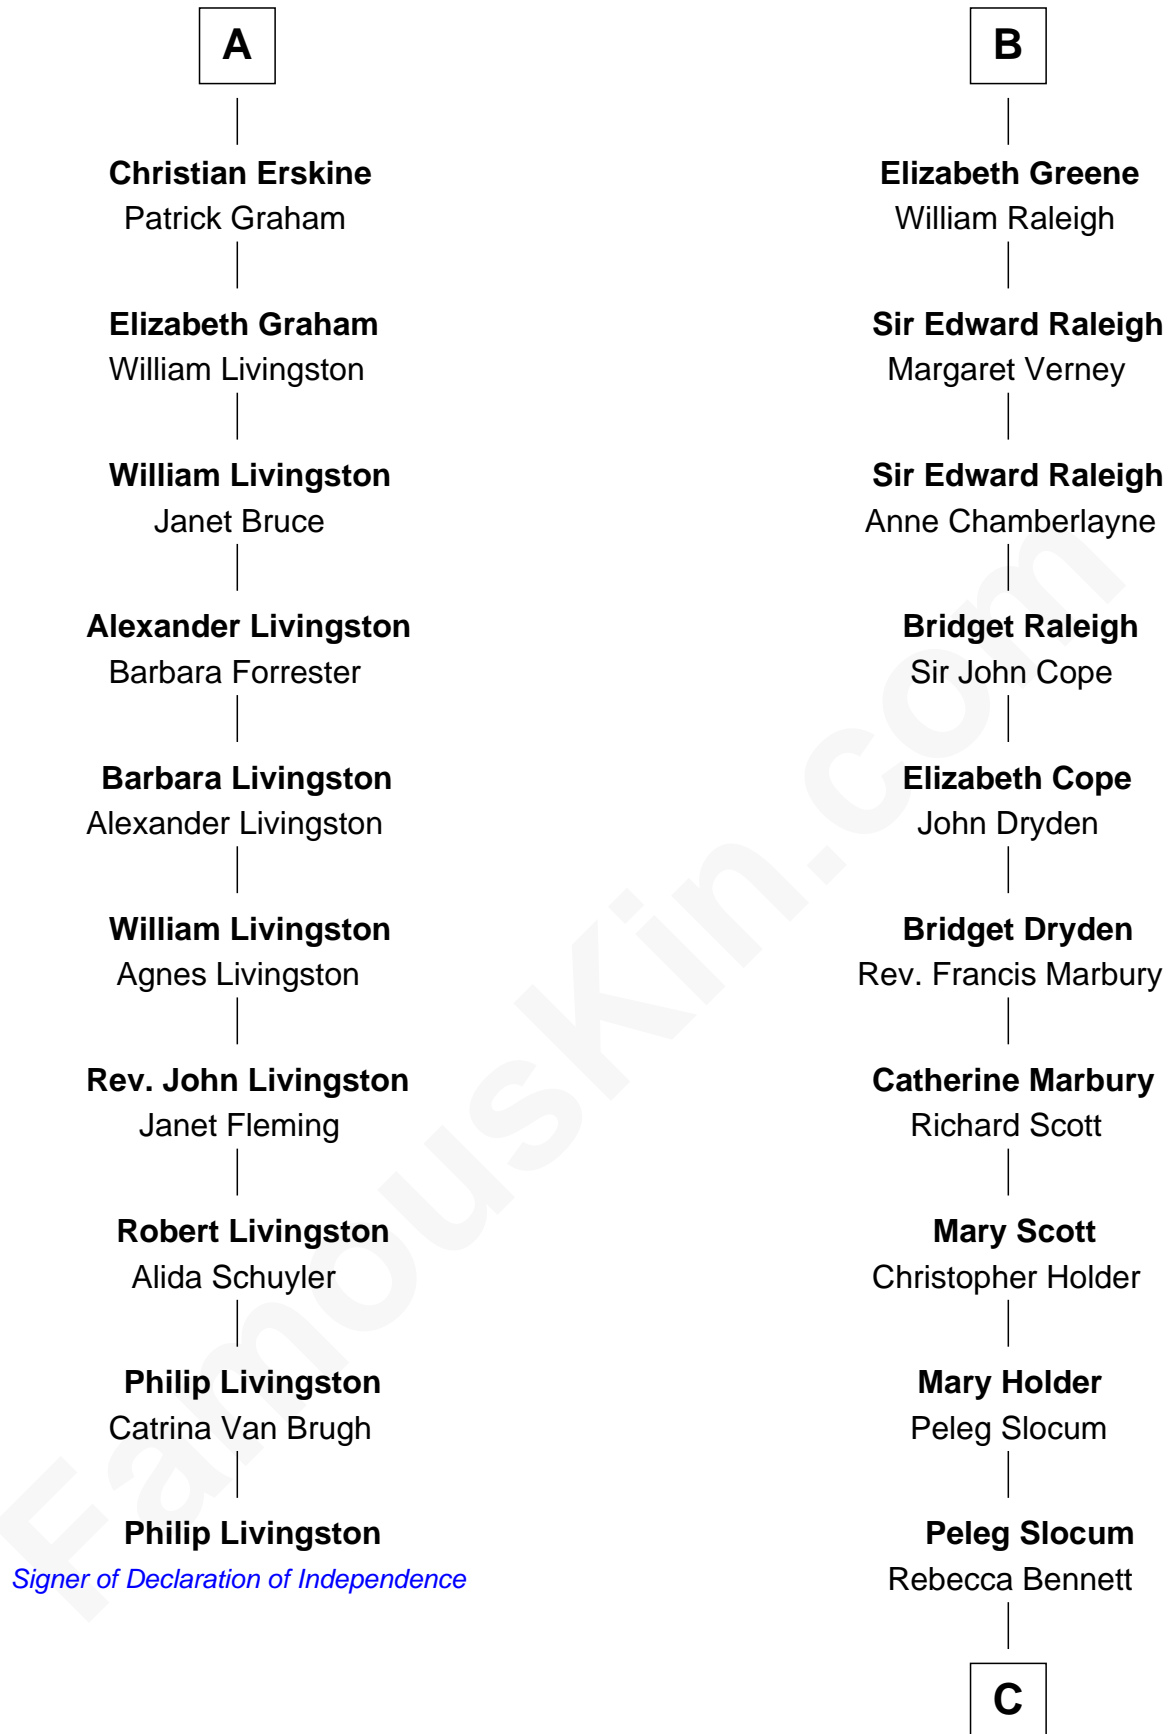

FamousKin.com

Relationship Chart of

Philip Livingston

Signer of the Declaration of Independence

16th cousin 4 times removed of

J. A. Folger

Founder of Folger Coffee Company

C

Peleg Slocum
Elizabeth Brown

Rebecca Slocum
George Folger

Samuel Brown Folger
Nancy F. Hiller

J. A. Folger
Founder of Folger Coffee Co.