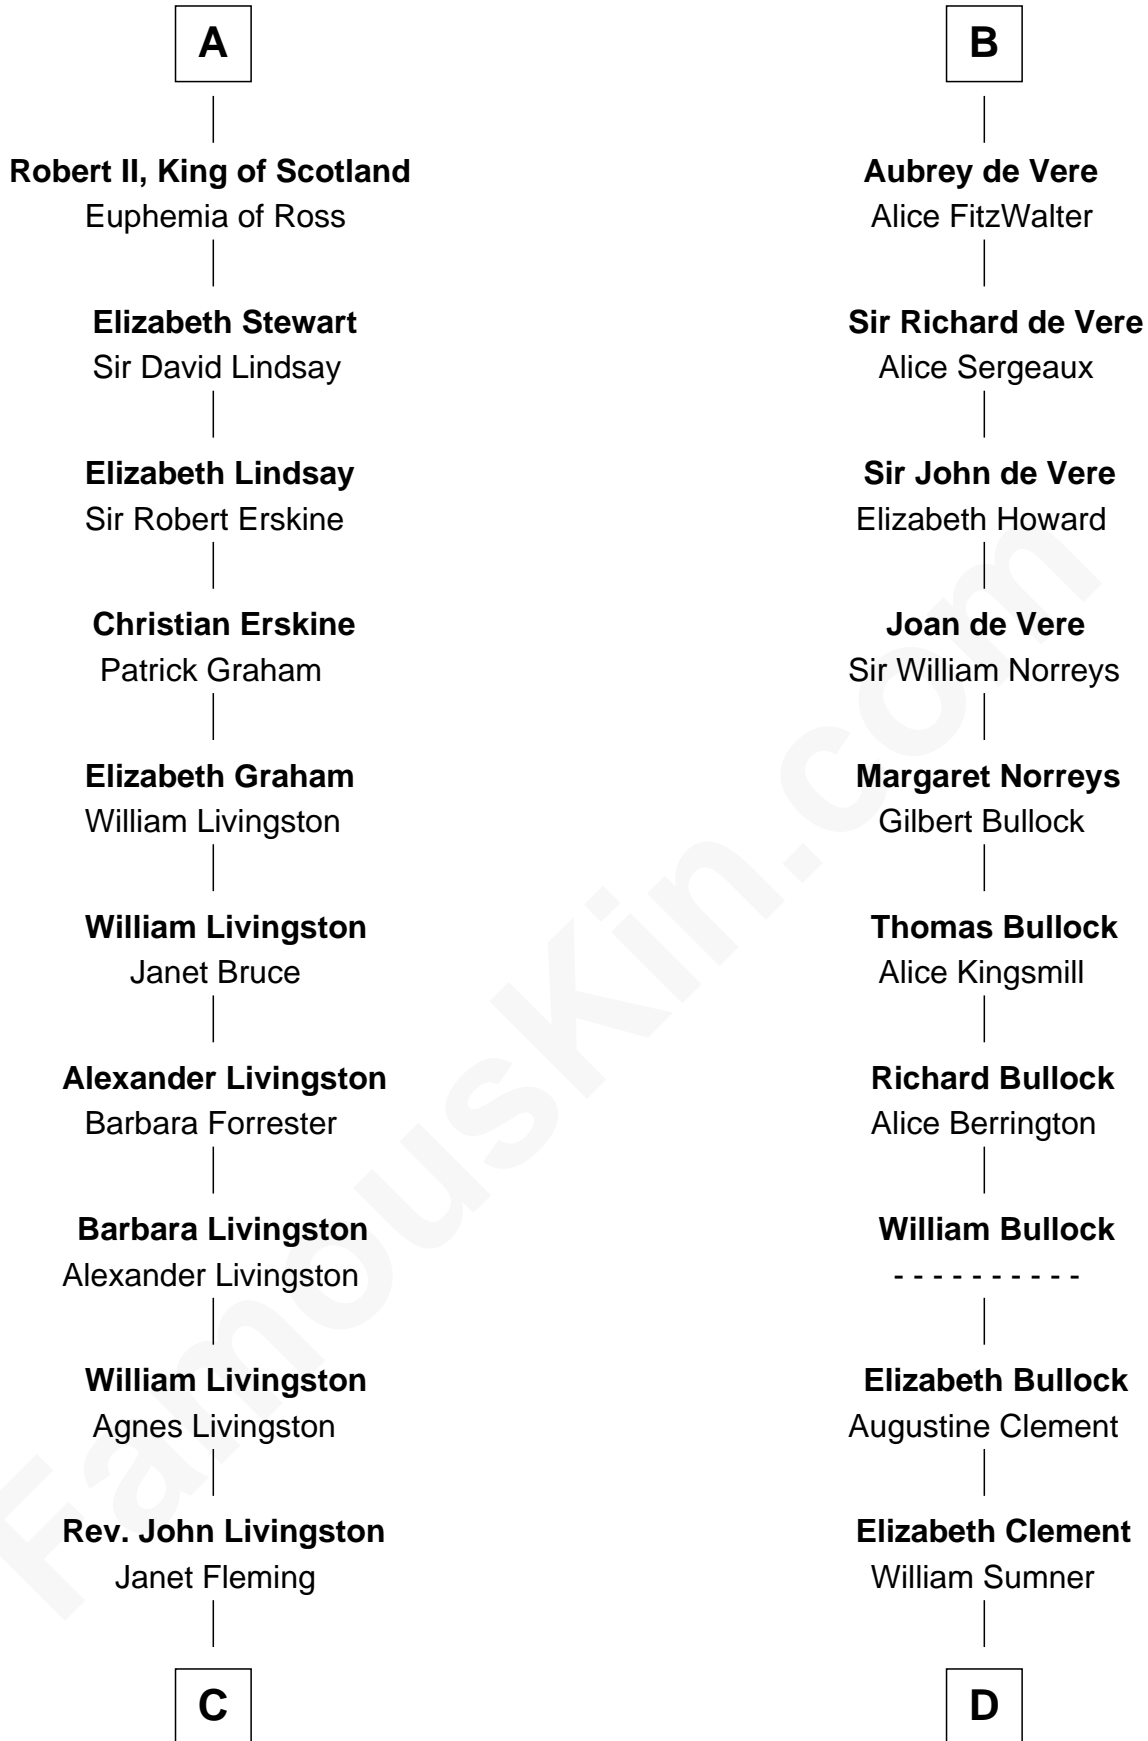

## Relationship Chart of

### Philip Livingston

*Signer of the Declaration of Independence*

19th cousin 1 time removed of

### Samuel Howard

*Boston Tea Party Participant*

**C**

**Robert Livingston**

Alida Schuyler

**Philip Livingston**

Catrina Van Brugh

**Philip Livingston**