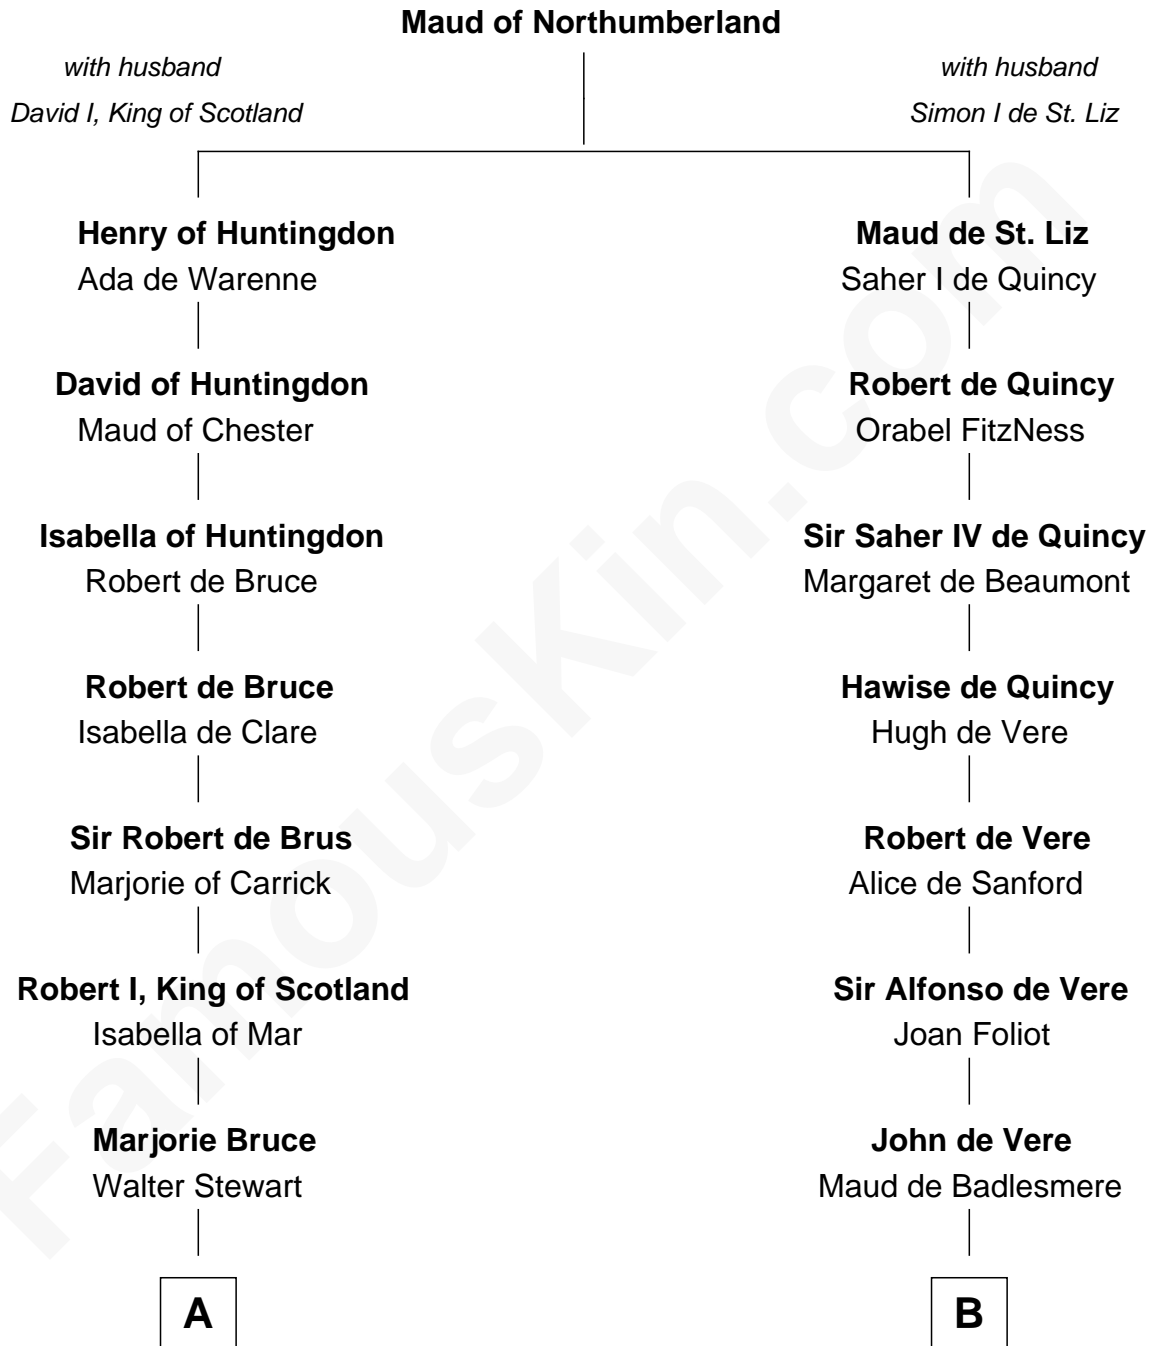

## Relationship Chart of

### Philip Livingston

*Signer of the Declaration of Independence*

19th cousin 1 time removed of

### Samuel Howard

*Boston Tea Party Participant*

**C**

**Robert Livingston**

Alida Schuyler

**Philip Livingston**

Catrina Van Brugh

**Philip Livingston**