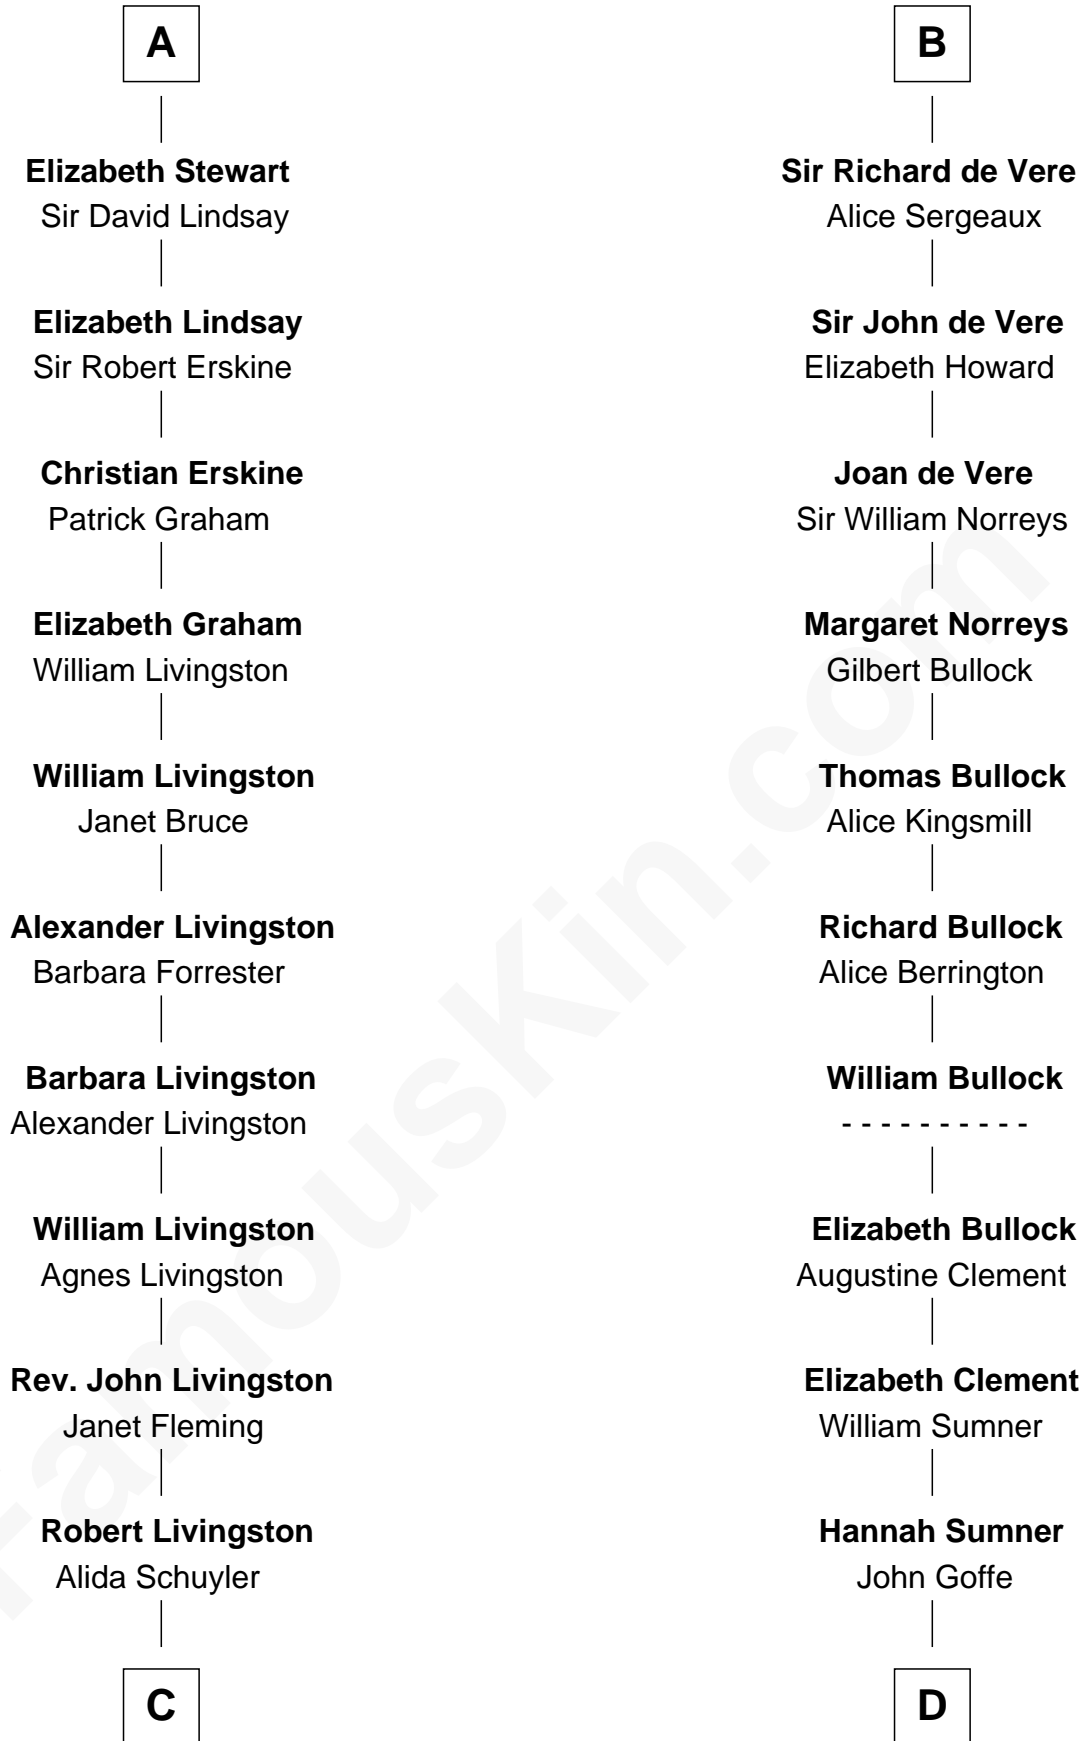

FamousKin.com

Relationship Chart of

Philip Livingston

Signer of the Declaration of Independence

18th cousin 1 time removed of

Samuel Howard

Boston Tea Party Participant

C

Philip Livingston
Catrina Van Brugh

Philip Livingston
Signer of Declaration of Independence

D

William Goffe
Abigail Richardson

Martha Goffe
Ebenezer Howard

Samuel Howard
Boston Tea Party Participant

FamousKin.com