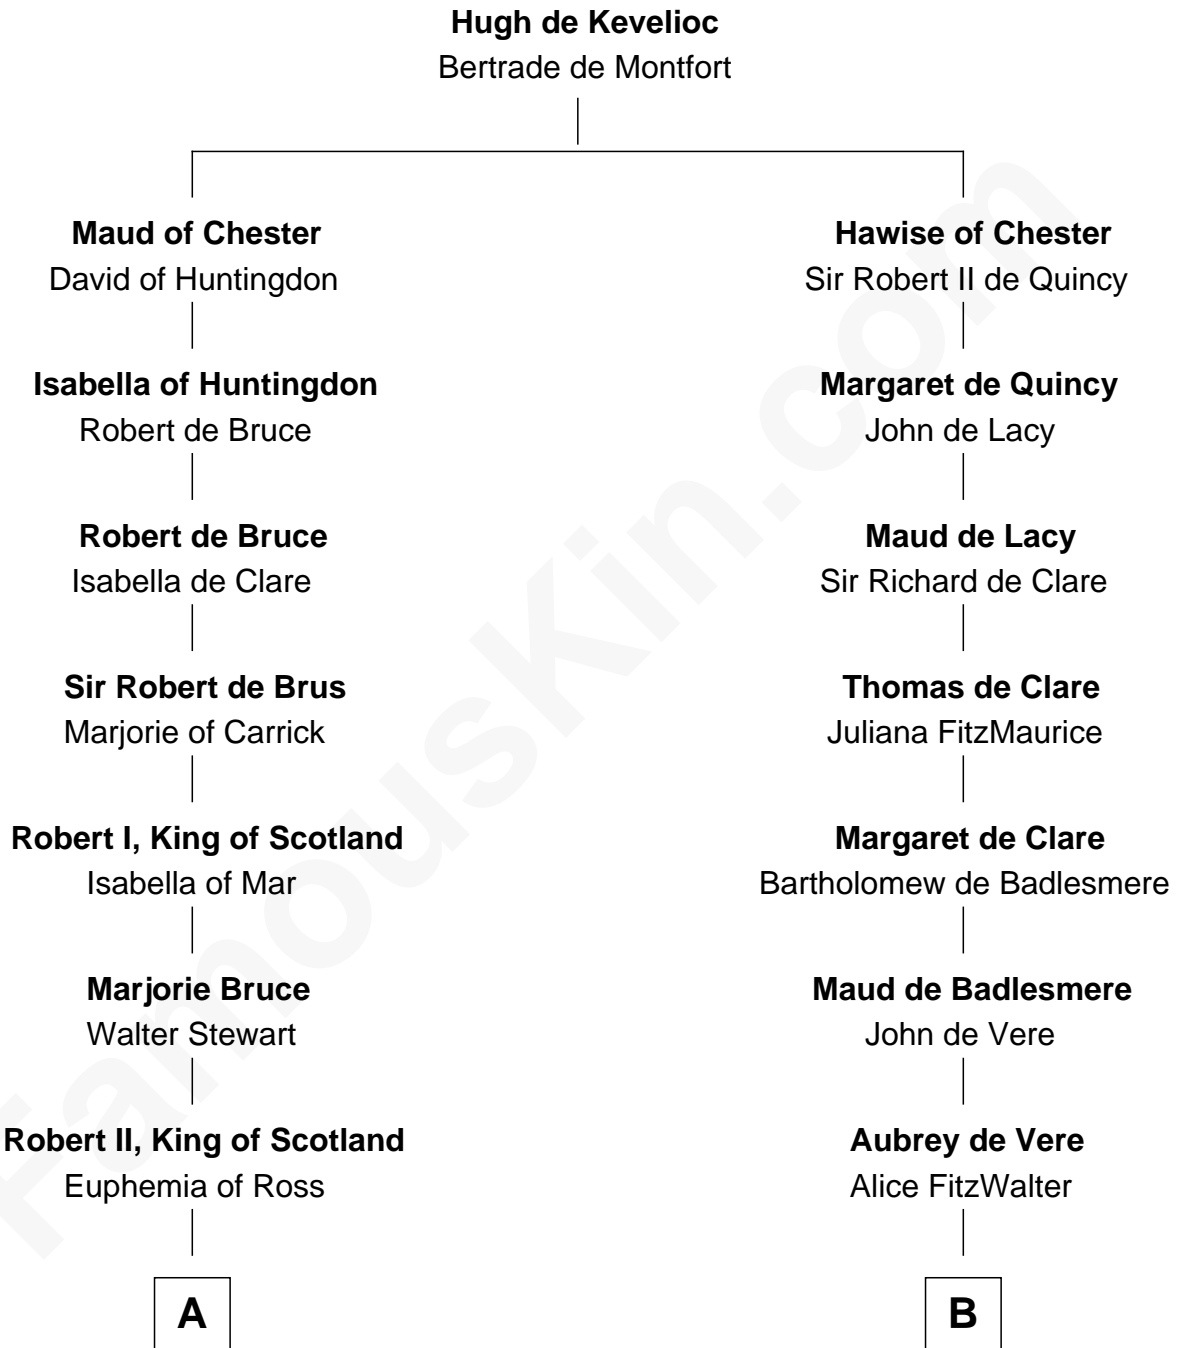

FamousKin.com

Relationship Chart of

Philip Livingston

Signer of the Declaration of Independence

18th cousin 1 time removed of

Samuel Howard

Boston Tea Party Participant

C

Philip Livingston
Catrina Van Brugh

Philip Livingston
Signer of Declaration of Independence

D

William Goffe
Abigail Richardson

Martha Goffe
Ebenezer Howard

Samuel Howard
Boston Tea Party Participant

FamousKin.com