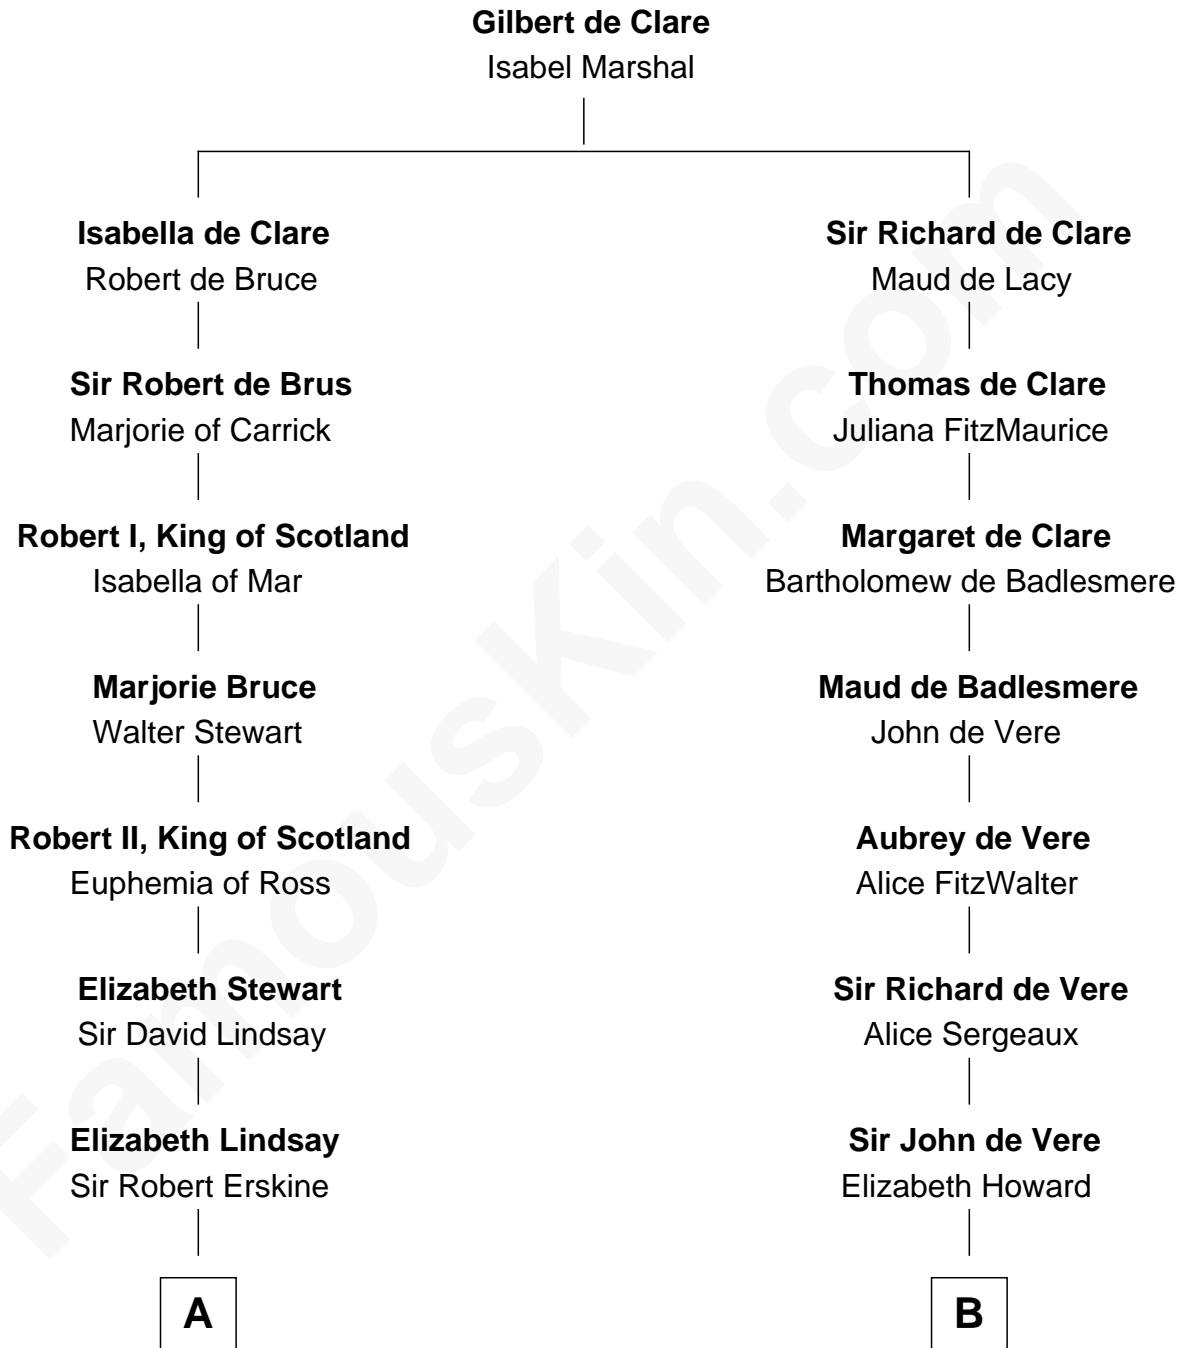

FamousKin.com

Relationship Chart of

Philip Livingston

Signer of the Declaration of Independence

16th cousin 1 time removed of

Samuel Howard

Boston Tea Party Participant

A