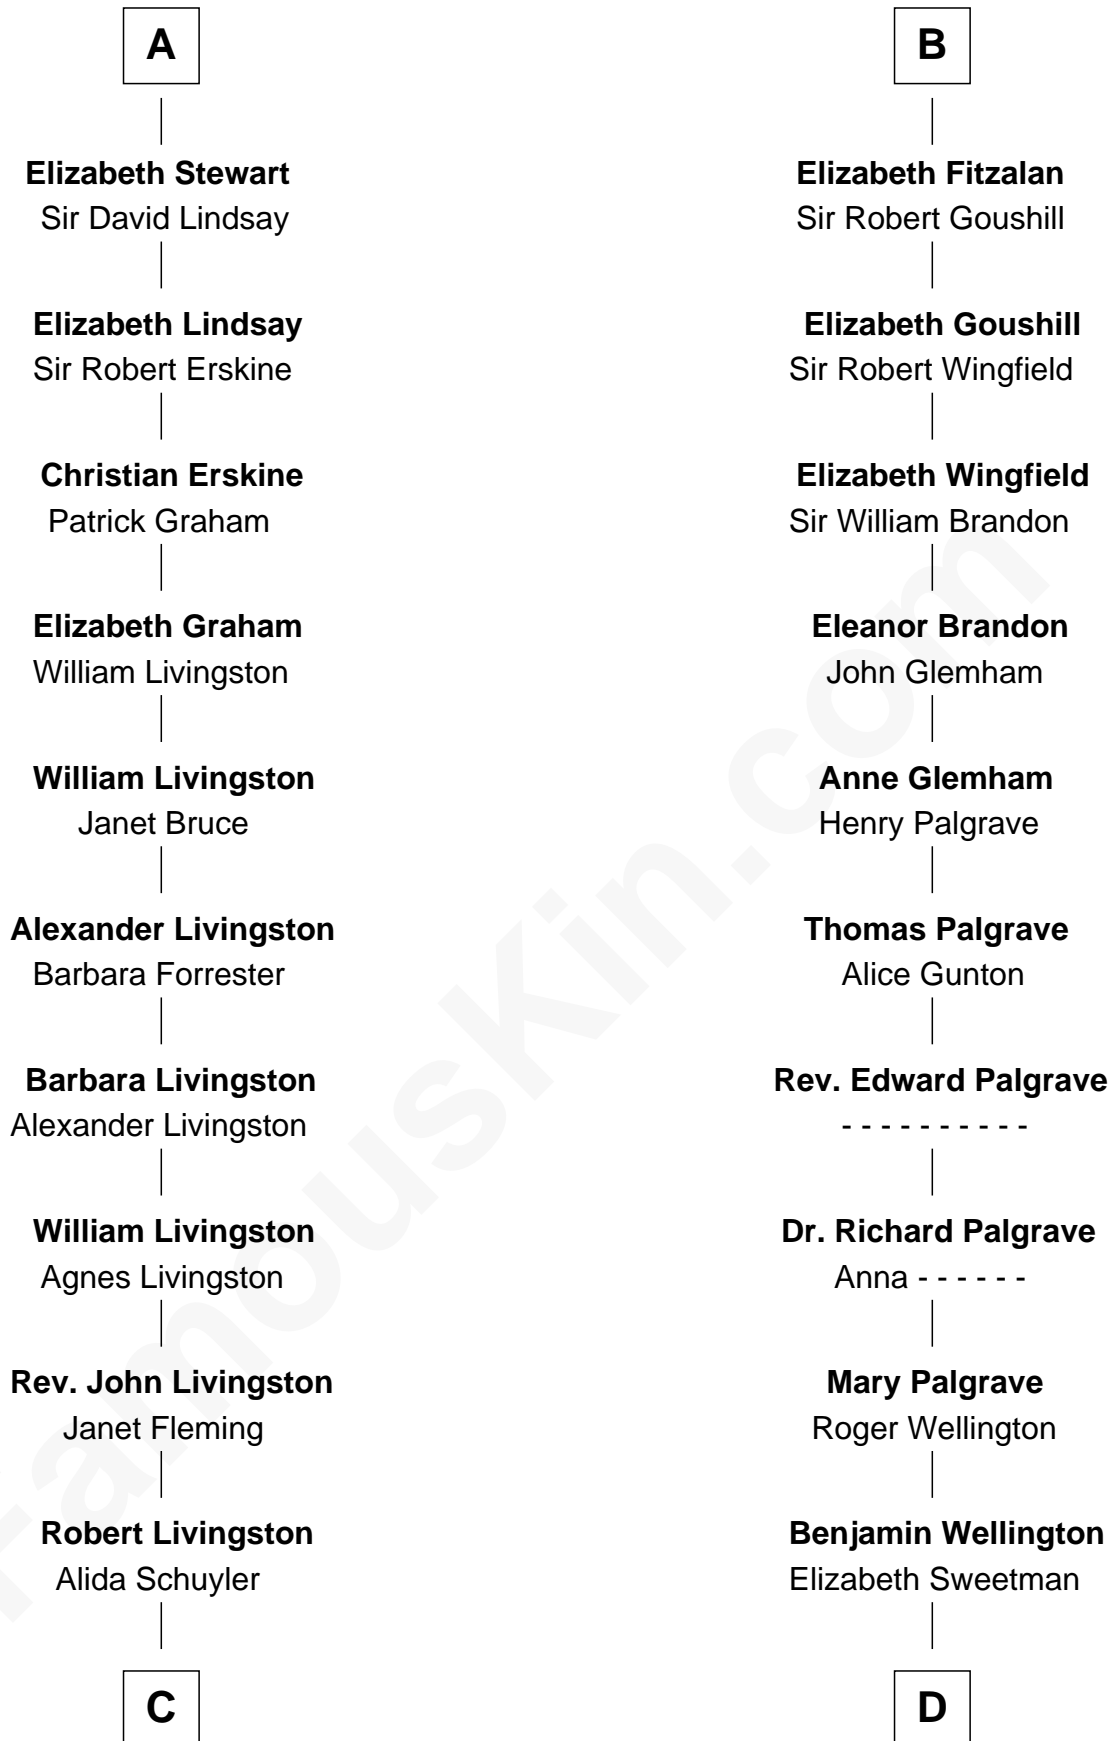

FamousKin.com

Relationship Chart of

Philip Livingston

Signer of the Declaration of Independence

18th cousin 2 times removed of

Eli Whitney

Inventor of the Cotton Gin

C

Philip Livingston
Catrina Van Brugh

Philip Livingston

Signer of Declaration of Independence

D

Elizabeth Wellington
John Fay

Benjamin Fay
Martha Miles

Elizabeth Fay
Eli Whitney

Eli Whitney