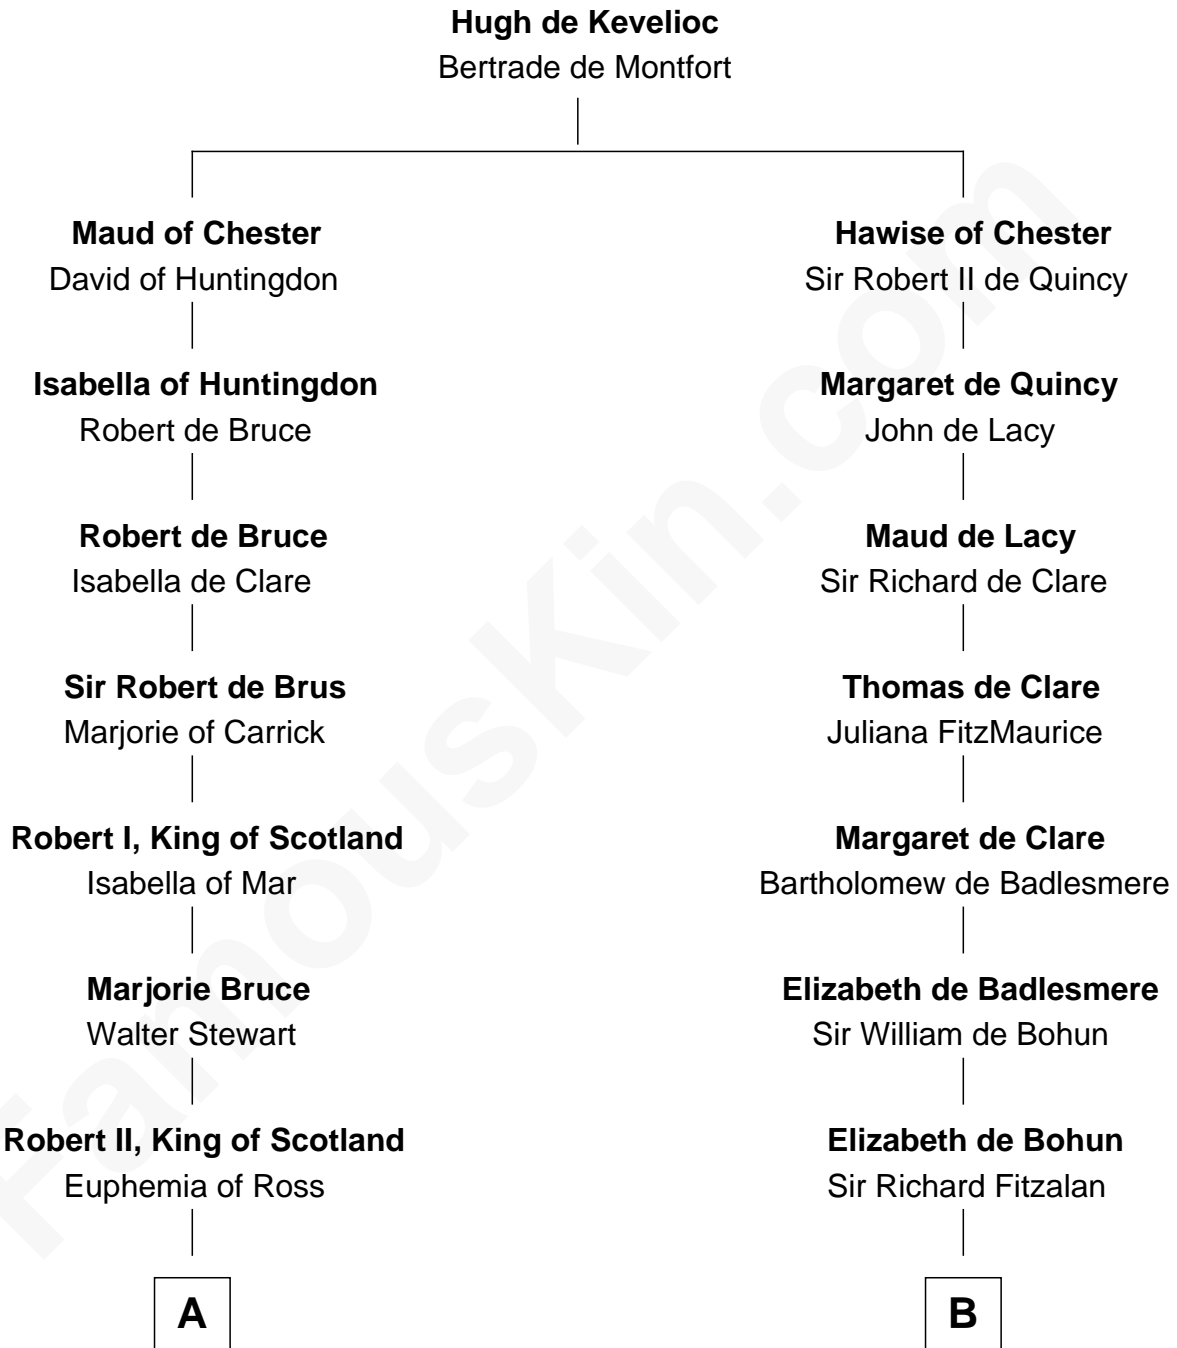

FamousKin.com

Relationship Chart of

Philip Livingston

Signer of the Declaration of Independence

18th cousin 2 times removed of

Eli Whitney

Inventor of the Cotton Gin

C

Philip Livingston
Catrina Van Brugh

Philip Livingston

Signer of Declaration of Independence

D

Elizabeth Wellington
John Fay

Benjamin Fay
Martha Miles

Elizabeth Fay
Eli Whitney

Eli Whitney