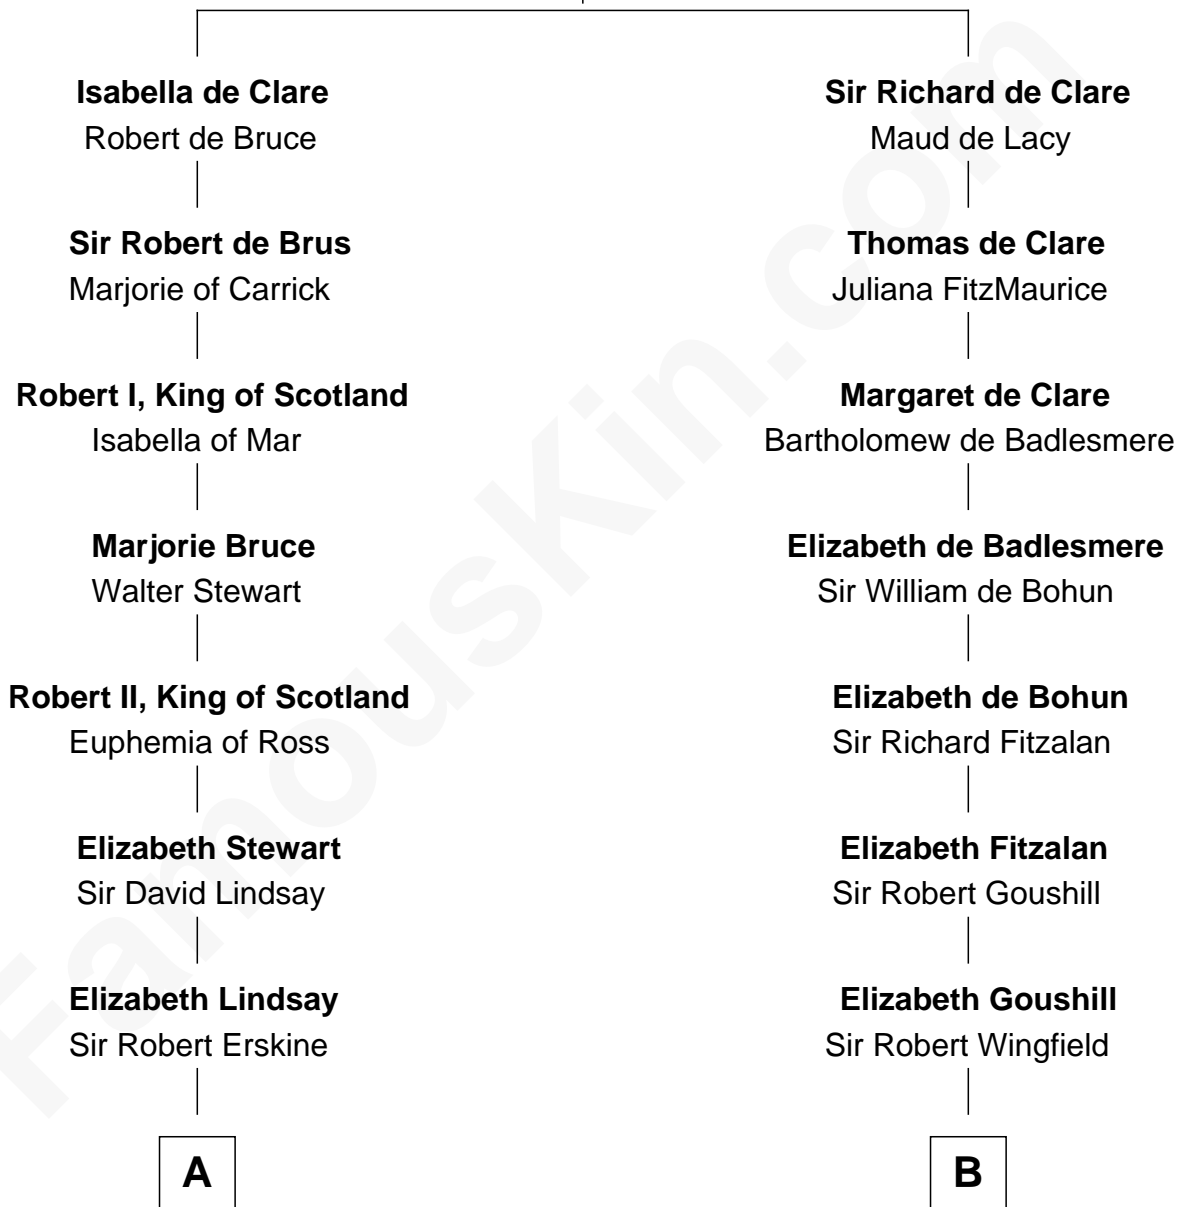

FamousKin.com

Relationship Chart of

Philip Livingston

Signer of the Declaration of Independence

16th cousin 2 times removed of

Eli Whitney

Inventor of the Cotton Gin

Gilbert de Clare

Isabel Marshal

C

Elizabeth Fay

Eli Whitney

Eli Whitney

Inventor of the Cotton Gin

FamousKin.com