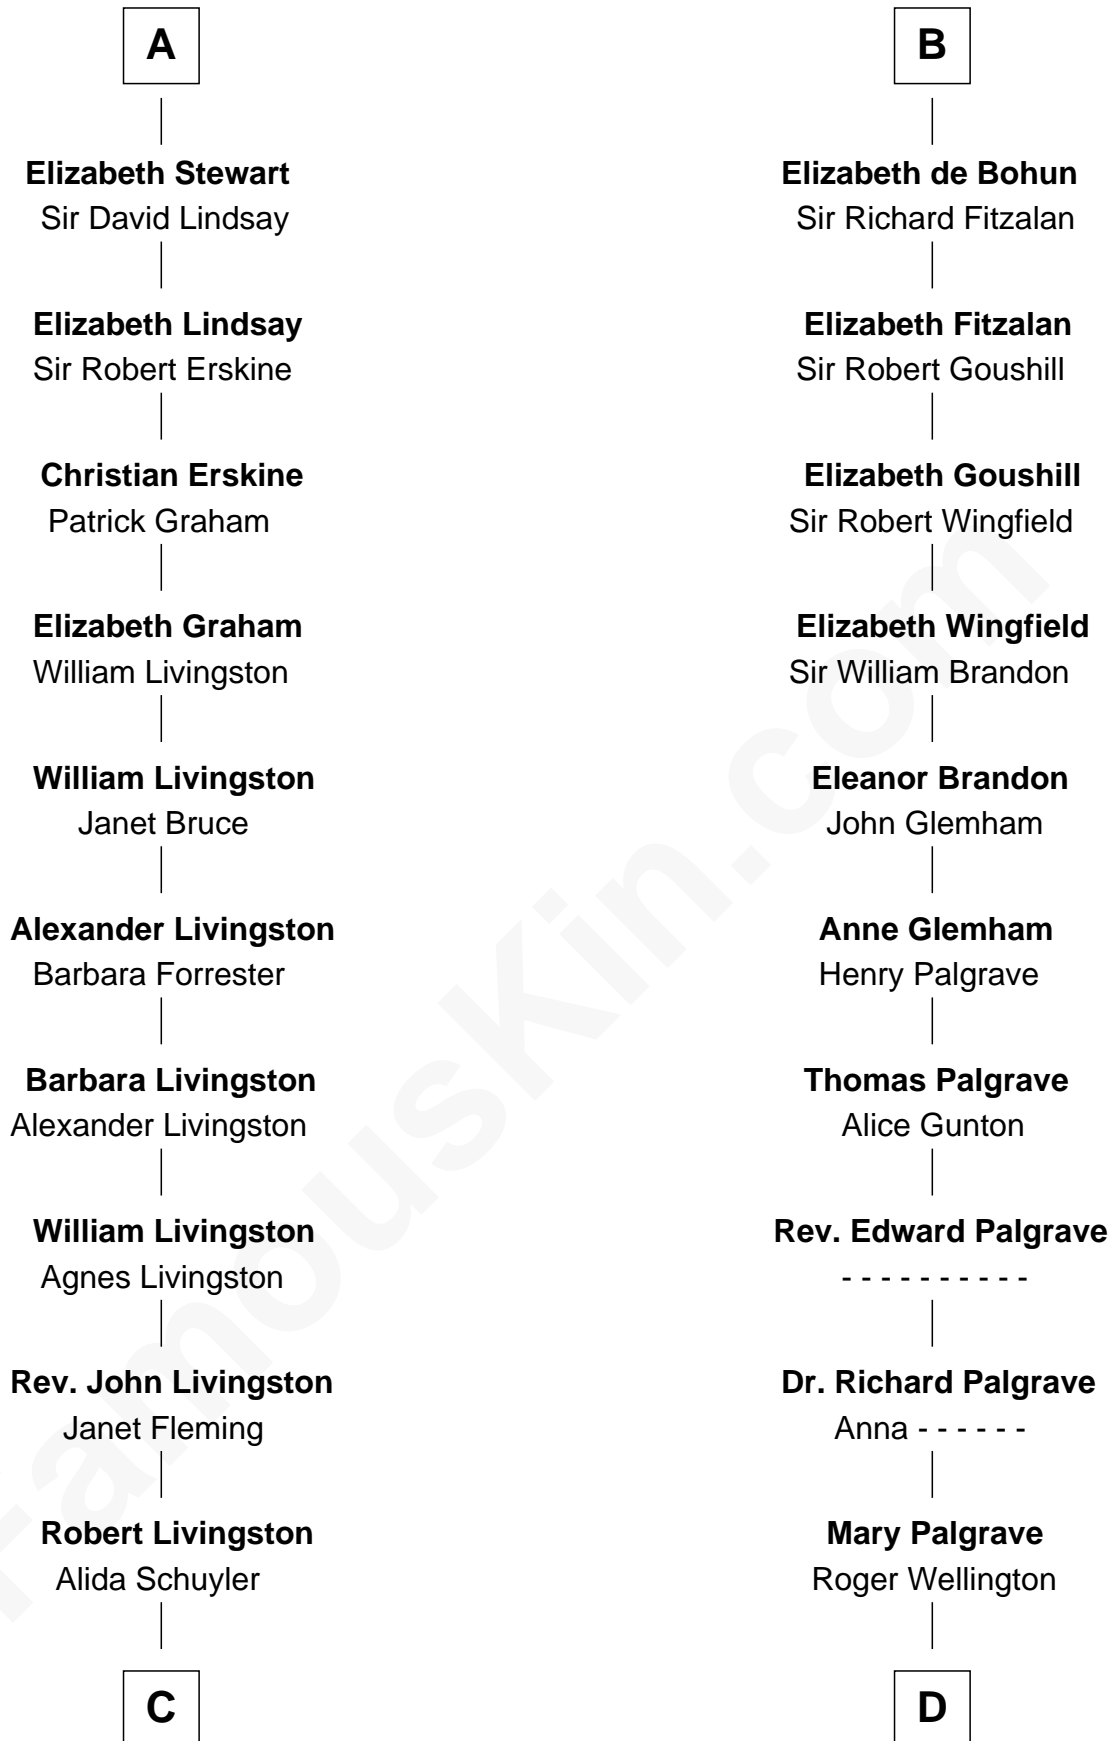

## Relationship Chart of

### Philip Livingston

*Signer of the Declaration of Independence*

18th cousin 3 times removed of

### Eli Whitney

*Inventor of the Cotton Gin*

**C**

**Philip Livingston**  
Catrina Van Brugh

**Philip Livingston**  
*Signer of Declaration of Independence*

**D**

**Benjamin Wellington**  
Elizabeth Sweetman