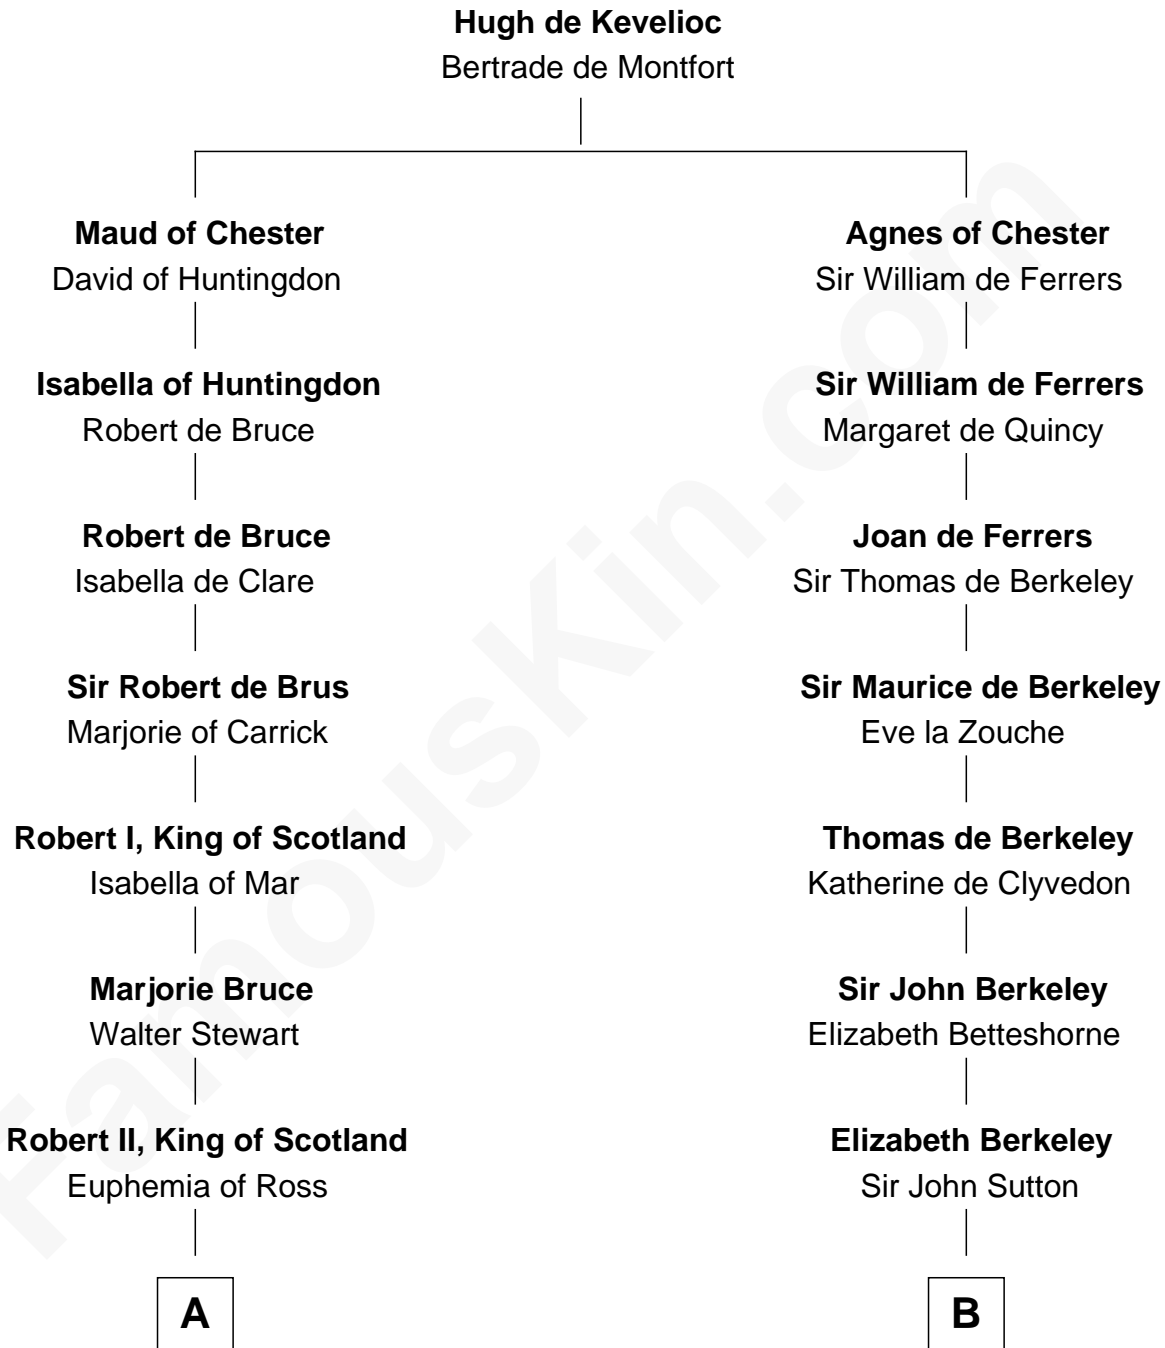

## Relationship Chart of

### Philip Livingston

*Signer of the Declaration of Independence*

18th cousin 3 times removed of

### Dr. H. H. Holmes

*Serial Killer aka "Devil in the White City"*

**C**

**Philip Livingston**  
Catrina Van Brugh

**Philip Livingston**

*Signer of Declaration of Independence*

**D**

**Sarah Smith**  
Edward Scribner Mudgett

**Samuel Mudgett**

Mary Morrill

**Scribner Mudgett**

Nancy Prescott

**Levi Horton Mudgett**

Theodate Page Price

**Dr. H. H. Holmes**

*Serial Killer Dr. H. H. Holmes*