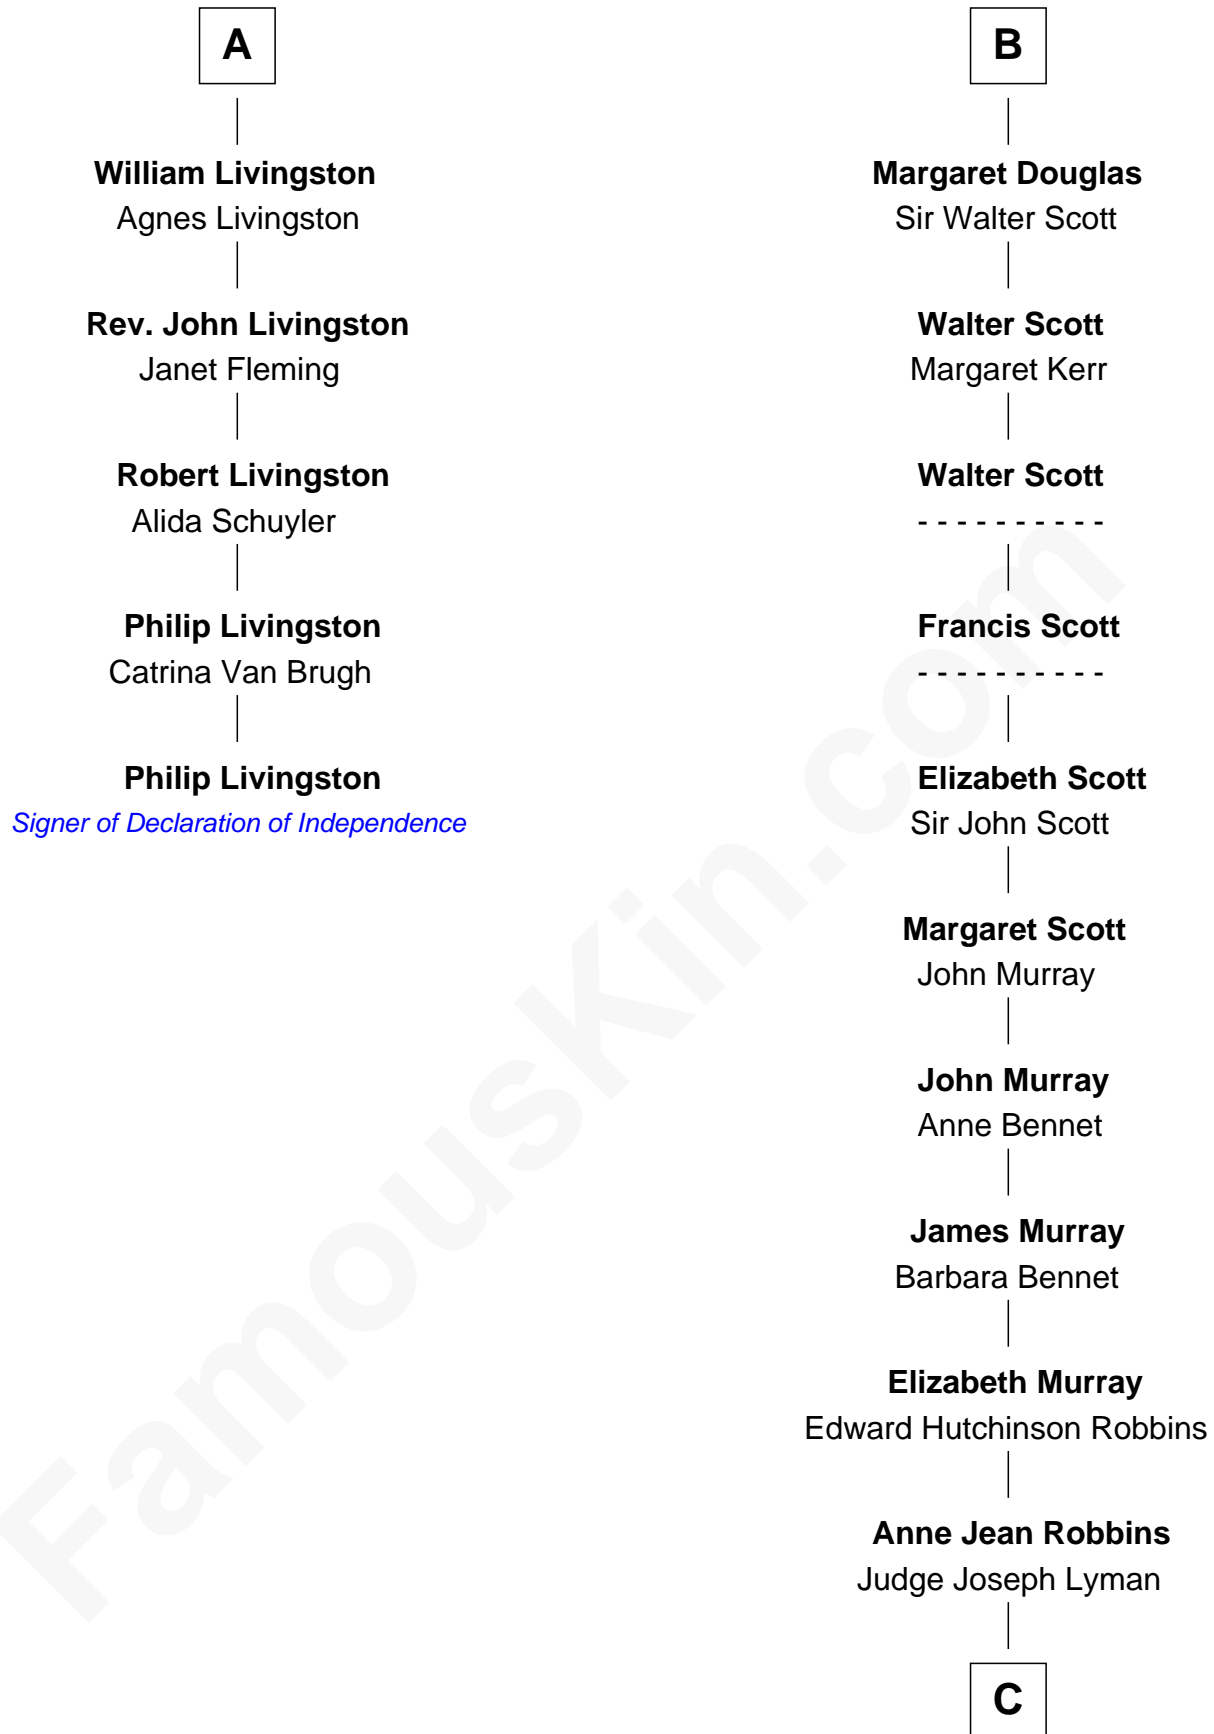

## Relationship Chart of

### Philip Livingston

*Signer of the Declaration of Independence*

11th cousin 8 times removed of

### Franklin D. Roosevelt

*32nd U.S. President*

**C**

—  
**Catharine Robbins Lyman**

Warren Delano

—  
**Sara Delano**

James Roosevelt

—  
**Franklin D. Roosevelt**