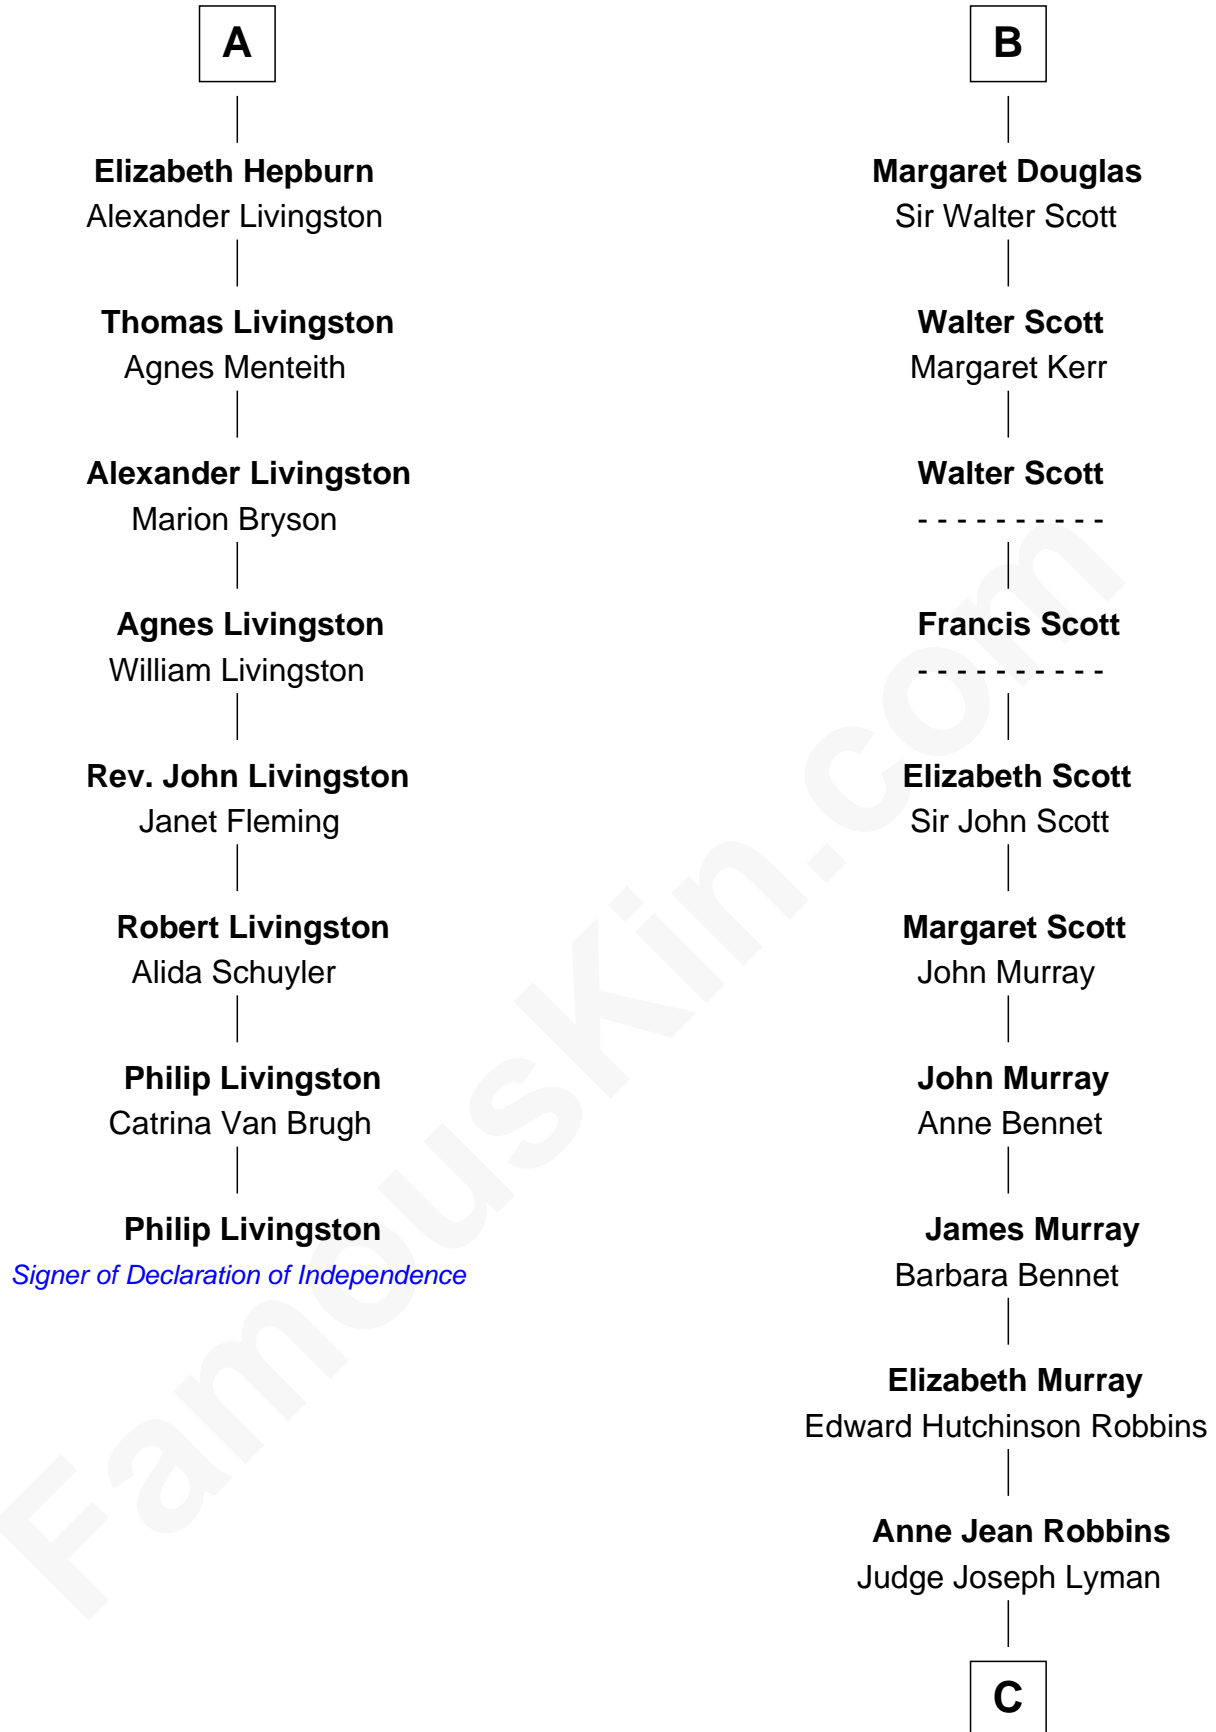

FamousKin.com

Relationship Chart of

Philip Livingston

Signer of the Declaration of Independence

14th cousin 5 times removed of

Franklin D. Roosevelt

32nd U.S. President

C

Catharine Robbins Lyman

Warren Delano

Sara Delano

James Roosevelt

Franklin D. Roosevelt

32nd U.S. President

FamousKin.com