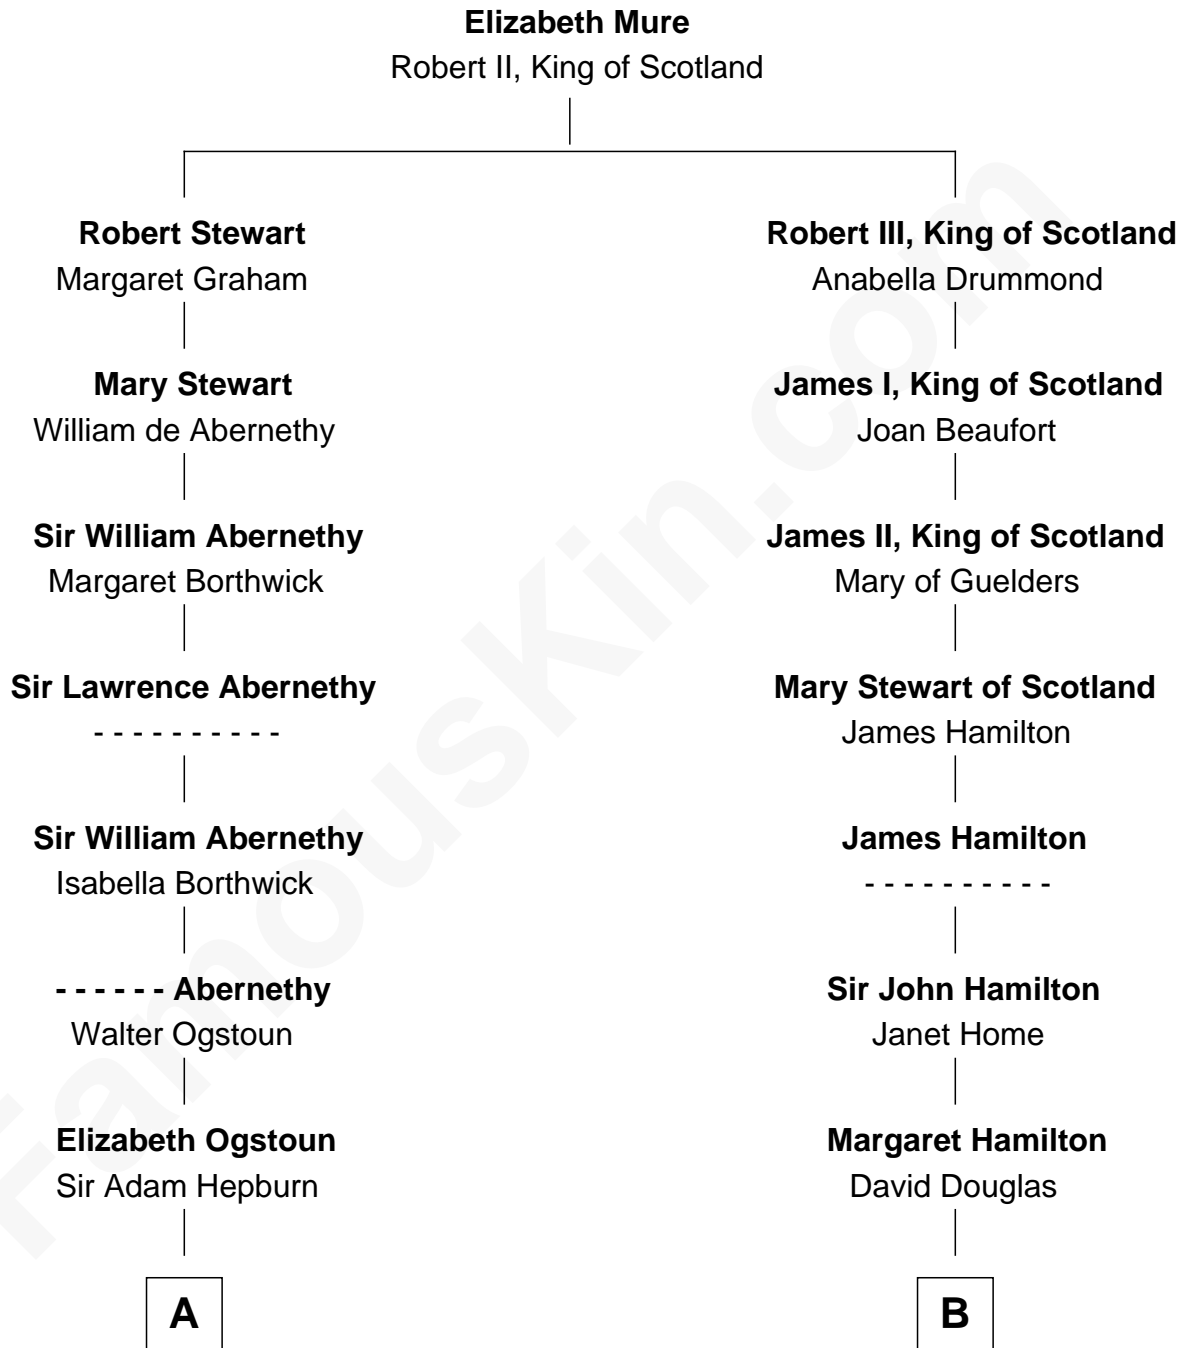

FamousKin.com

Relationship Chart of

Philip Livingston

Signer of the Declaration of Independence

14th cousin 5 times removed of

Franklin D. Roosevelt

32nd U.S. President

C

Catharine Robbins Lyman

Warren Delano

Sara Delano

James Roosevelt

Franklin D. Roosevelt

32nd U.S. President

FamousKin.com