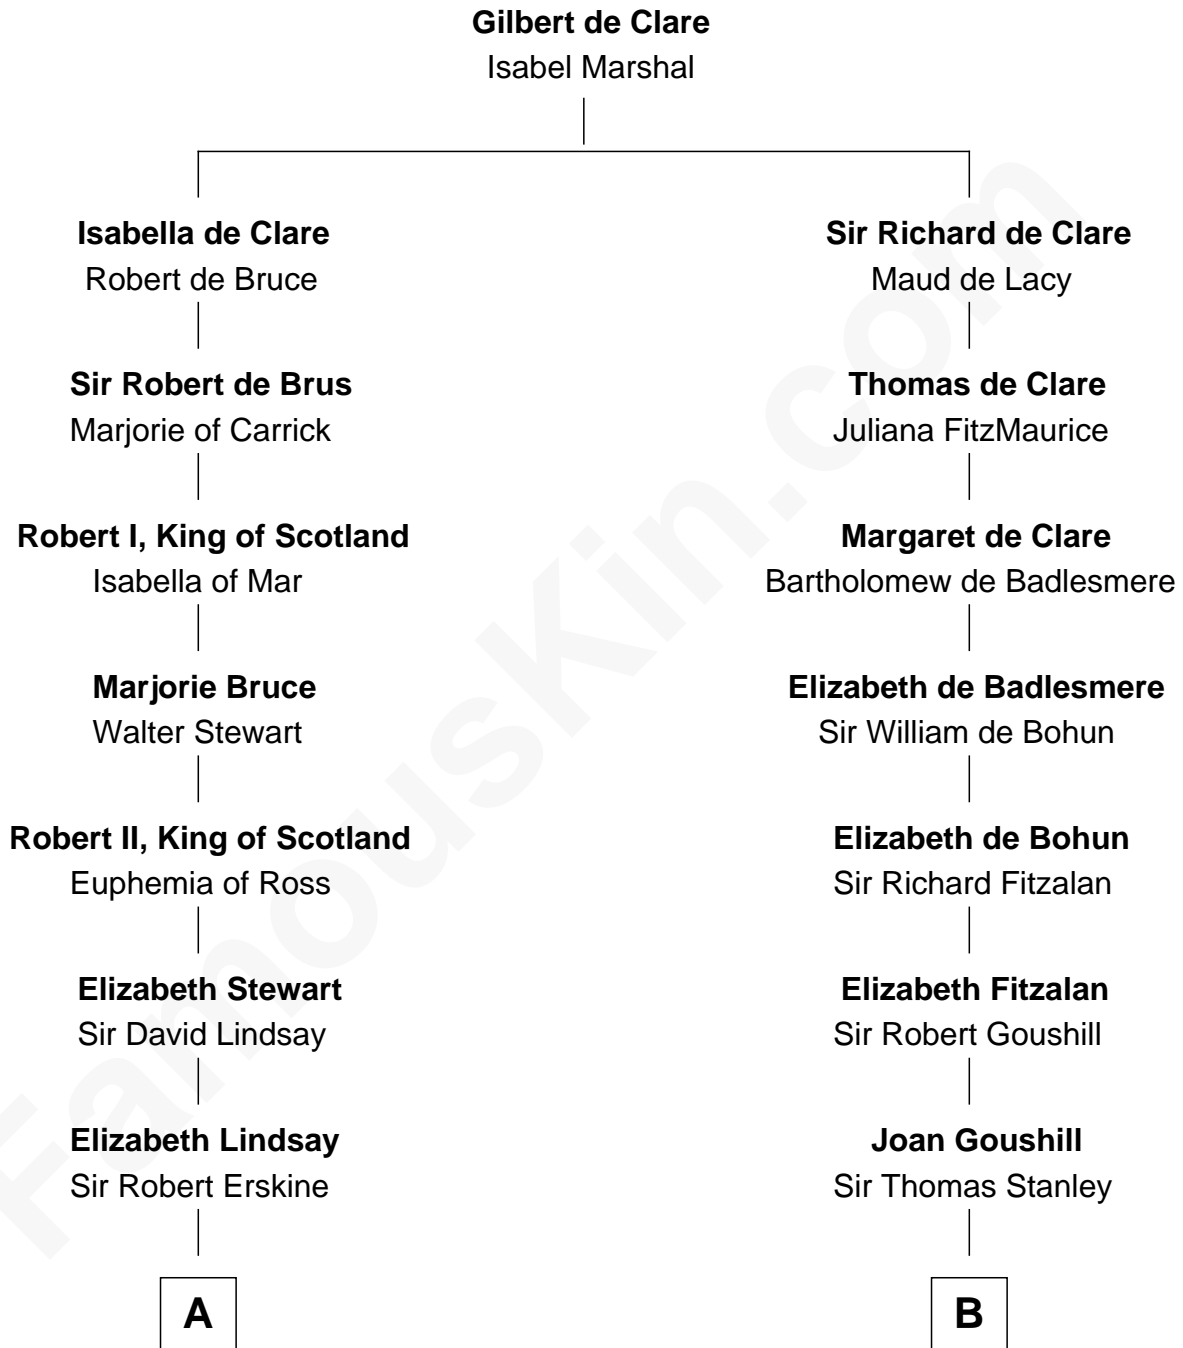

FamousKin.com

Relationship Chart of

Philip Livingston

Signer of the Declaration of Independence

16th cousin 1 time removed of

James Madison
4th U.S. President

A

Christian Erskine

Patrick Graham

Elizabeth Graham

William Livingston

William Livingston

Janet Bruce

Alexander Livingston

Barbara Forrester

Barbara Livingston