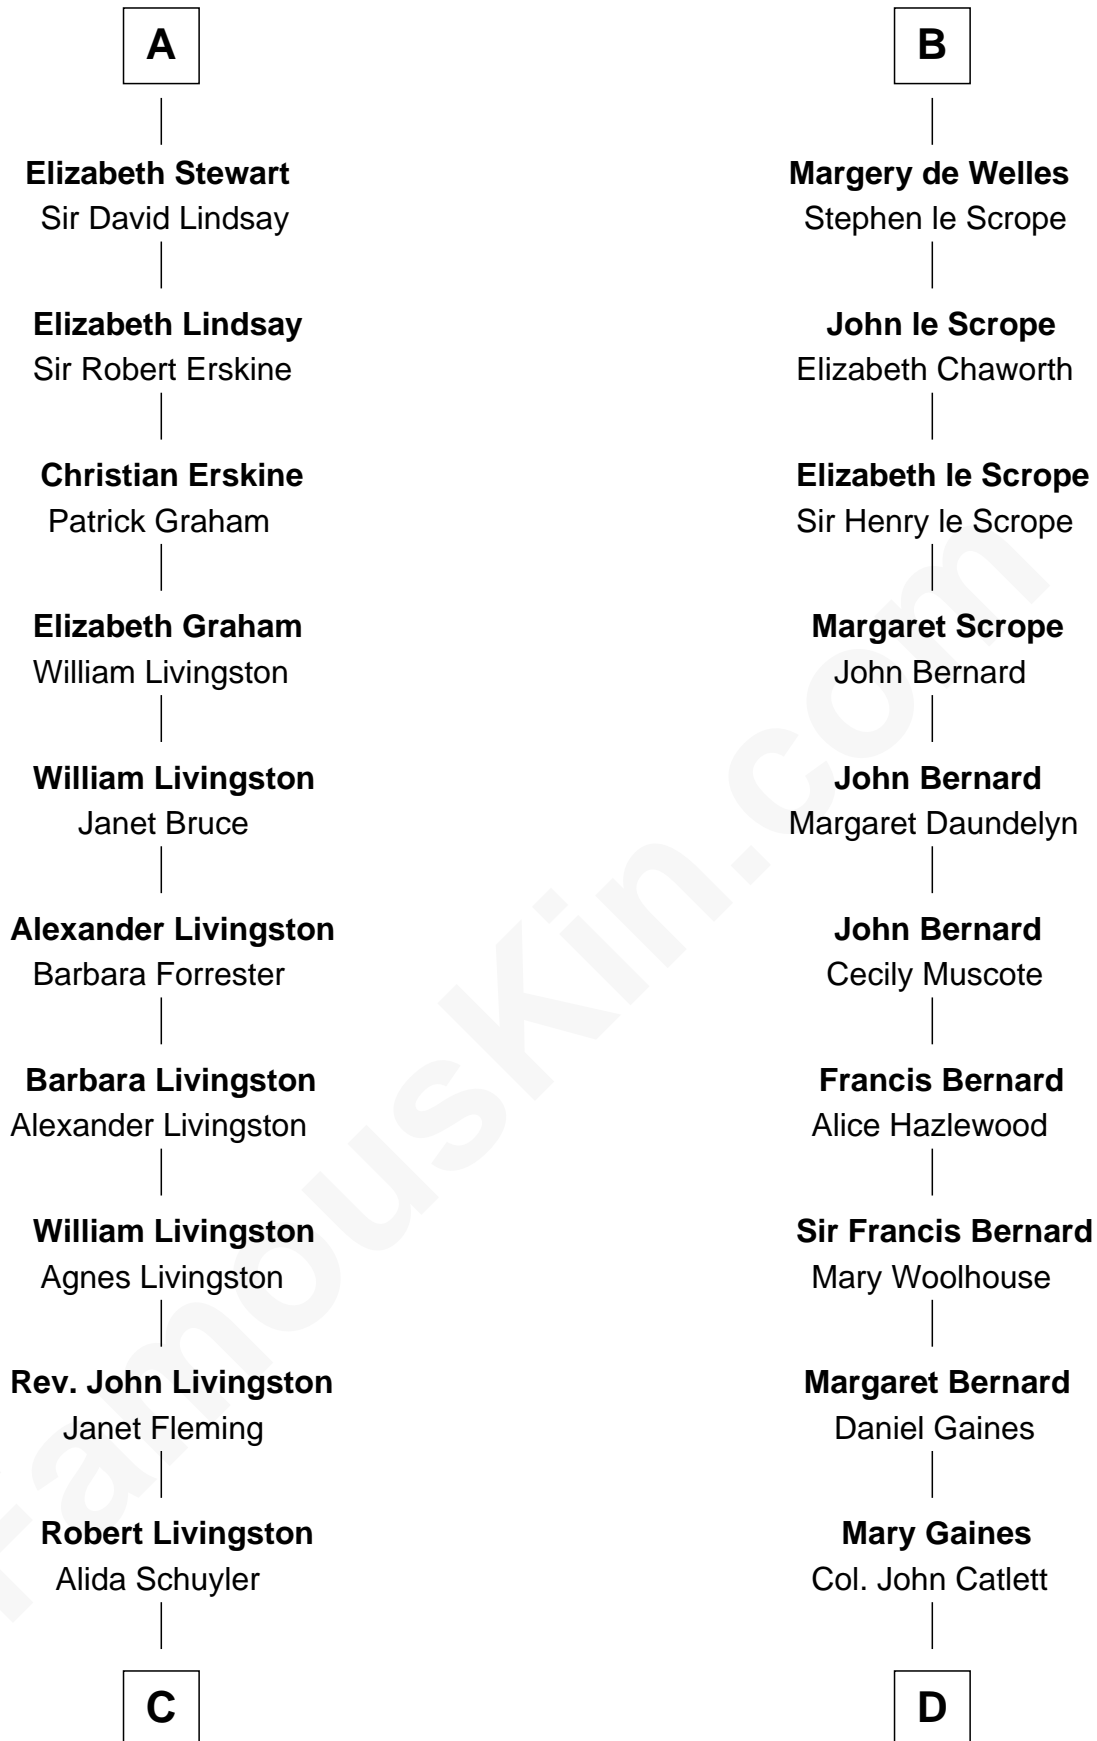

## Relationship Chart of

### Philip Livingston

*Signer of the Declaration of Independence*

18th cousin 1 time removed of

**James Madison**

*4th U.S. President*

**Henry of Huntingdon**

Ada de Warenne

**C**

**Philip Livingston**  
Catrina Van Brugh

**Philip Livingston**

*Signer of Declaration of Independence*

**D**

**Rebecca Catlett**  
Francis Conway

**Eleanor Rose Conway**

James Madison

**James Madison**

*4th U.S. President*

FamousKin.com