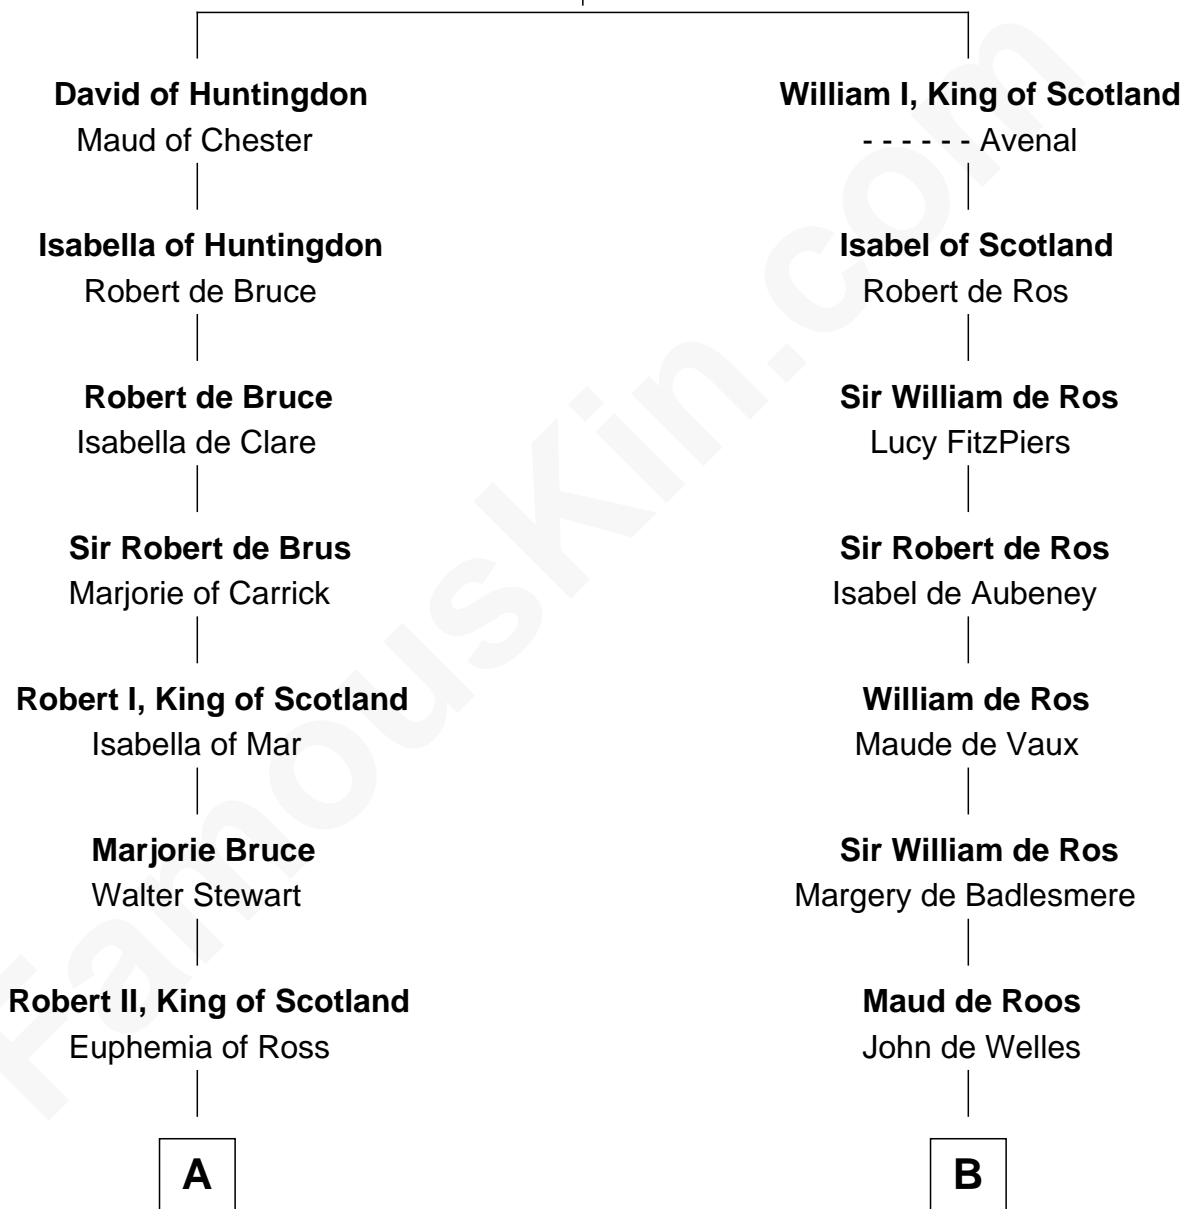

## Relationship Chart of

### Philip Livingston

*Signer of the Declaration of Independence*

18th cousin 1 time removed of

**James Madison**

*4th U.S. President*

**Henry of Huntingdon**

Ada de Warenne

**C**

**Philip Livingston**  
Catrina Van Brugh

**Philip Livingston**

*Signer of Declaration of Independence*

**D**

**Rebecca Catlett**  
Francis Conway

**Eleanor Rose Conway**

James Madison

**James Madison**

*4th U.S. President*

FamousKin.com