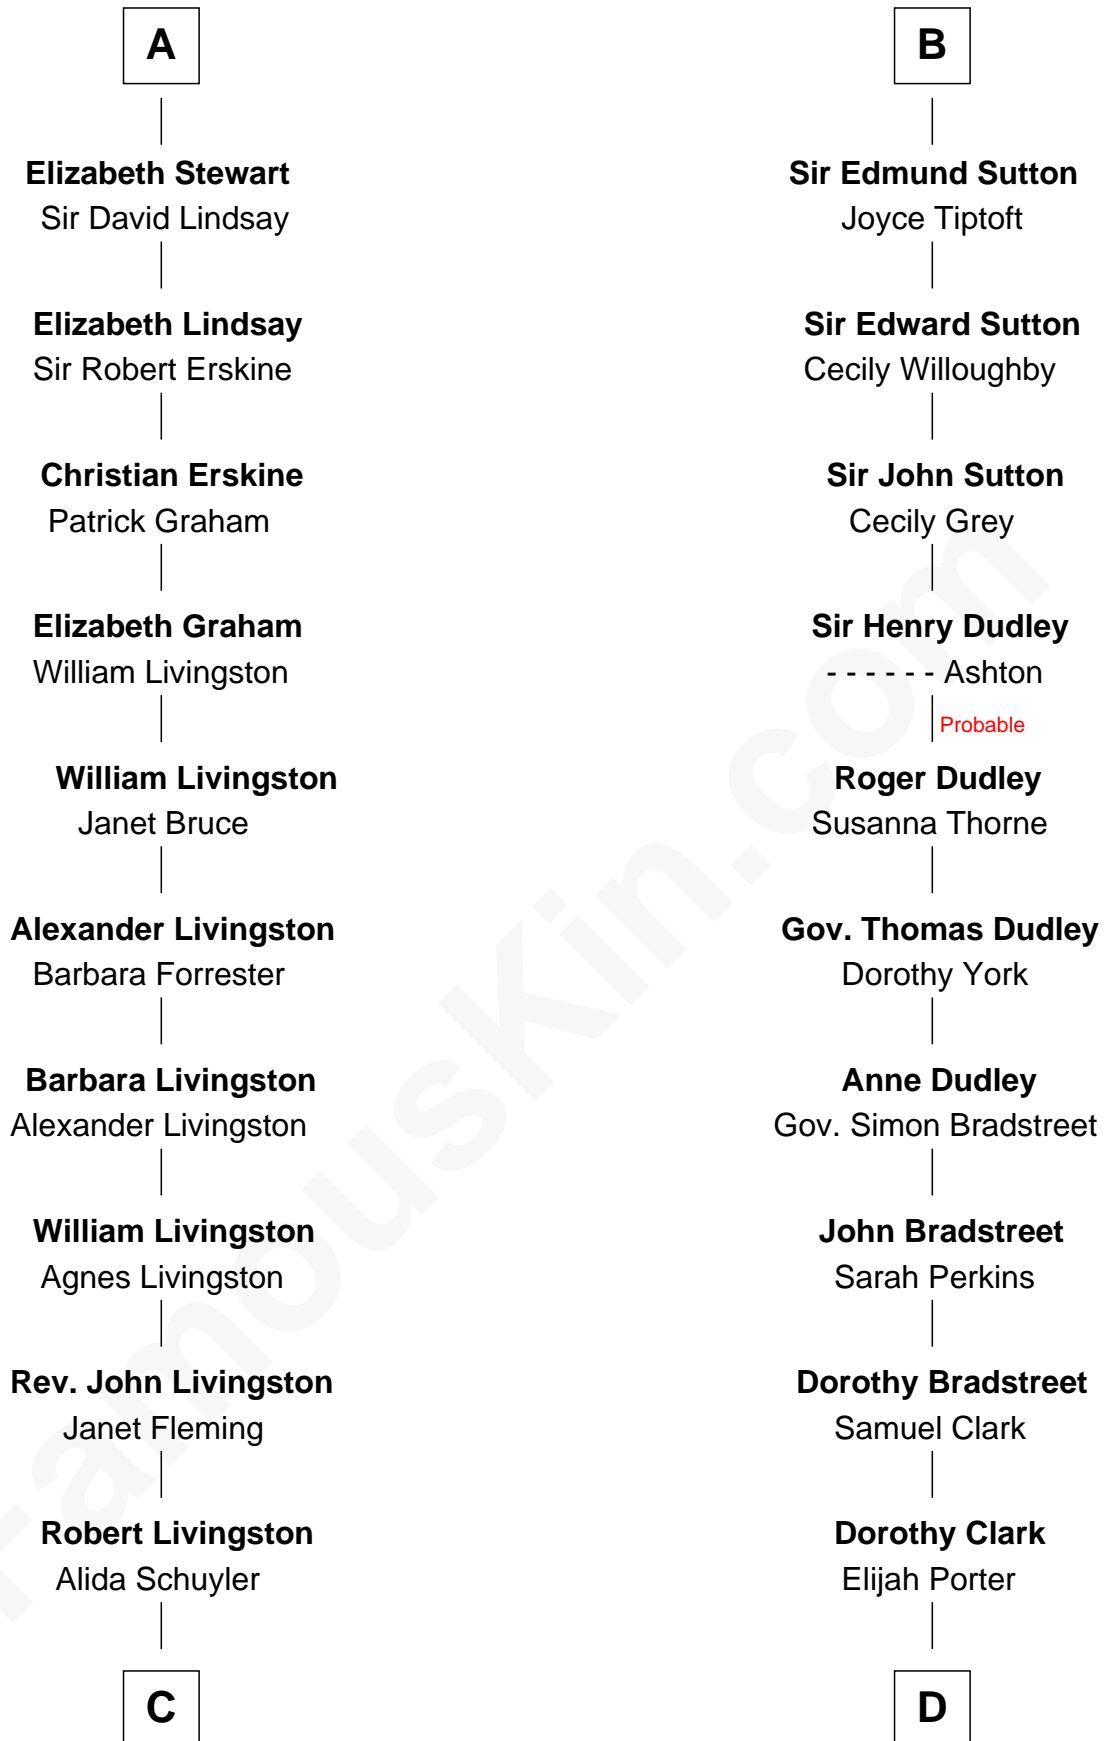

FamousKin.com

Relationship Chart of

Philip Livingston

Signer of the Declaration of Independence

18th cousin 2 times removed of

Seth Low

Mayor of New York City President of Columbia University

C

Philip Livingston
Catrina Van Brugh

Philip Livingston
Signer of Declaration of Independence

D

Thomas Porter
Ruth Allen

Mary Porter
Seth Low

Abiel Abbot Low
Ellen Almira Dow

Seth Low
Mayor of New York City President of Columbia University