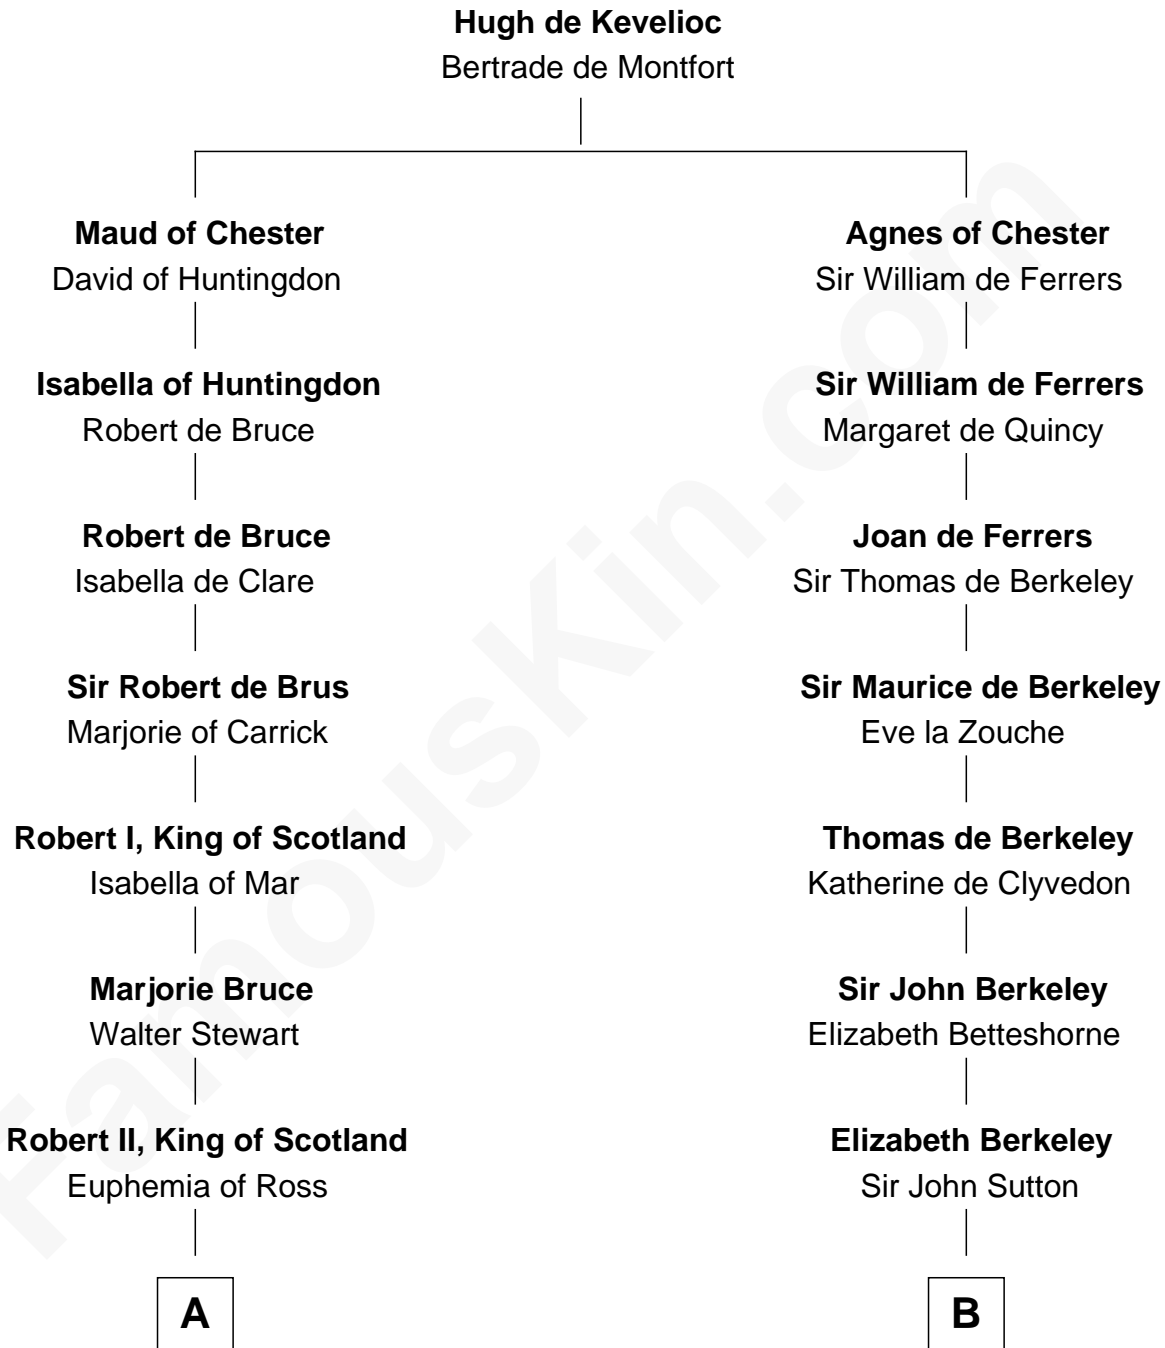

FamousKin.com

Relationship Chart of

Philip Livingston

Signer of the Declaration of Independence

18th cousin 2 times removed of

Seth Low

Mayor of New York City President of Columbia University

C

Philip Livingston
Catrina Van Brugh

Philip Livingston
Signer of Declaration of Independence

D

Thomas Porter
Ruth Allen

Mary Porter
Seth Low

Abiel Abbot Low
Ellen Almira Dow

Seth Low
Mayor of New York City President of Columbia University