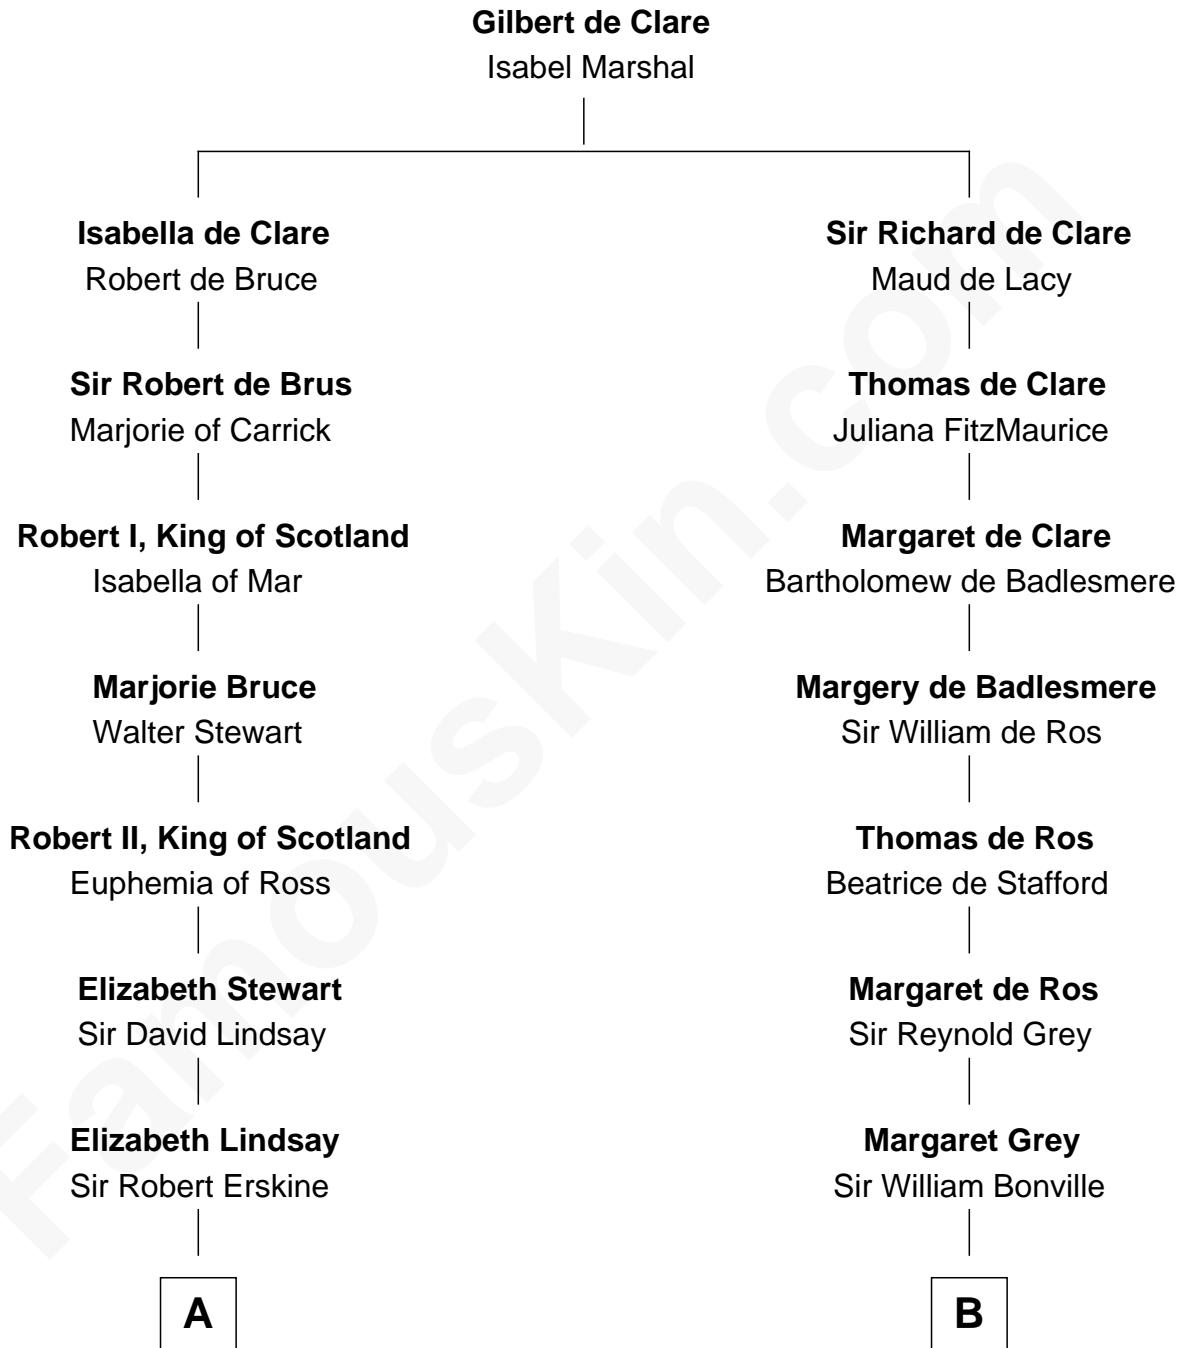

## Relationship Chart of

### Philip Livingston

Signer of the Declaration of Independence

16th cousin 5 times removed of

### Seth Low

Mayor of New York City President of Columbia University

**C**

**Dorothy Clark**

Elijah Porter

**Thomas Porter**

Ruth Allen

**Mary Porter**