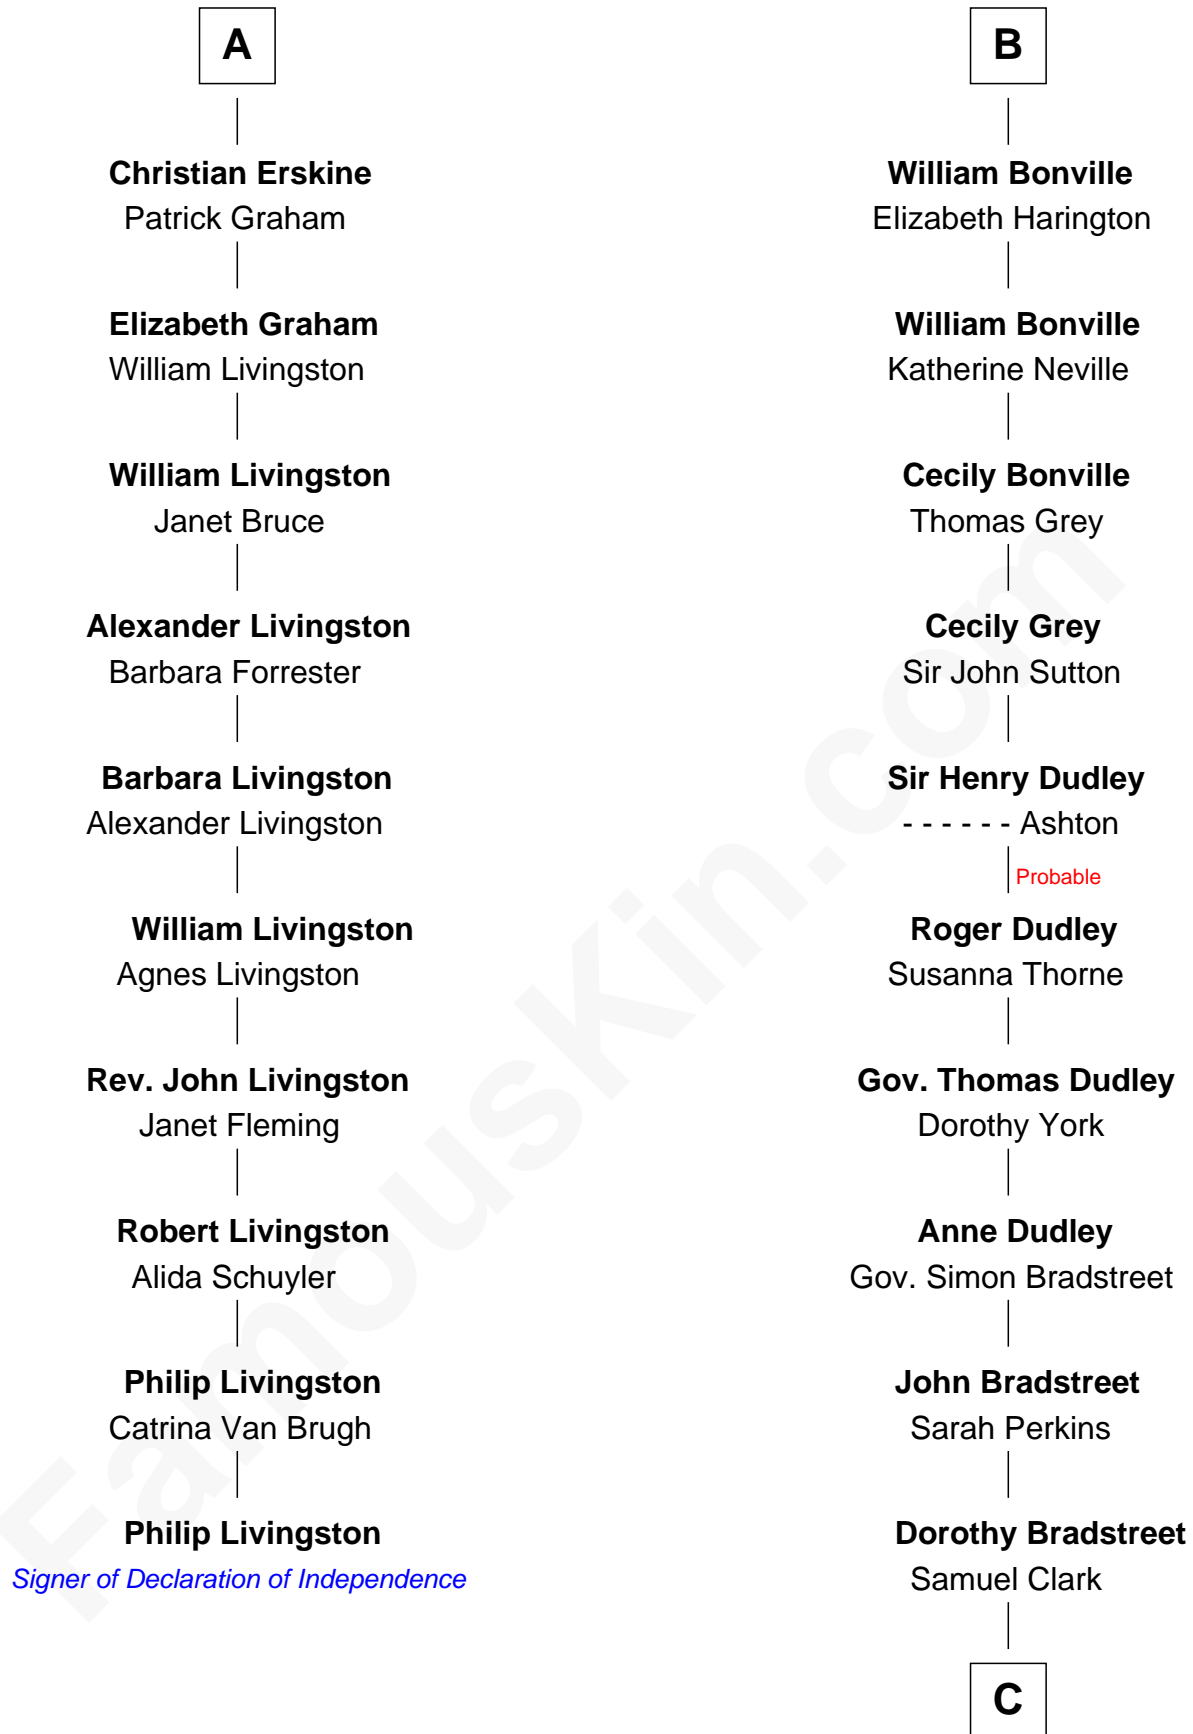

## Relationship Chart of

### Philip Livingston

Signer of the Declaration of Independence

16th cousin 5 times removed of

### Seth Low

Mayor of New York City President of Columbia University

**C**

**Dorothy Clark**

Elijah Porter

**Thomas Porter**

Ruth Allen

**Mary Porter**