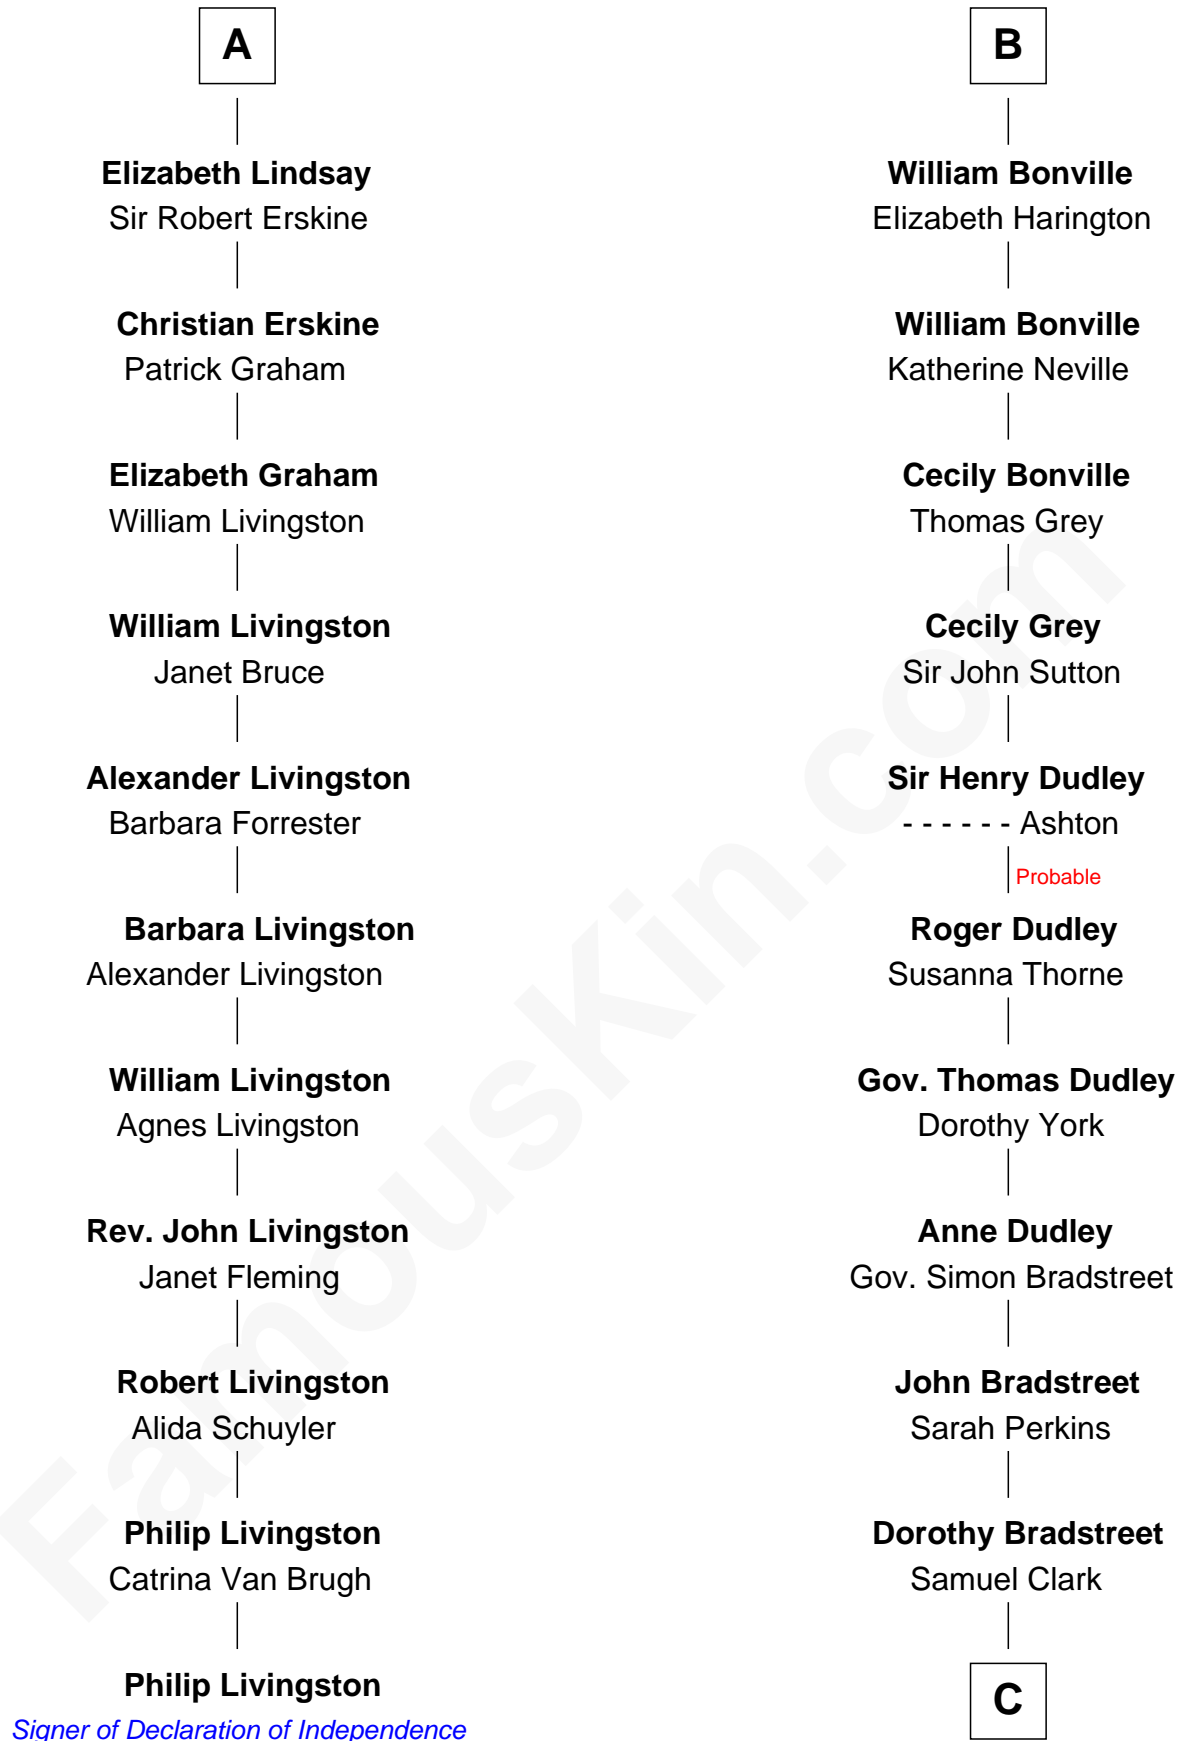

FamousKin.com

Relationship Chart of

Philip Livingston

Signer of the Declaration of Independence

17th cousin 4 times removed of

Seth Low

Mayor of New York City President of Columbia University

David of Huntingdon

Maud of Chester

C

Dorothy Clark

Elijah Porter

Thomas Porter

Ruth Allen

Mary Porter

Seth Low

Abiel Abbot Low

Ellen Almira Dow

Seth Low

Mayor of New York City President of Columbia University

FamousKin.com