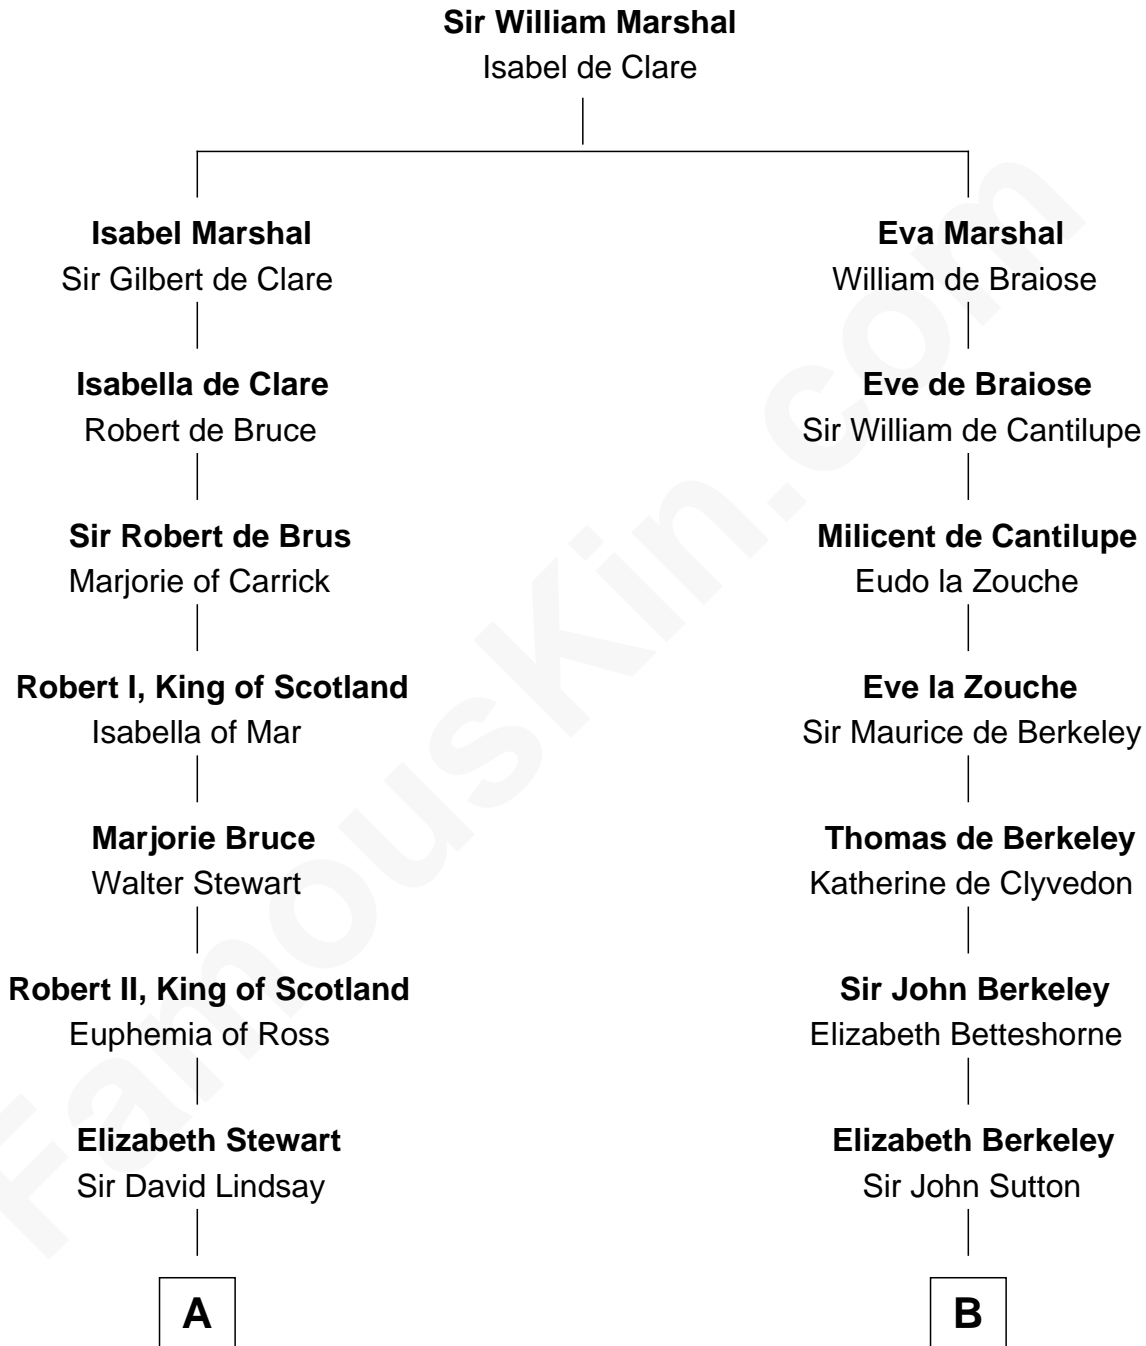

FamousKin.com

Relationship Chart of

Philip Livingston

Signer of the Declaration of Independence

17th cousin 3 times removed of

Seth Low

Mayor of New York City President of Columbia University

C

Thomas Porter

Ruth Allen

Mary Porter

Seth Low

Abiel Abbot Low

Ellen Almira Dow

Seth Low

Mayor of New York City President of Columbia University