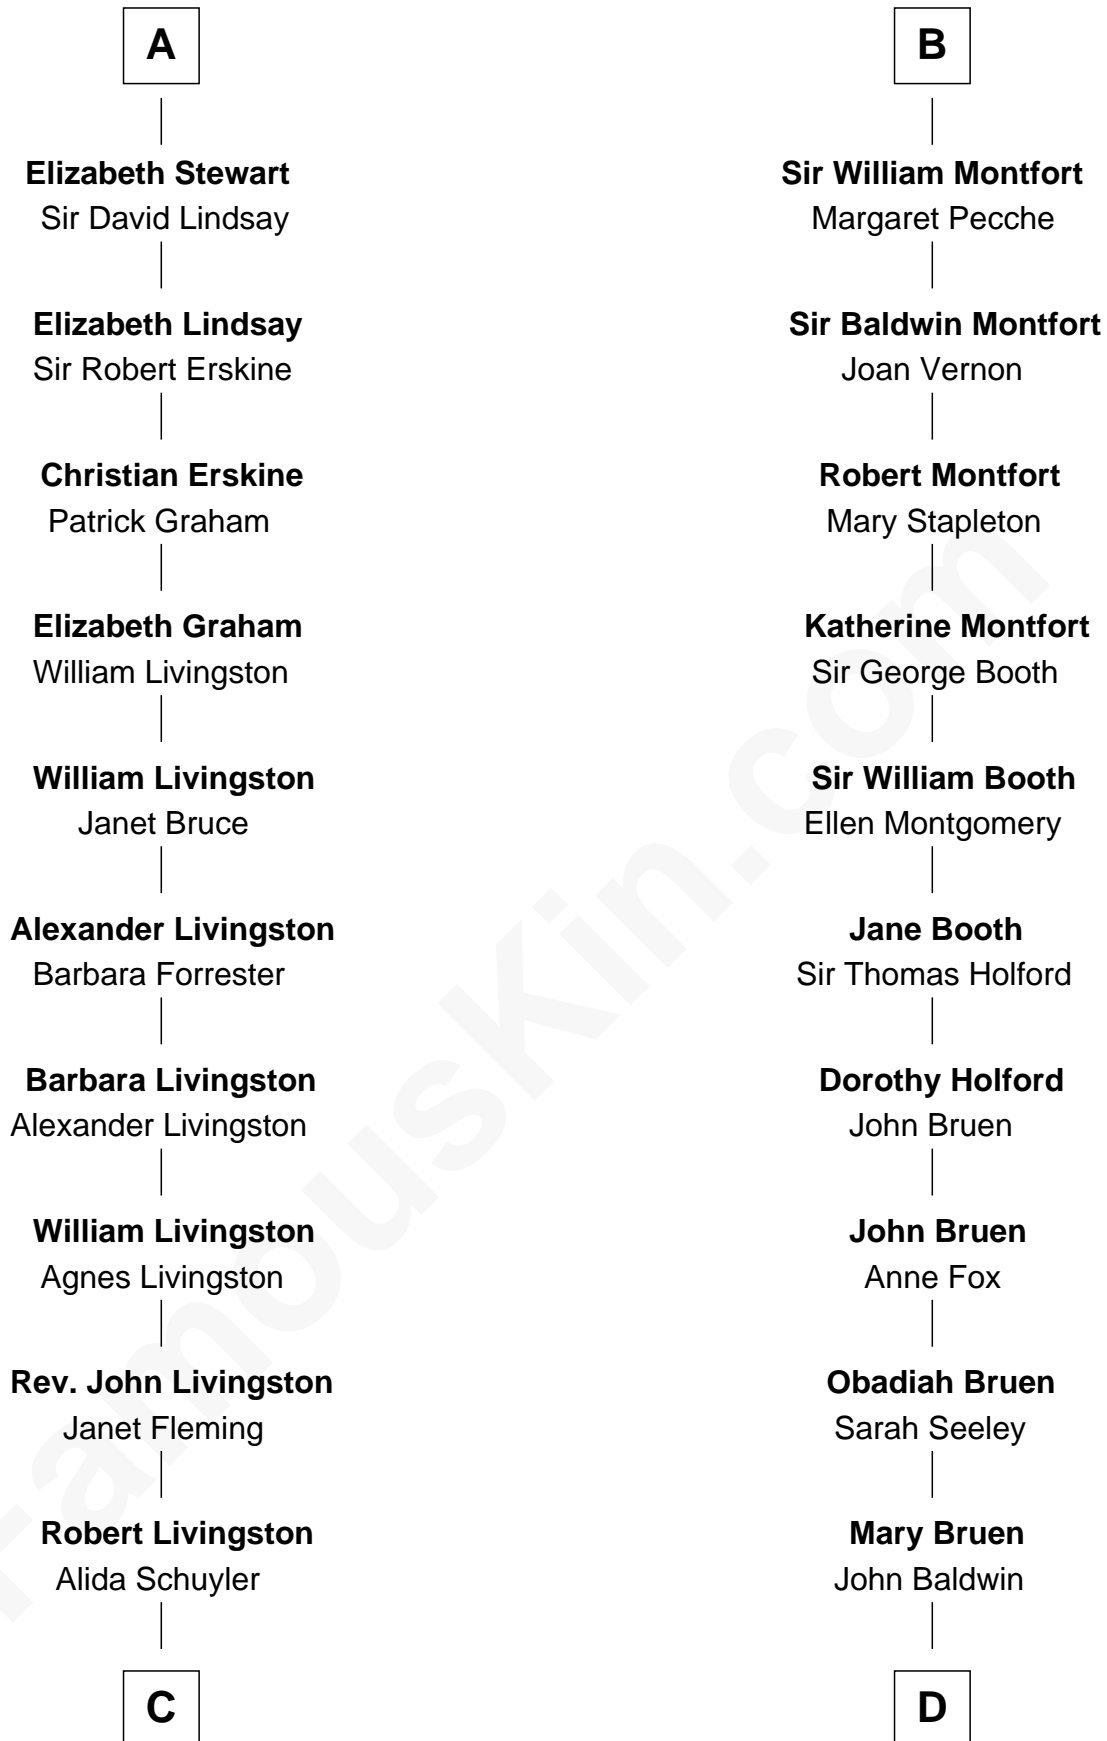

## Relationship Chart of

### Philip Livingston

*Signer of the Declaration of Independence*

18th cousin 2 times removed of

### Abraham Baldwin

*Signer of the U.S. Constitution*

**C**

**Philip Livingston**  
Catrina Van Brugh

**Philip Livingston**  
*Signer of Declaration of Independence*

**D**

**Abigail Baldwin**  
Samuel Baldwin