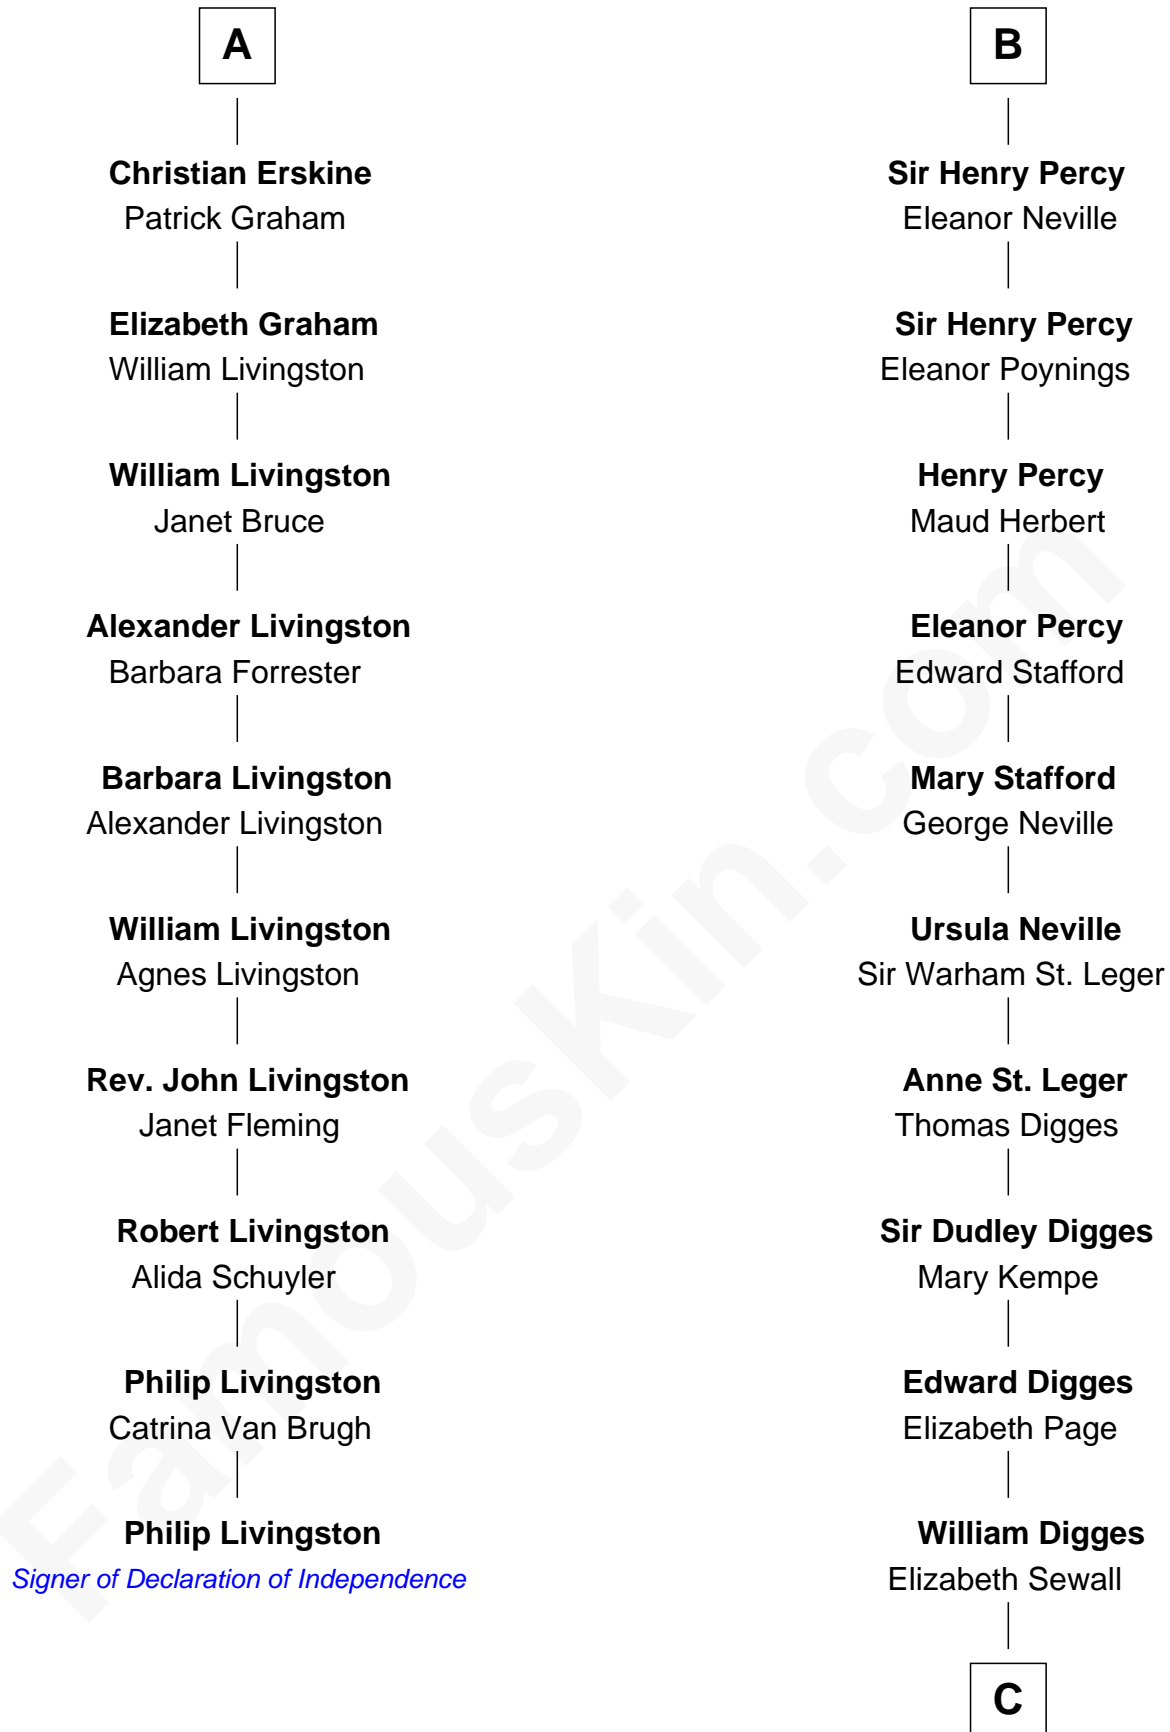

## Relationship Chart of

### Philip Livingston

*Signer of the Declaration of Independence*

16th cousin 3 times removed of

### John Carroll

*Founder of Georgetown University*

**C**

—  
**Anne Digges**

Henry Darnall

—  
**Eleanor Darnall**

Daniel Carroll

—  
**John Carroll**