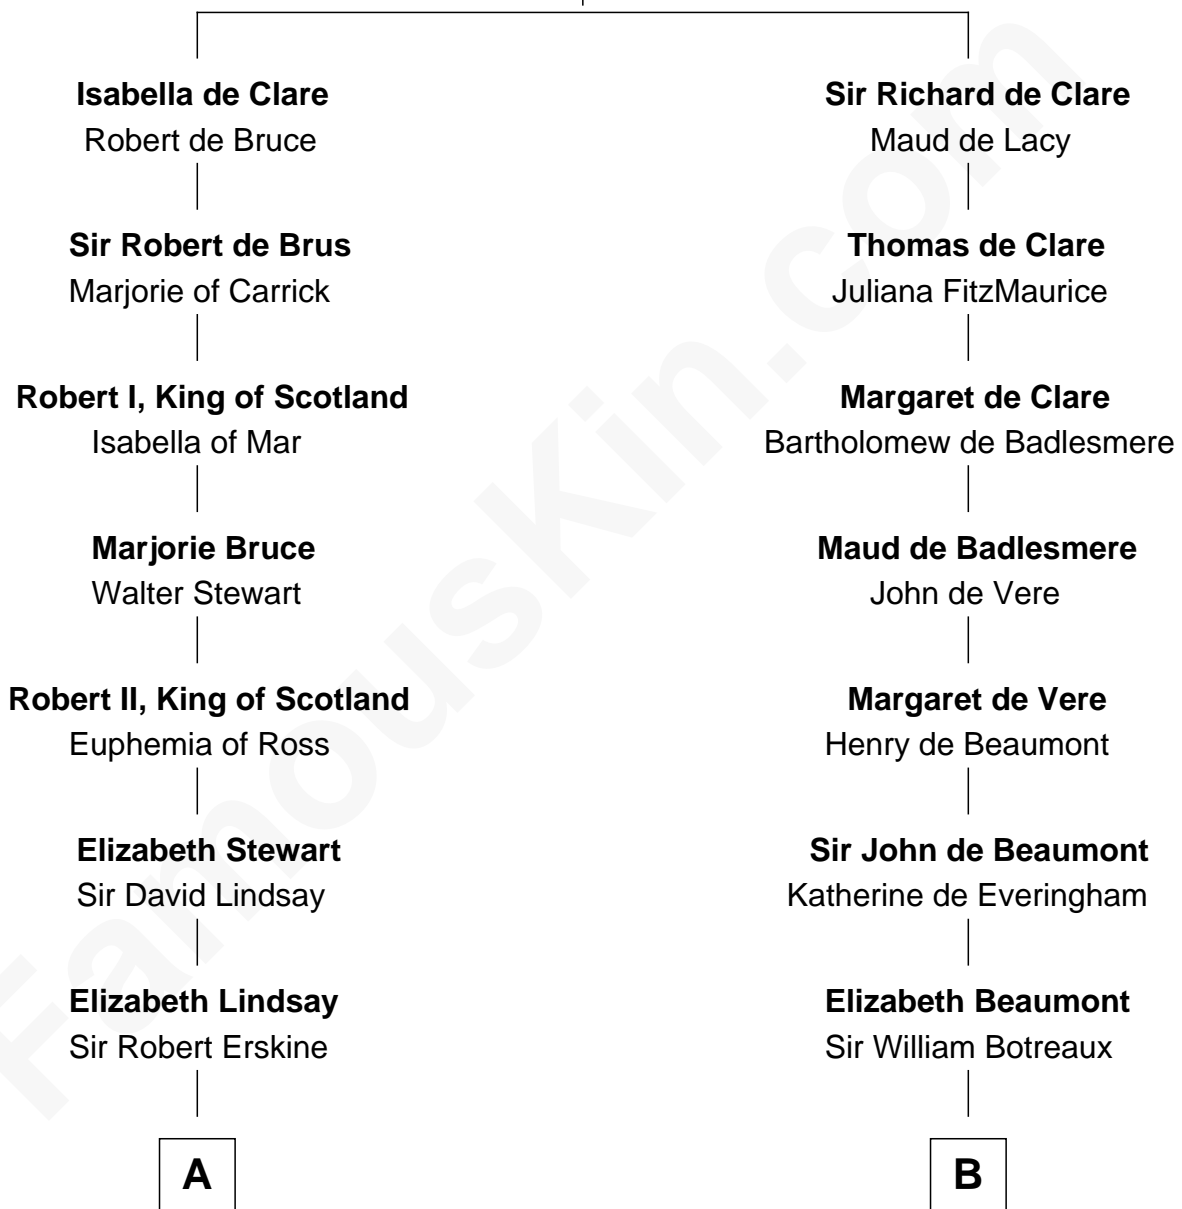

Gilbert de Clare

Isabel Marshal