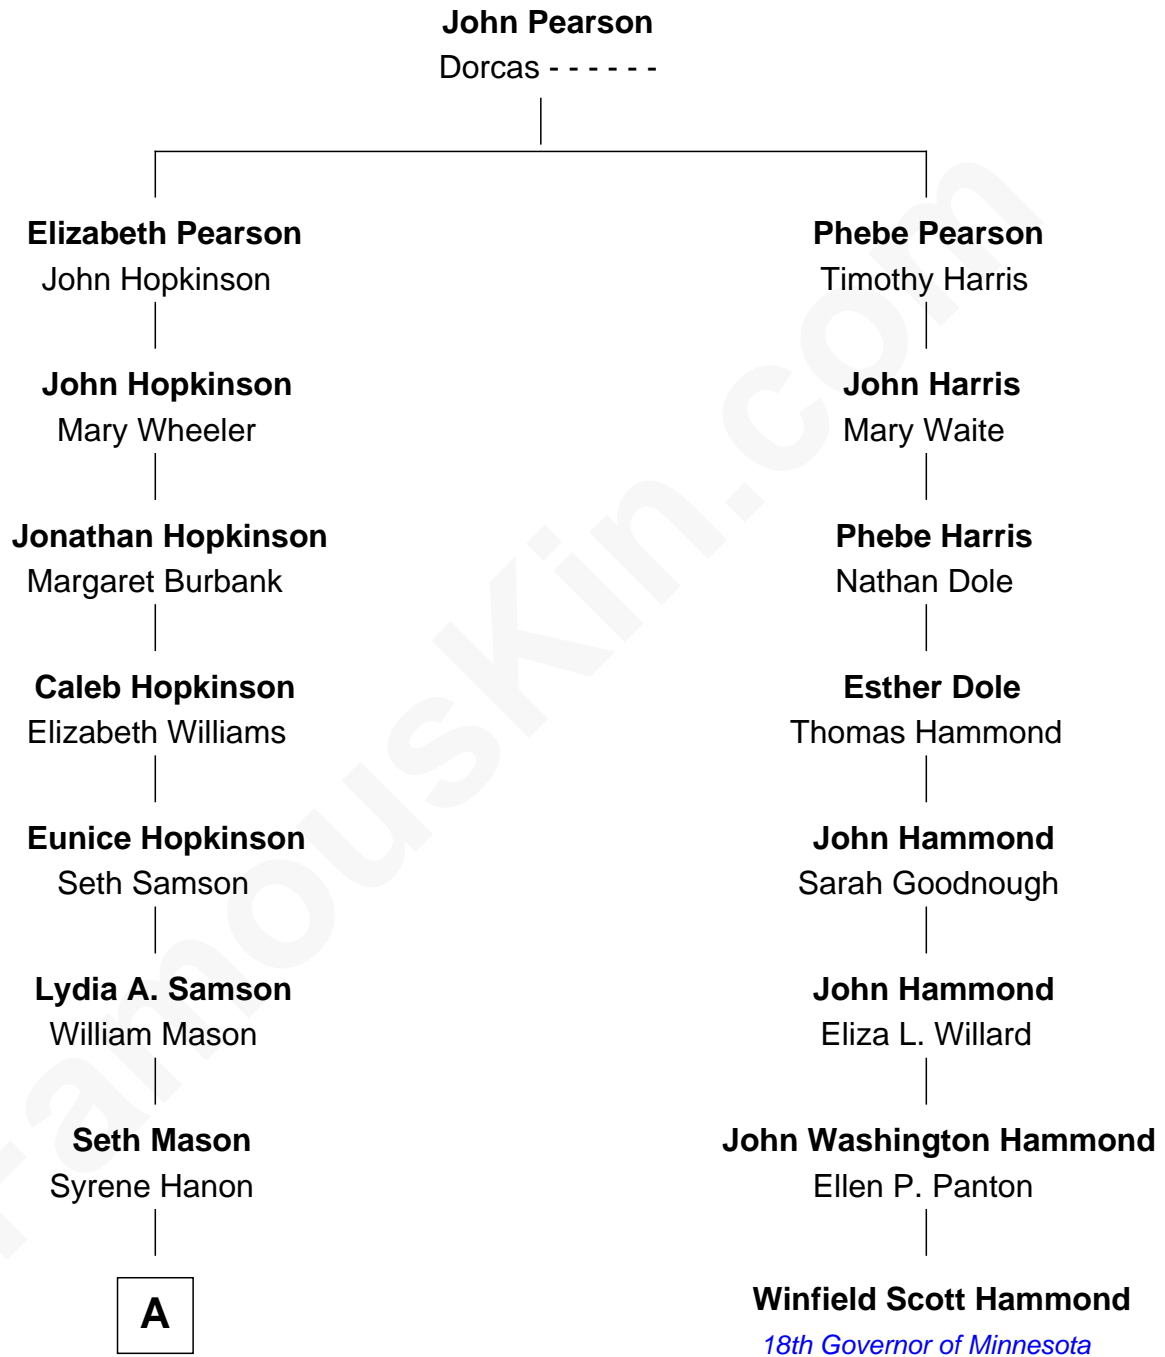

# FamousKin.com Relationship Chart of

**Kate Capshaw**

*Movie Actress*

7th cousin 4 times removed of

**Winfield Scott Hammond**

*18th Governor of Minnesota*

**A**

—  
**Olive Adelia Mason**  
Marcus Fred Roberts

—  
**Myron Eugene Roberts**  
Pearl Ethel Pugh

—  
**Evelyn Beryl Roberts**  
Eldon W. Simon

—  
**Beverly Sue Simon**  
Edwin Leon Nail

—  
**Kate Capshaw**  
*Movie Actress*