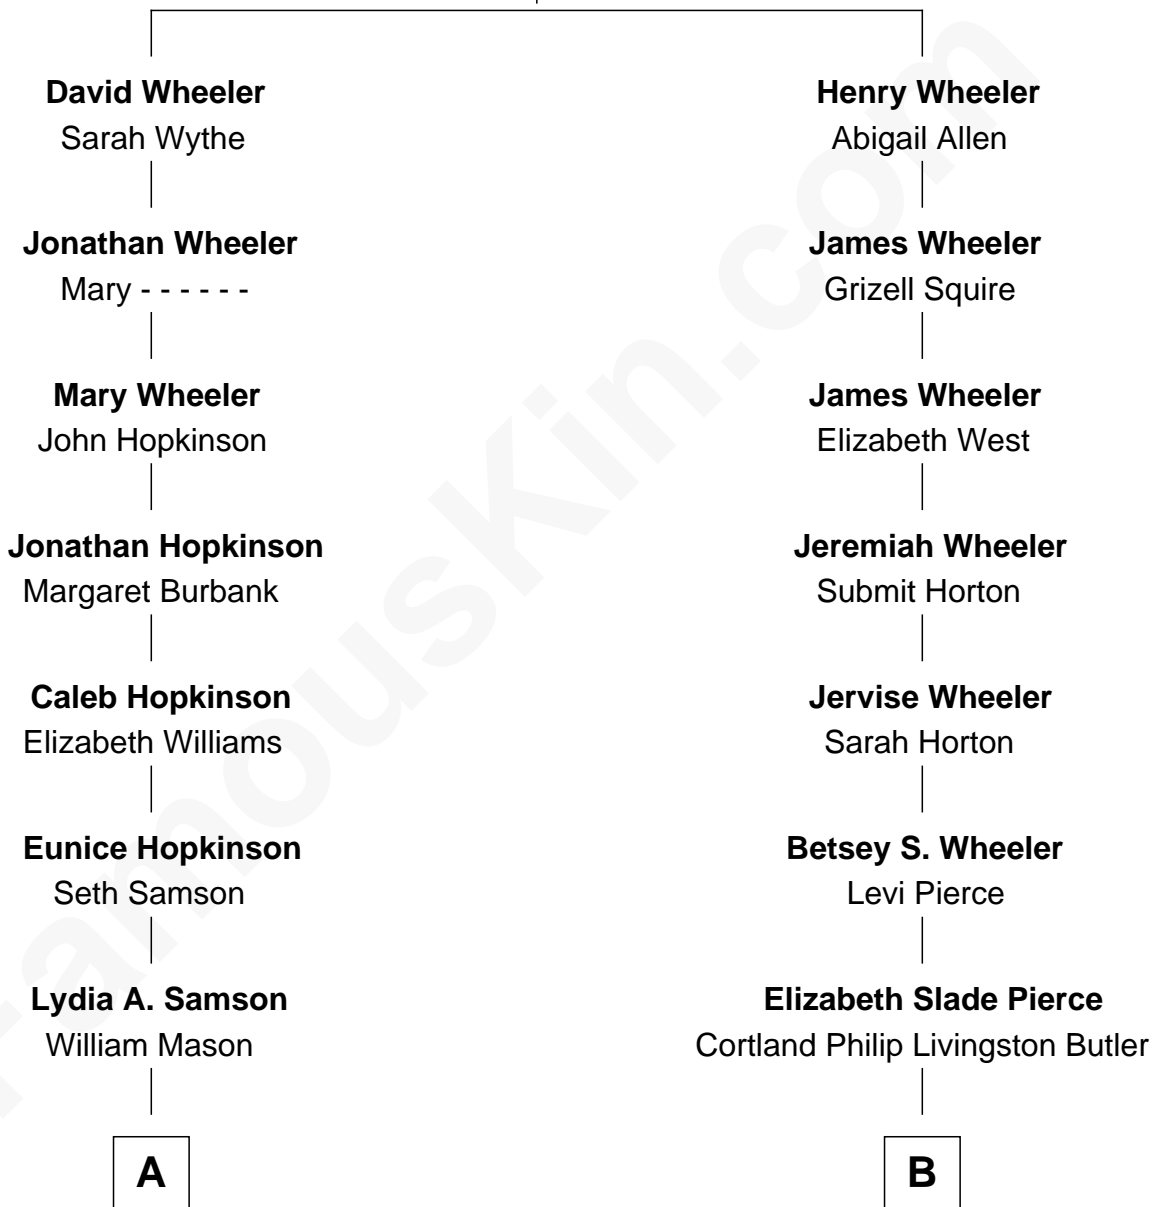

FamousKin.com Relationship Chart of

Kate Capshaw
Movie Actress

10th cousin 2 times removed of

George H. W. Bush
41st U.S. President

John Wheeler
Agnes Yeoman

A

Seth Mason
Syrene Hanon

Olive Adelia Mason
Marcus Fred Roberts

Myron Eugene Roberts
Pearl Ethel Pugh

Evelyn Beryl Roberts
Eldon W. Simon

Beverly Sue Simon
Edwin Leon Nail

Kate Capshaw
Movie Actress

B

Mary Elizabeth Butler
Robert Emmet Sheldon

Flora Sheldon
Samuel Prescott Bush

Prescott Sheldon Bush
Dorothy Wear Walker

George H. W. Bush
41st U.S. President