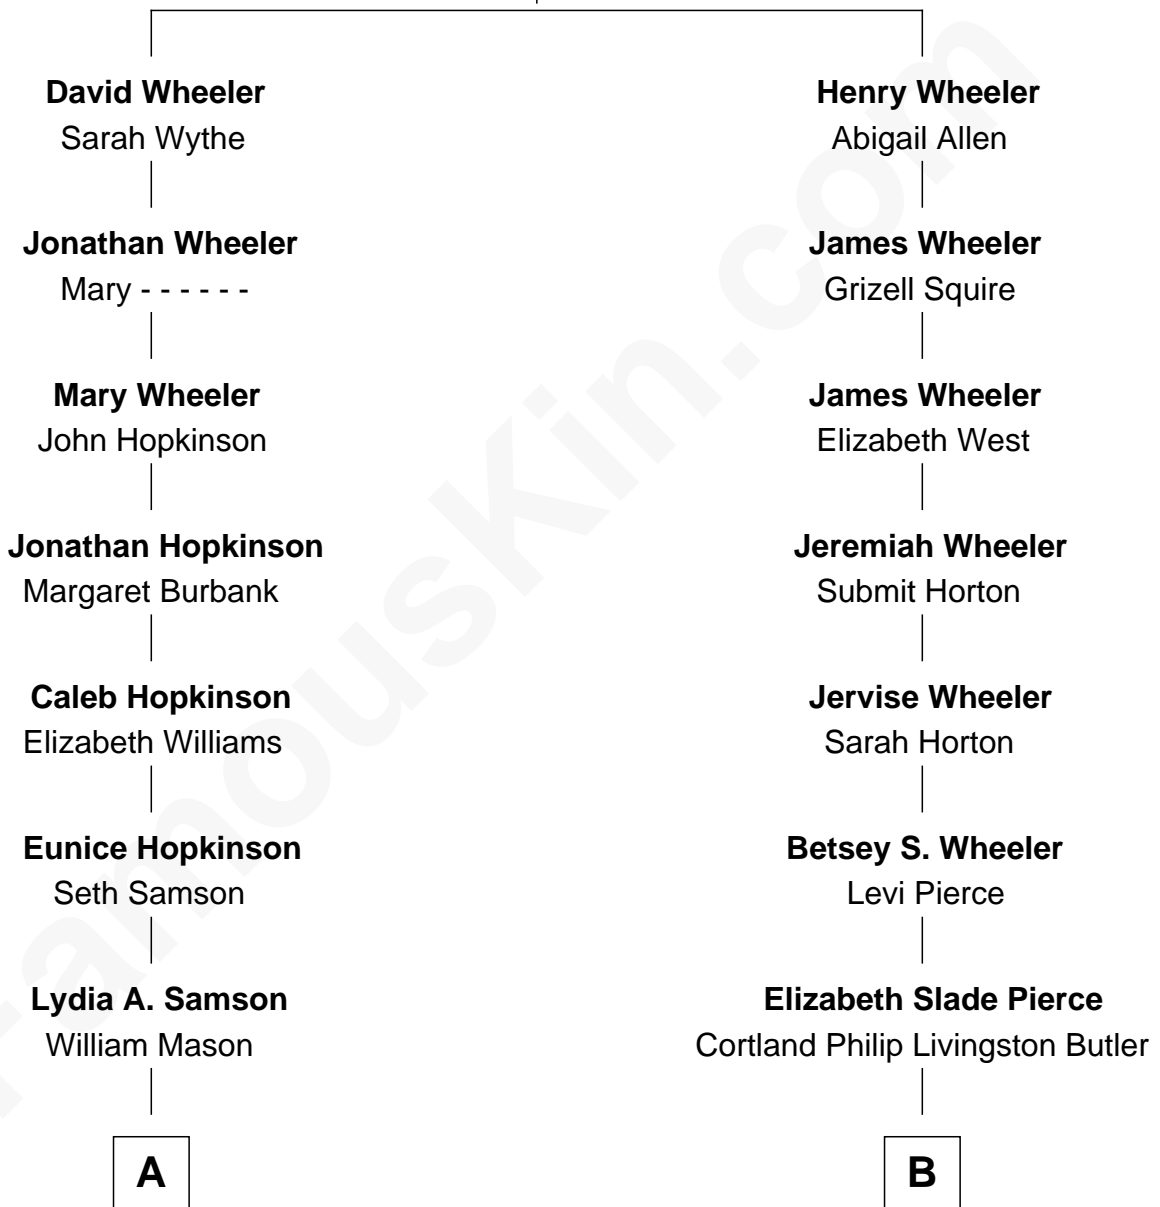

# FamousKin.com Relationship Chart of

**Kate Capshaw**

*Movie Actress*

11th cousin 1 time removed of

**George W. Bush**

*43rd U.S. President*

**John Wheeler**

Agnes Yeoman

**A**

**Seth Mason**  
Syrene Hanon

**Olive Adelia Mason**  
Marcus Fred Roberts

**Myron Eugene Roberts**  
Pearl Ethel Pugh

**Evelyn Beryl Roberts**  
Eldon W. Simon

**Beverly Sue Simon**  
Edwin Leon Nail

**Kate Capshaw**  
*Movie Actress*

**B**

**Mary Elizabeth Butler**  
Robert Emmet Sheldon

**Flora Sheldon**  
Samuel Prescott Bush

**Prescott Sheldon Bush**  
Dorothy Wear Walker

**George Herbert Walker Bush**  
Barbara Pierce