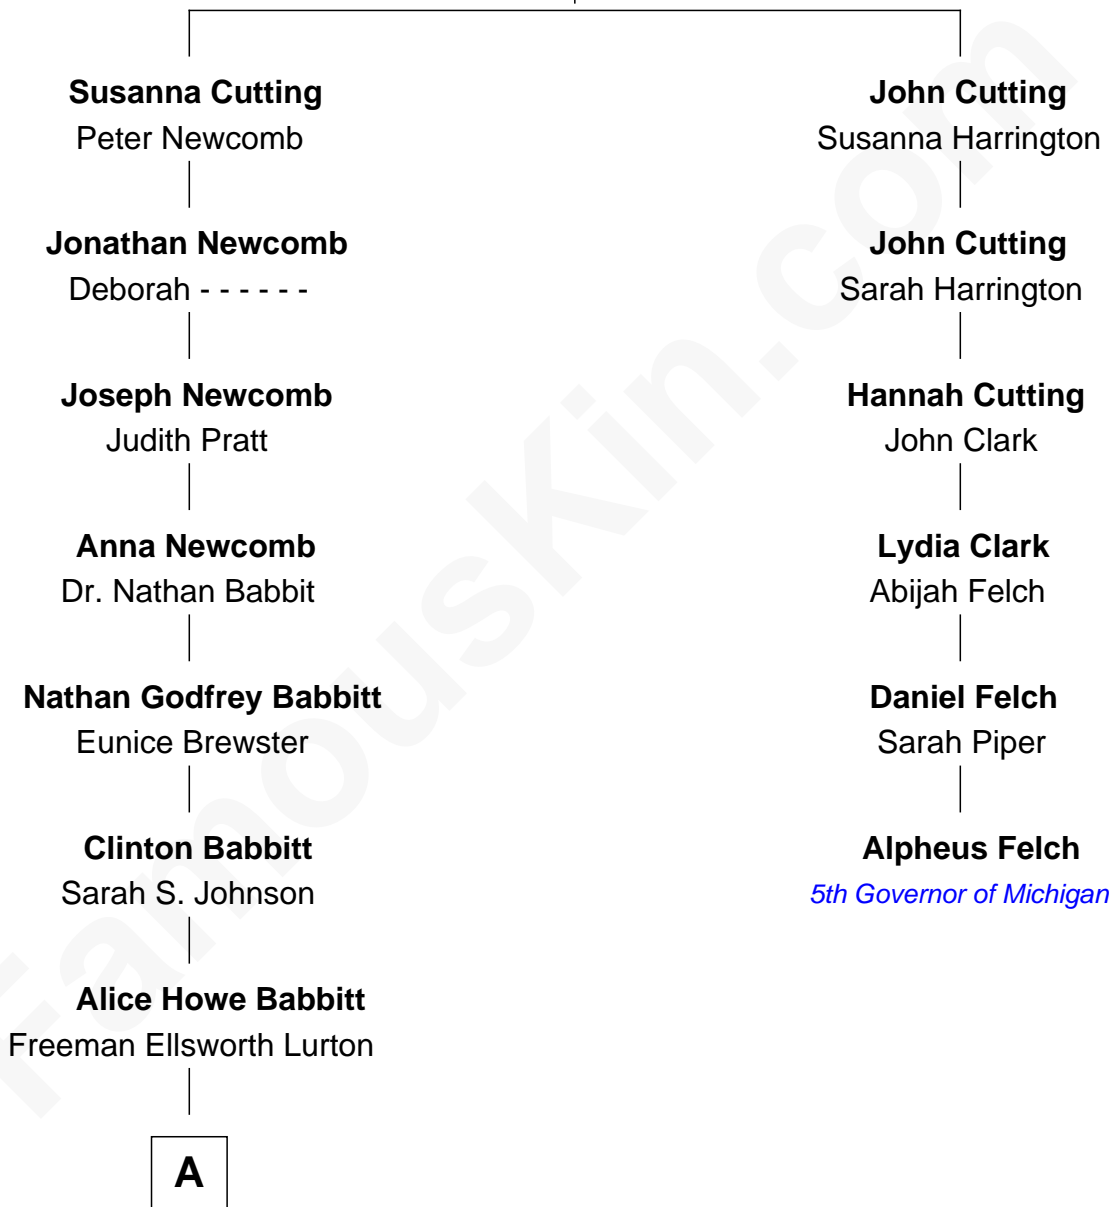

FamousKin.com

Relationship Chart of

Brewster Kahle

Founder, Internet Archive

5th cousin 4 times removed of

Alpheus Felch

5th Governor of Michigan

Richard Cutting

Sarah - - - - -

A

—
Douglas Ellsworth Lurton

Helen Grace Leo

—
Margaret Mary Lurton

Robert Vinton Kahle

—
Brewster Kahle

Founder, Internet Archive