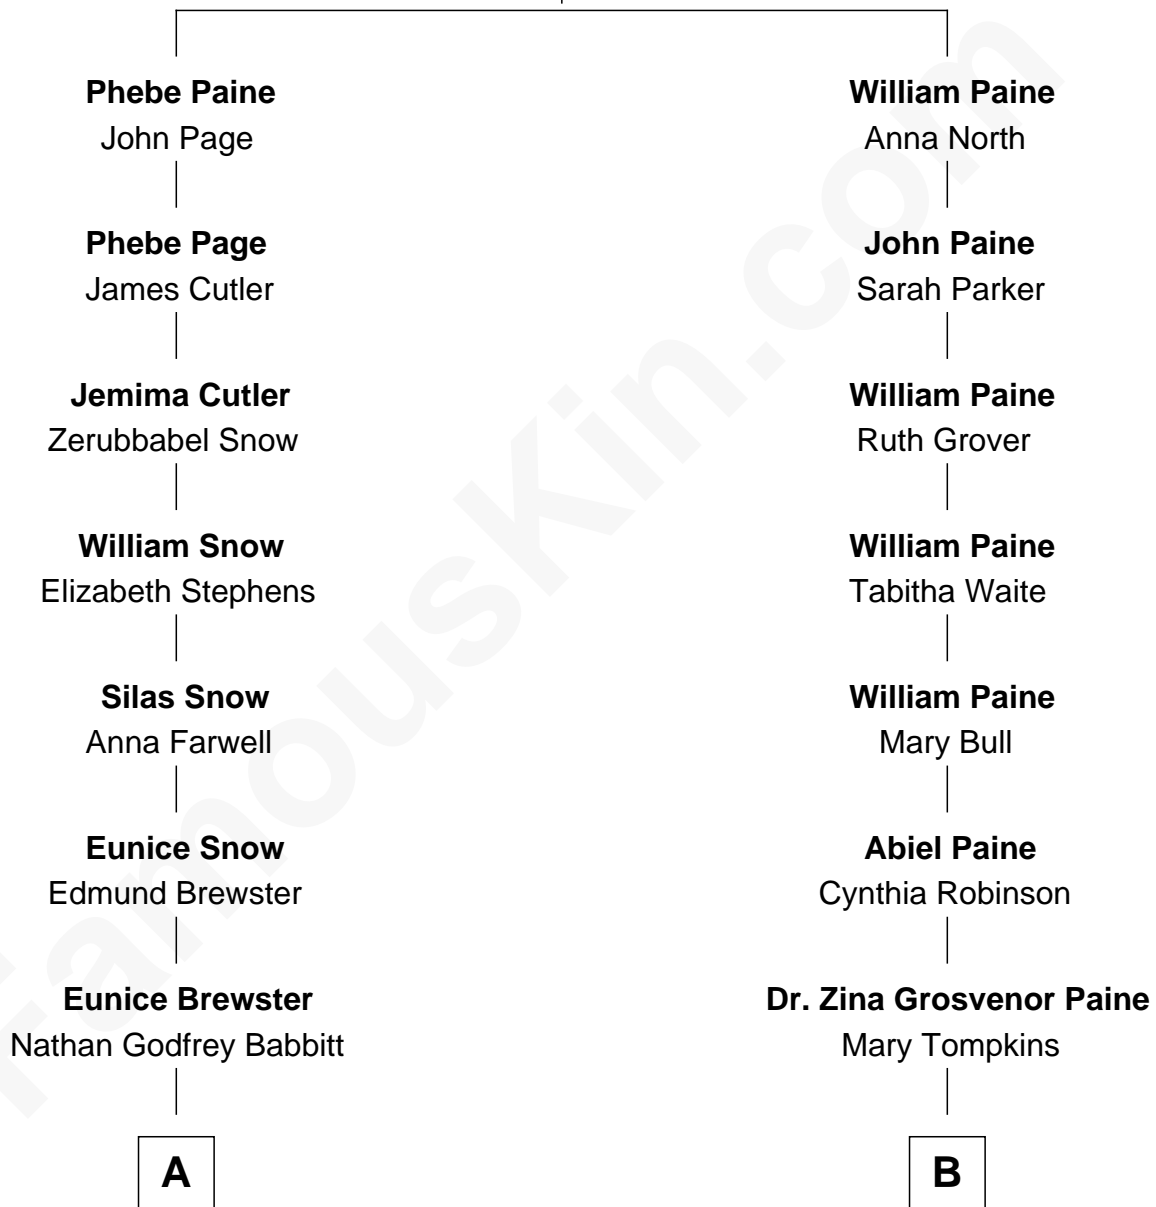

FamousKin.com Relationship Chart of

Brewster Kahle

Founder, Internet Archive

9th cousin 2 times removed of

Charles M. Dale

66th Governor of New Hampshire

William Paine

Agnes Neves

A

Clinton Babbitt
Sarah S. Johnson

Alice Howe Babbitt
Freeman Ellsworth Lurton

Douglas Ellsworth Lurton
Helen Grace Leo

Margaret Mary Lurton
Robert Vinton Kahle

Brewster Kahle
Founder, Internet Archive

B

Nathaniel Tompkins Paine
Martha Mariah Milby

Maud Paine
Fred Vernon Dale

Charles M. Dale
66th Governor of New Hampshire