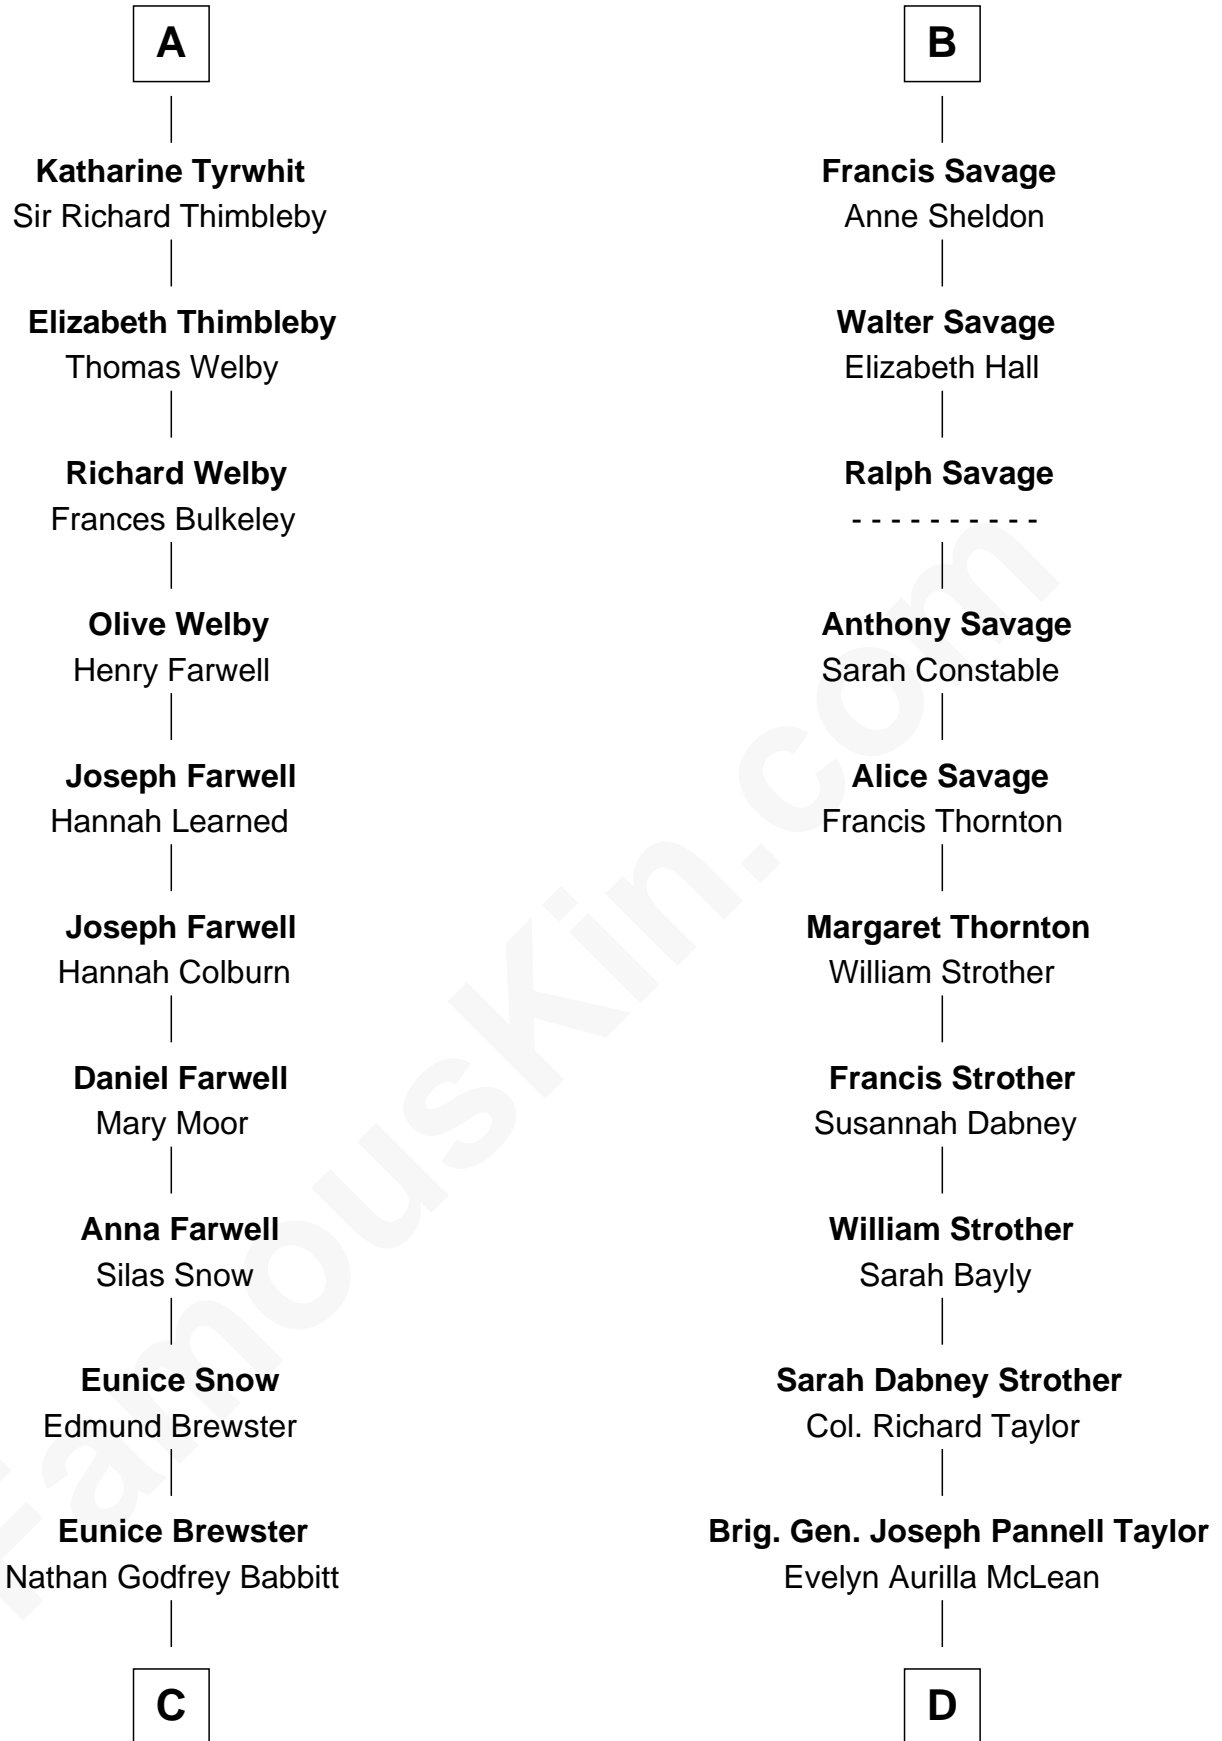

# FamousKin.com Relationship Chart of

**Brewster Kahle**

*Founder, Internet Archive*

21st cousin of

**Parker Stevenson**

*TV and Movie Actor*

**Bartholomew de Badlesmere**

Margaret de Clare

**Margaret de Badlesmere**

Sir John de Tibetot

**Sir Robert de Tibetot**

Margaret Deincourt

**Elizabeth de Tibetot**

Sir Philip le Despencer

**Margery Despencer**

Sir Roger Wentworth

Sir John Savage

**Sir Christopher Savage**

Anne Stanley

**Sir Christopher Savage**

Anne Lygon

**B**

**C**

**Clinton Babbitt**  
Sarah S. Johnson

**Alice Howe Babbitt**  
Freeman Ellsworth Lurton

**Douglas Ellsworth Lurton**  
Helen Grace Leo

**Margaret Mary Lurton**  
Robert Vinton Kahle

**Brewster Kahle**  
*Founder, Internet Archive*

**D**

**Col. Joseph Hancock Taylor**  
Mary Montgomery Meigs