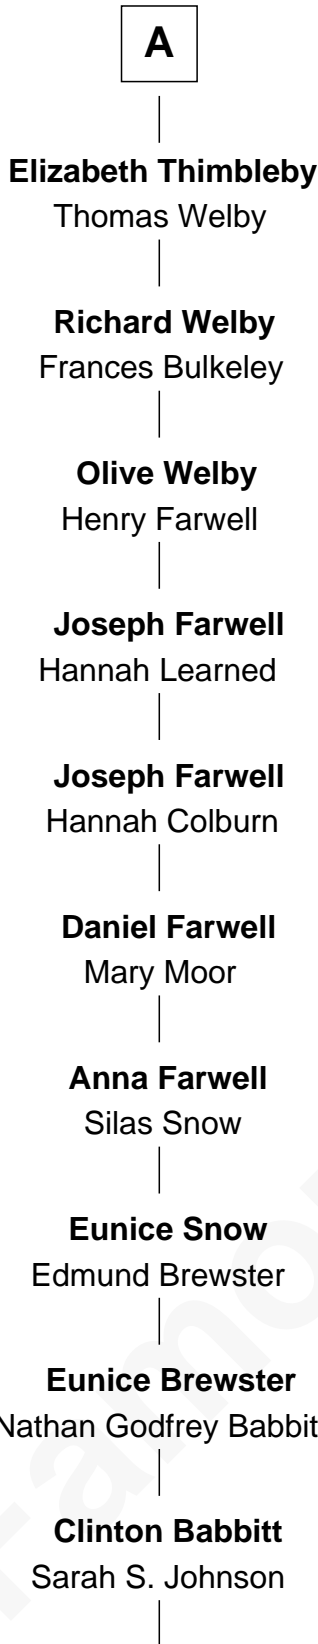

# FamousKin.com Relationship Chart of

**Brewster Kahle**

*Founder, Internet Archive*

20th cousin 1 time removed of

**Parker Stevenson**

*TV and Movie Actor*

**Ralph de Stafford**

*with wife*  
*Margaret de Audley*

Sir Richard Neville

**Katharine Tyrwhit**

Sir Richard Thimbleby

**Dorothy Neville**

Sir John Dawney

**A**

**B**

**C**

**D**

**C**

**Alice Howe Babbitt**  
Freeman Ellsworth Lurton

**Douglas Ellsworth Lurton**  
Helen Grace Leo

**Margaret Mary Lurton**  
Robert Vinton Kahle

**Brewster Kahle**  
*Founder, Internet Archive*

**D**