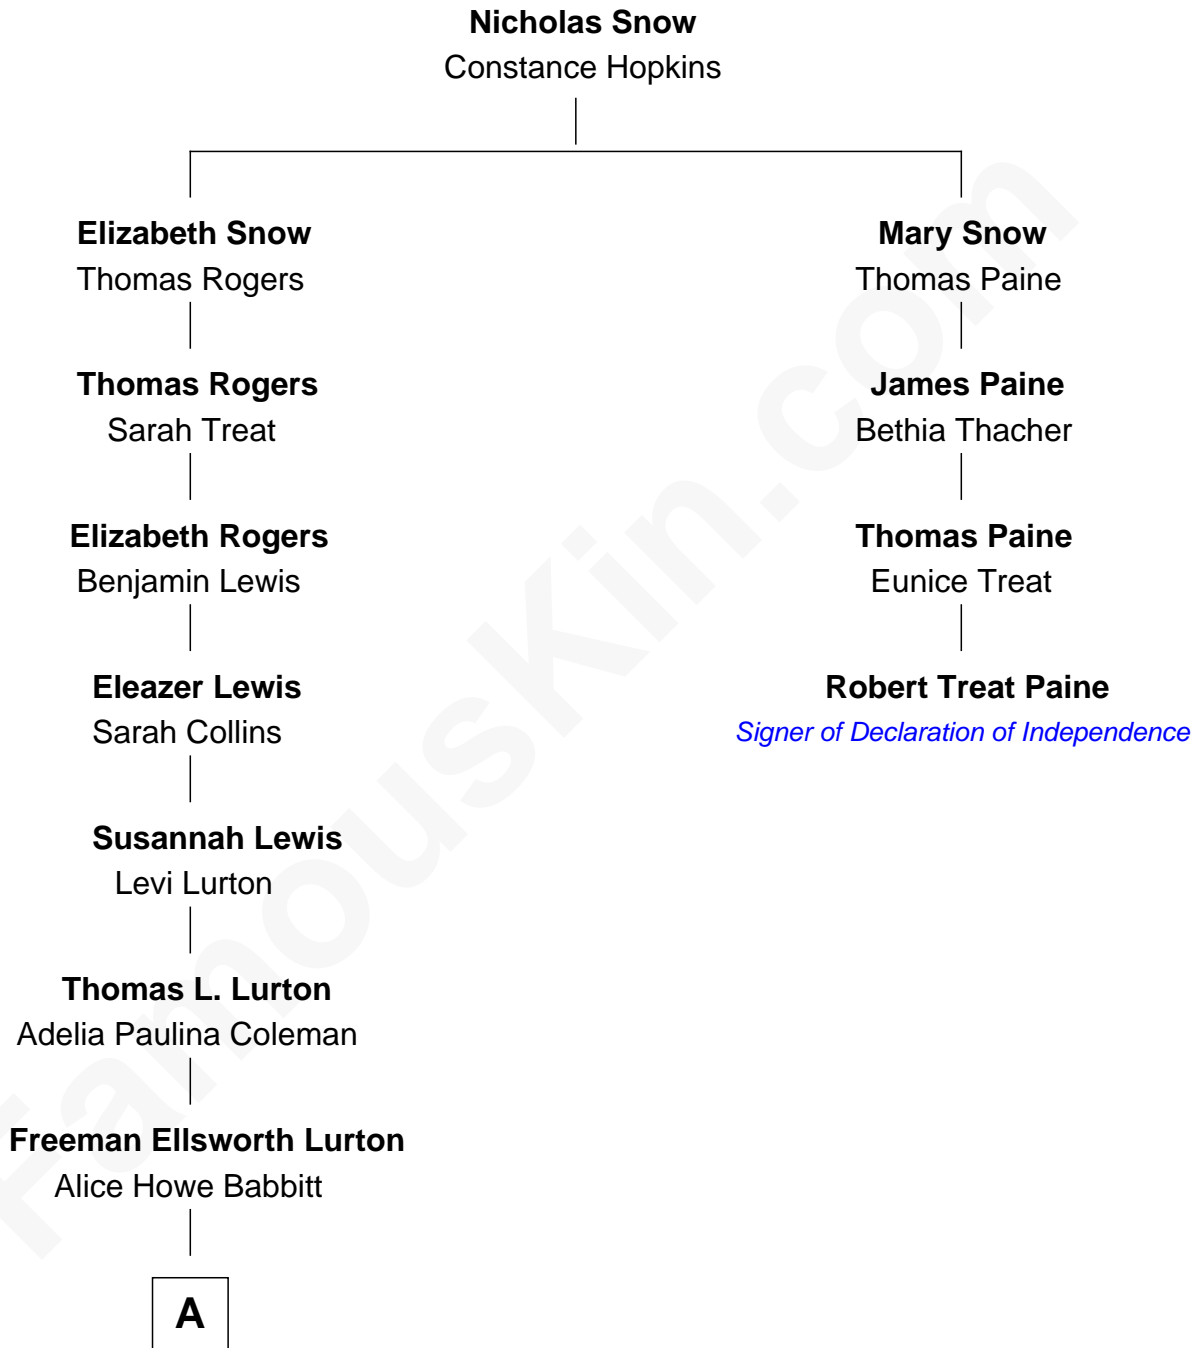

FamousKin.com

Relationship Chart of

Brewster Kahle

Founder, Internet Archive

3rd cousin 6 times removed of

Robert Treat Paine

Signer of the Declaration of Independence

A

—
Douglas Ellsworth Lurton

Helen Grace Leo

—
Margaret Mary Lurton

Robert Vinton Kahle

—
Brewster Kahle

Founder, Internet Archive

FamousKin.com