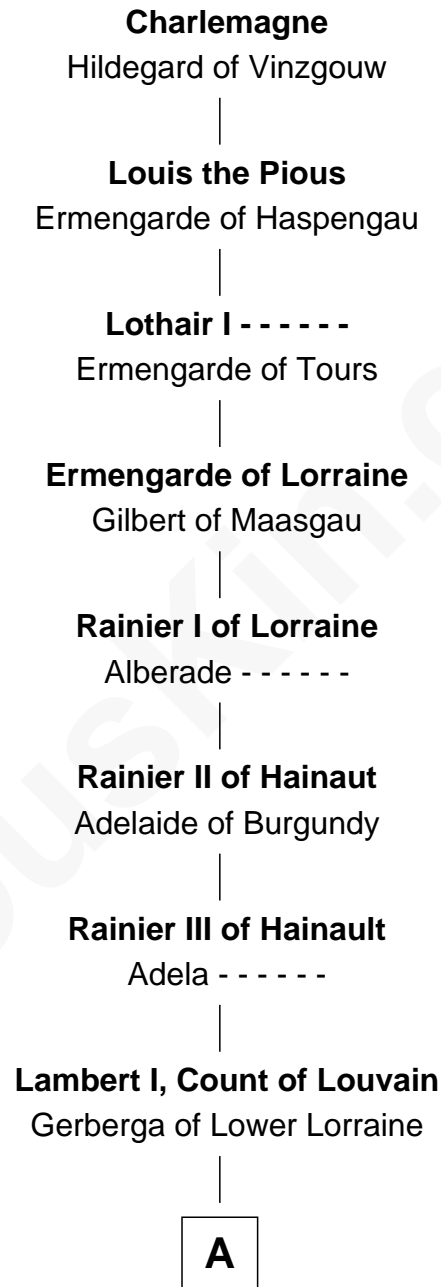

FamousKin.com Relationship Chart of

Brewster Kahle

Founder, Internet Archive

35th Great-grandson of

Charlemagne

King of the Franks

A

Lambert II, Count of Louvain

Oda of Lorraine

Henry II, Count of Louvain

Adela of Orthen

Gottfried I, Count of Louvain

Ide de Chiny

Alice of Louvain

William d'Aubenev

William d'Aubenev