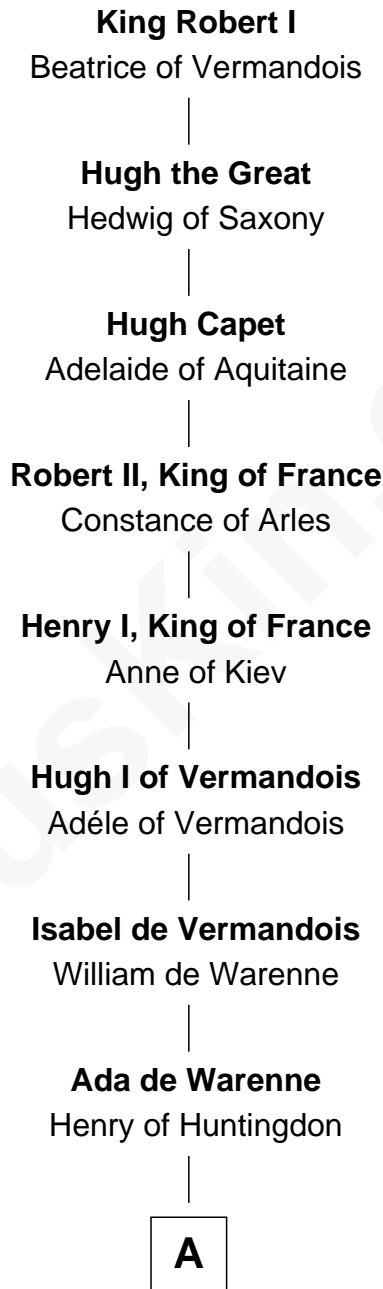

# FamousKin.com Relationship Chart of

**Brewster Kahle**

*Founder, Internet Archive*

31st Great-grandson of

**King Robert I**

*King of France*

**A**

**David of Huntingdon**

Maud of Chester

**Ada of Huntingdon**

Sir Henry de Hastings

**Sir Henry de Hastings**

Joan de Cantilupe

**Sir John de Hastings**

Isabel de Valence

**Elizabeth de Hastings**

Sir Roger de Grey

**Sir Reynold de Grey**

Eleanor le Strange

**Sir Reynold Grey**

Margaret de Ros

**Margaret Grey**

Sir William Bonville

**Elizabeth Bonville**

William Talboys

**Sir Robert Talboys**

Elizabeth Heron

**B**

**B**

**Maud Talboys**  
Sir Robert Tyrwhit

**Katharine Tyrwhit**  
Sir Richard Thimbleby

**Elizabeth Thimbleby**  
Thomas Welby