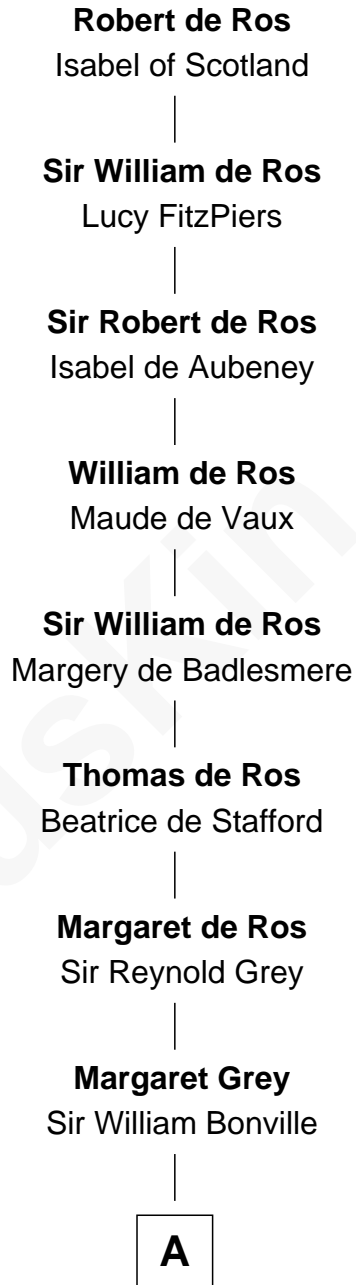

FamousKin.com Relationship Chart of

Brewster Kahle

Founder, Internet Archive

23rd Great-grandson of

Robert de Ros

Magna Carta Surety

A

Elizabeth Bonville

William Talboys

Sir Robert Talboys

Elizabeth Heron

Maud Talboys

Sir Robert Tyrwhit

Katharine Tyrwhit

Sir Richard Thimbleby

Elizabeth Thimbleby

Thomas Welby

Richard Welby

Frances Bulkeley

Olive Welby

Henry Farwell

Joseph Farwell

Hannah Learned

Joseph Farwell