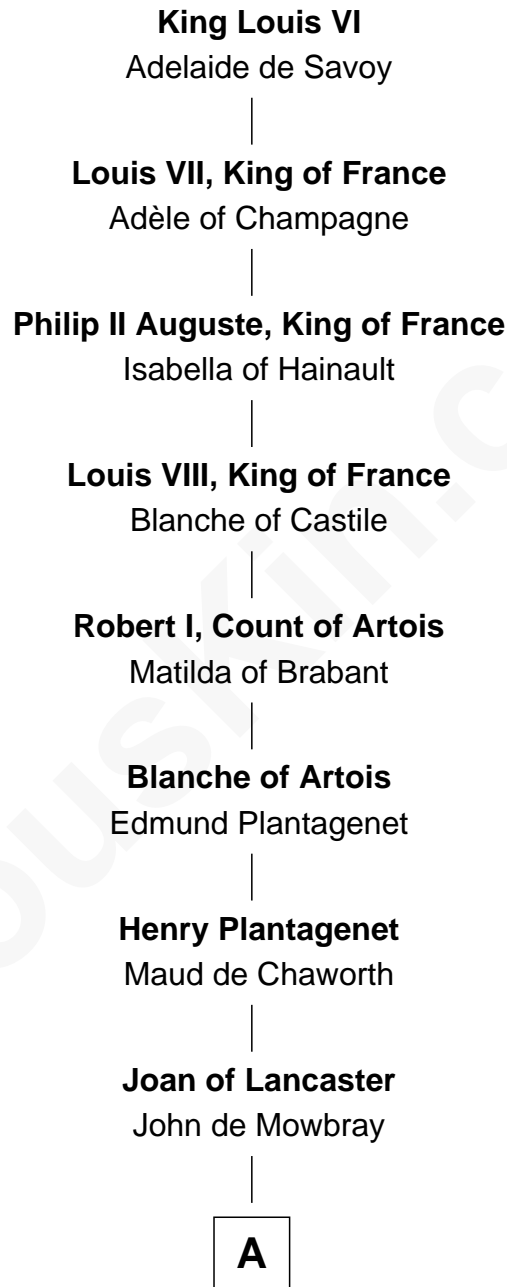

FamousKin.com Relationship Chart of

Brewster Kahle

Founder, Internet Archive

27th Great-grandson of

King Louis VI

King of France

A

John de Mowbray
Elizabeth de Segrave

Joan de Mowbray
Sir Thomas Grey

Maud Grey
Sir Robert Ogle

Anne Ogle
Sir William Heron

Elizabeth Heron
Sir John Heron

Elizabeth Heron
Sir Robert Talboys

Maud Talboys
Sir Robert Tyrwhit

Katharine Tyrwhit
Sir Richard Thimbleby