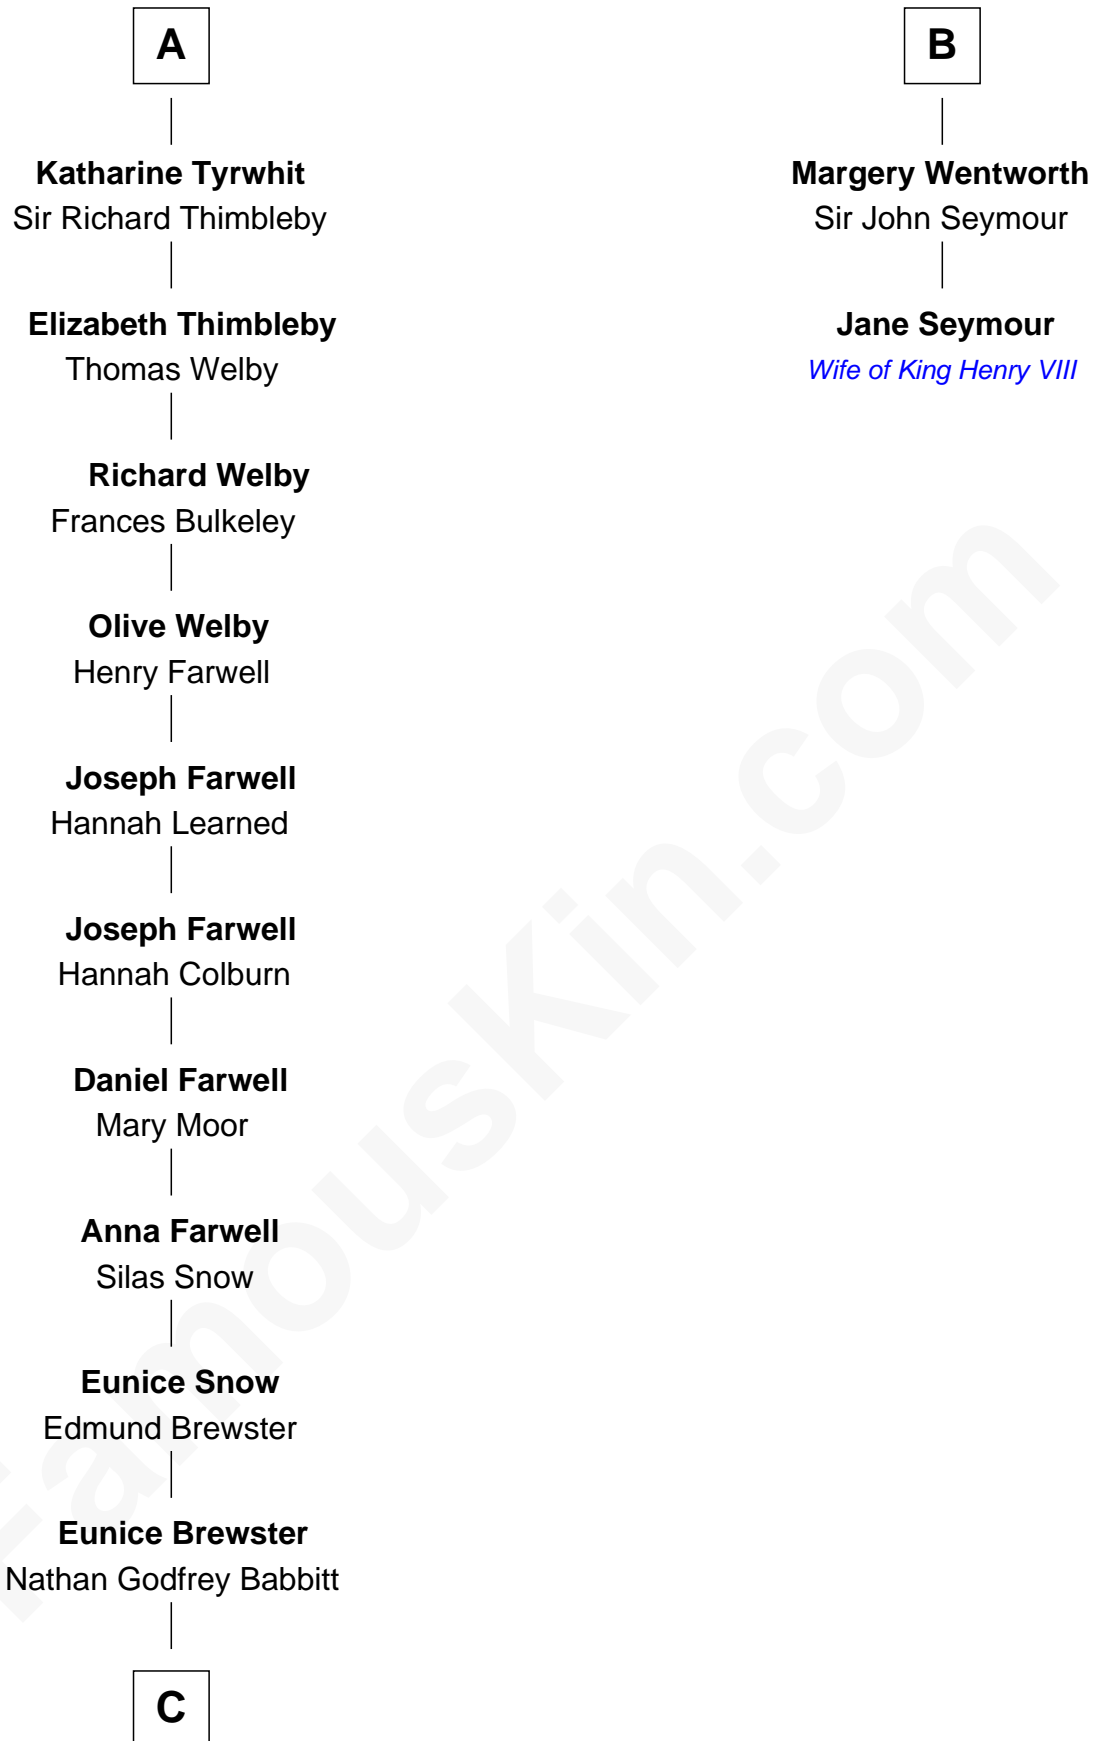

FamousKin.com Relationship Chart of

Brewster Kahle

Founder, Internet Archive

8th cousin 13 times removed of

Jane Seymour

3rd Wife of King Henry VIII

C

—
Clinton Babbitt
Sarah S. Johnson

—
Alice Howe Babbitt
Freeman Ellsworth Lurton

—
Douglas Ellsworth Lurton
Helen Grace Leo

—
Margaret Mary Lurton
Robert Vinton Kahle

—
Brewster Kahle
Founder, Internet Archive