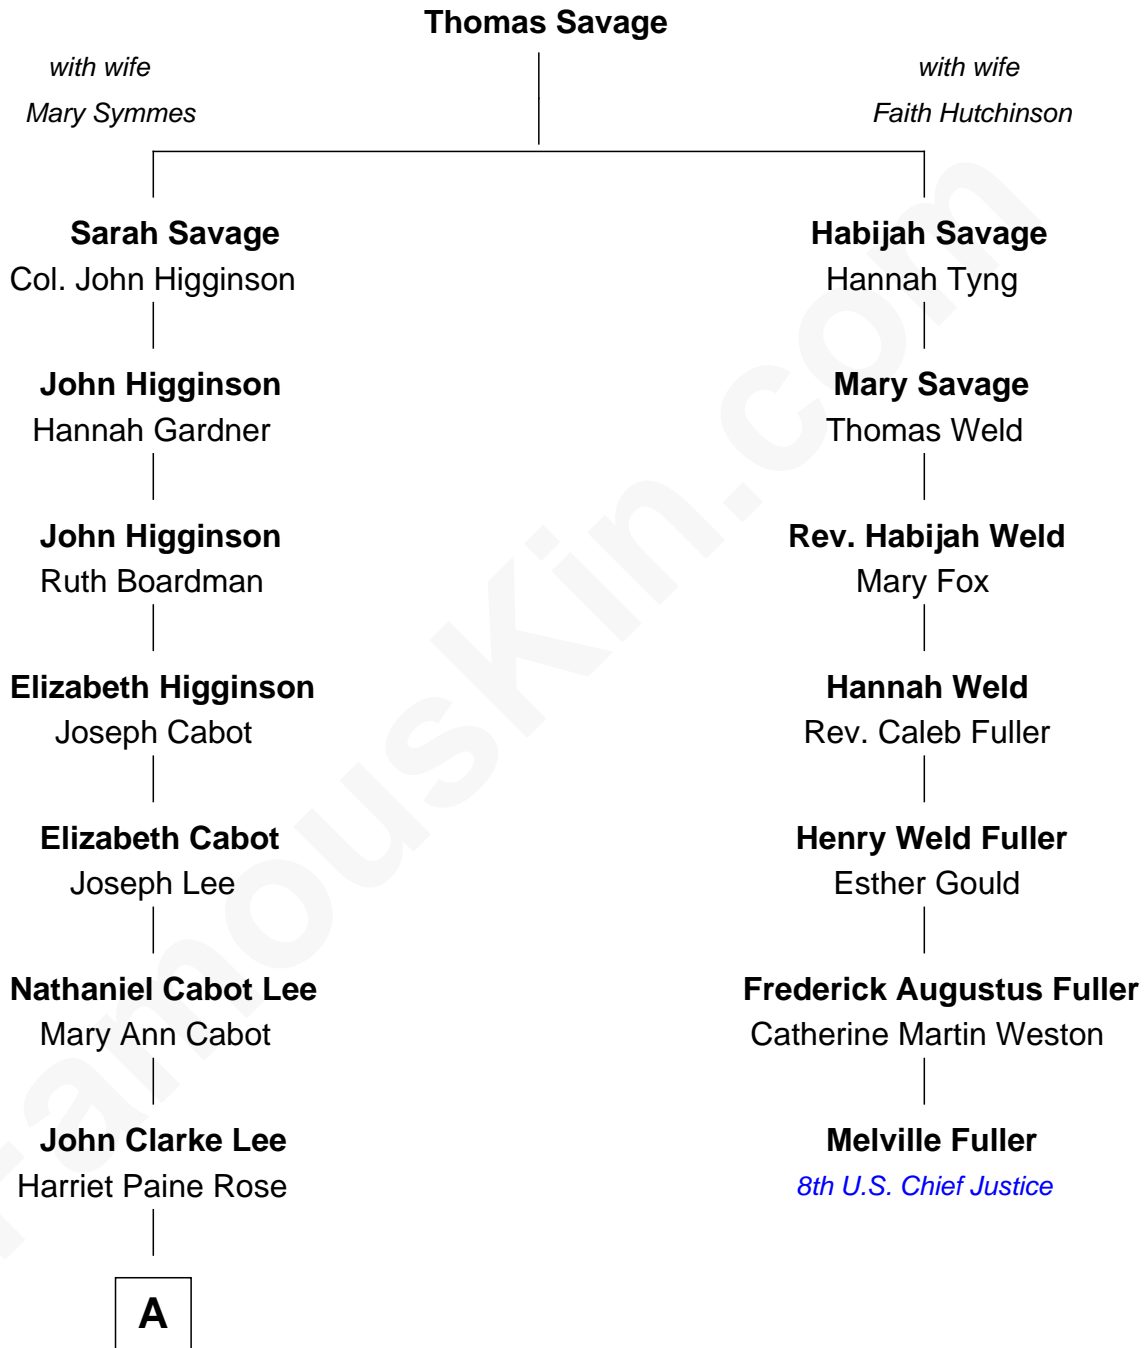

## Relationship Chart of

### Leverett Saltonstall

55th Governor of Massachusetts

6th cousin 3 times removed of

**Melville Fuller**

8th Chief Justice of the U.S. Supreme Court

**A**

—  
**Rose Smith Lee**  
Leverett Saltonstall

—  
**Richard Middlecott Saltonstall**  
Eleanor Brooks

—  
**Leverett Saltonstall**  
*55th Governor of Massachusetts*

FamousKin.com