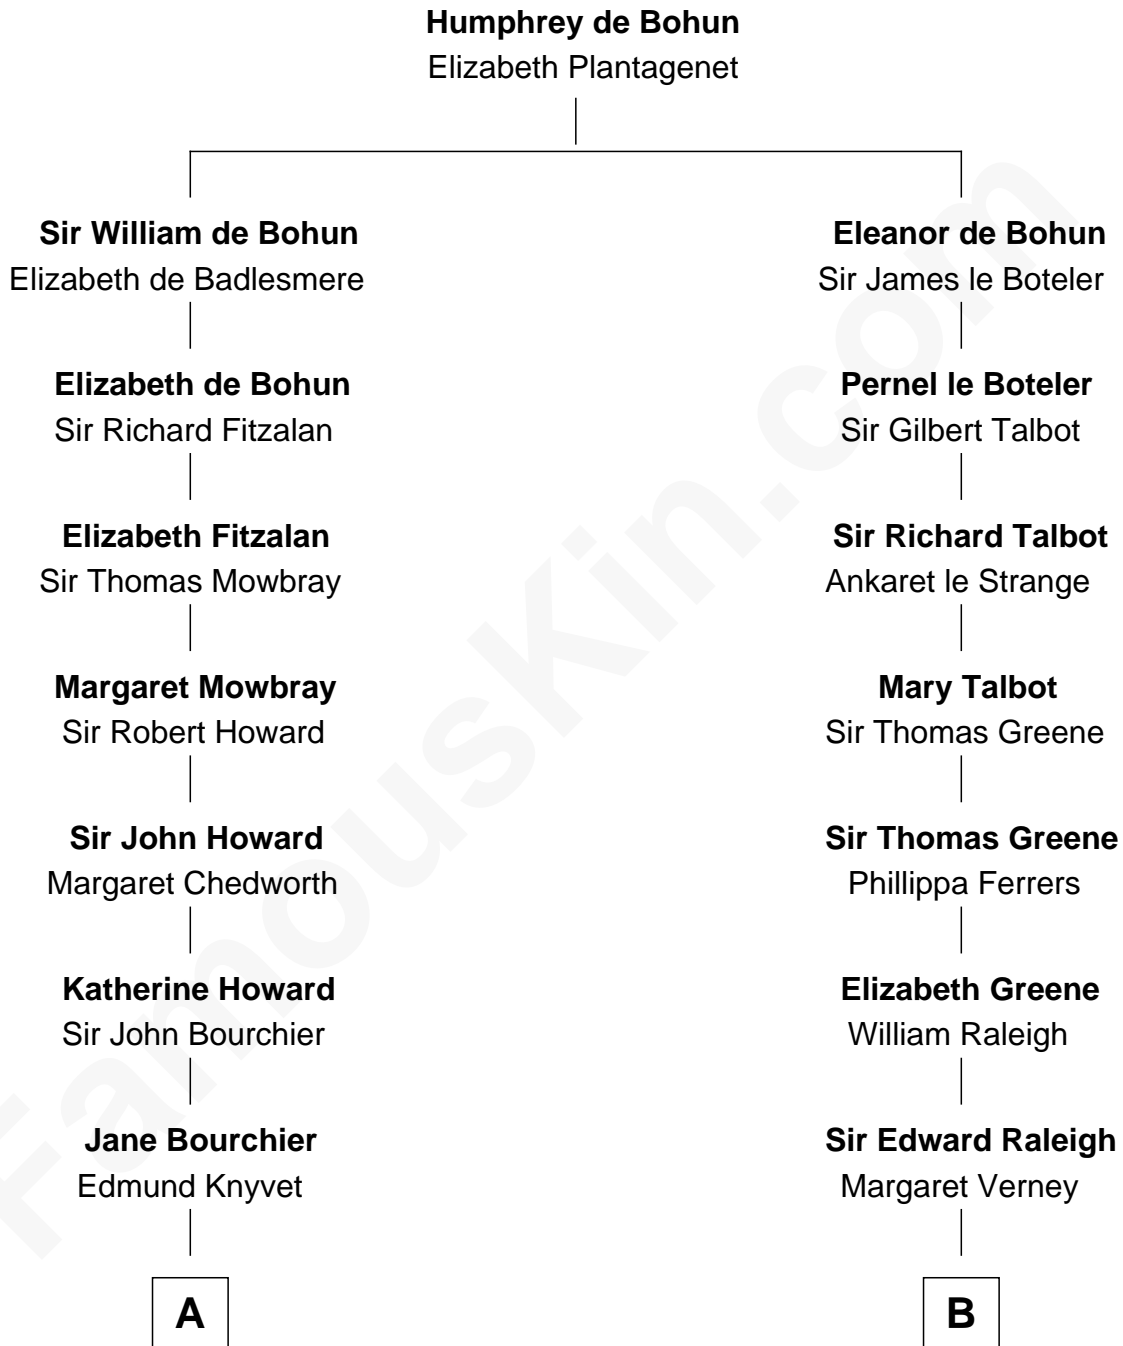

## Relationship Chart of

### Leverett Saltonstall

55th Governor of Massachusetts

18th cousin 1 time removed of

**Melville Fuller**

8th Chief Justice of the U.S. Supreme Court

FamousKin.com