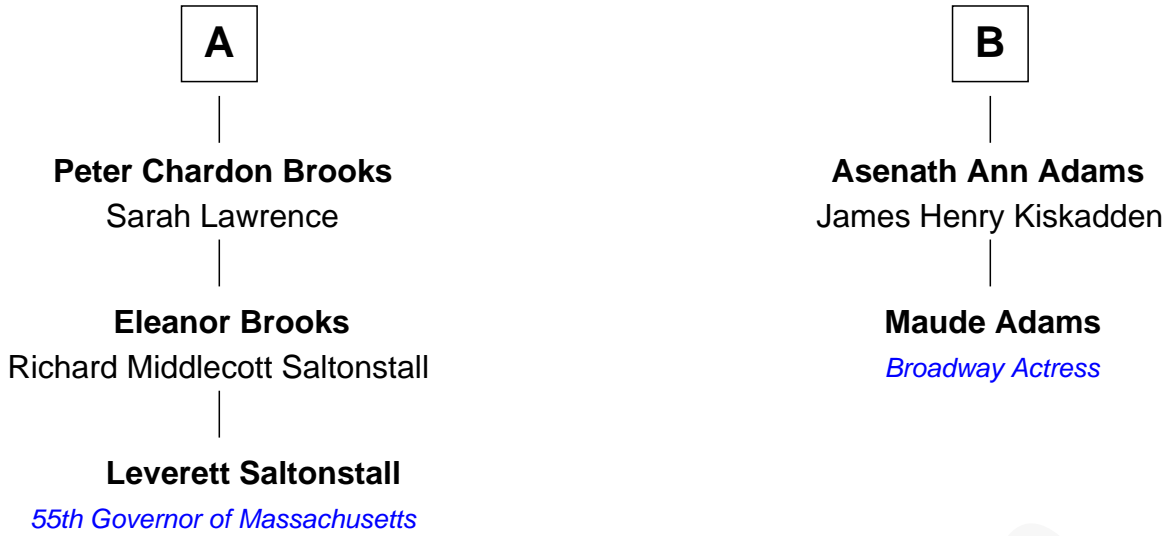

FamousKin.com

Relationship Chart of

Leverett Saltonstall

55th Governor of Massachusetts

8th cousin 1 time removed of

Maude Adams

Broadway Actress

FamousKin.com