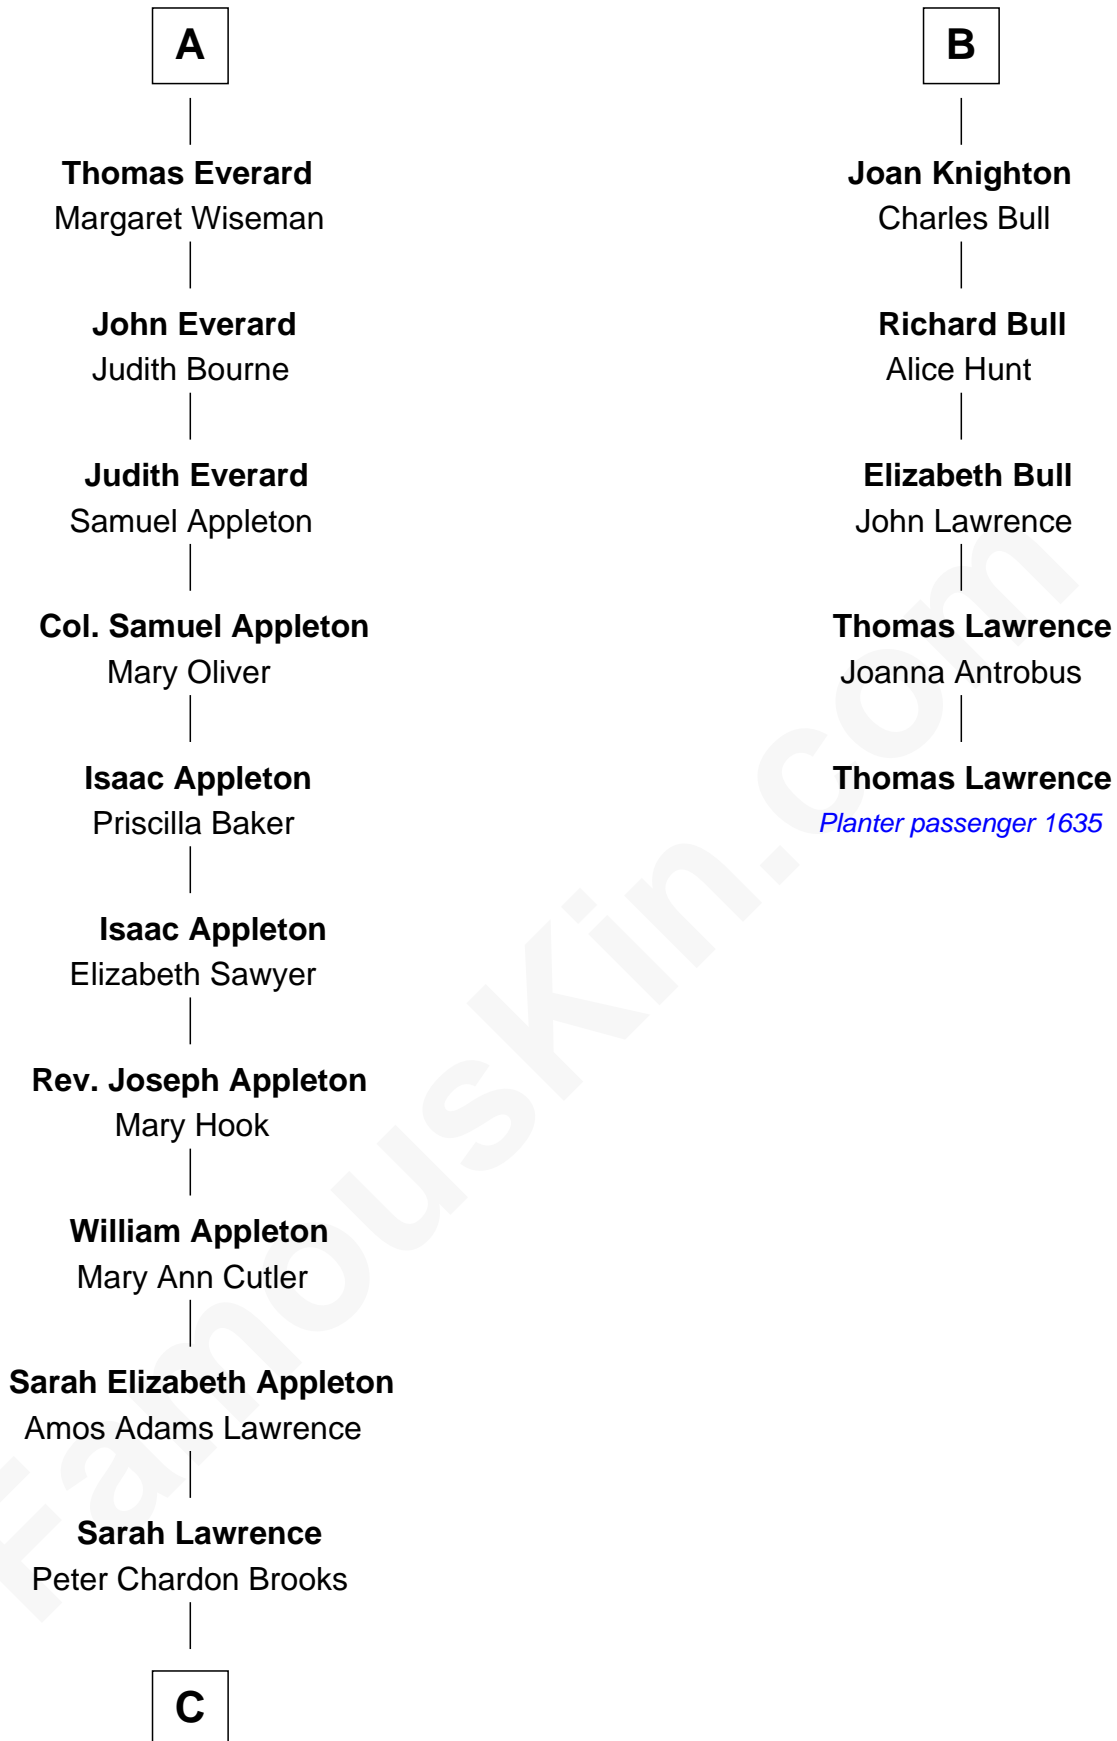

## Relationship Chart of

### Leverett Saltonstall

55th Governor of Massachusetts

11th cousin 7 times removed of

**Thomas Lawrence**

(c1619/20 - c1703) Planter passenger 1635

**C**

**Eleanor Brooks**  
Richard Middlecott Saltonstall

**Leverett Saltonstall**  
*55th Governor of Massachusetts*

FamousKin.com