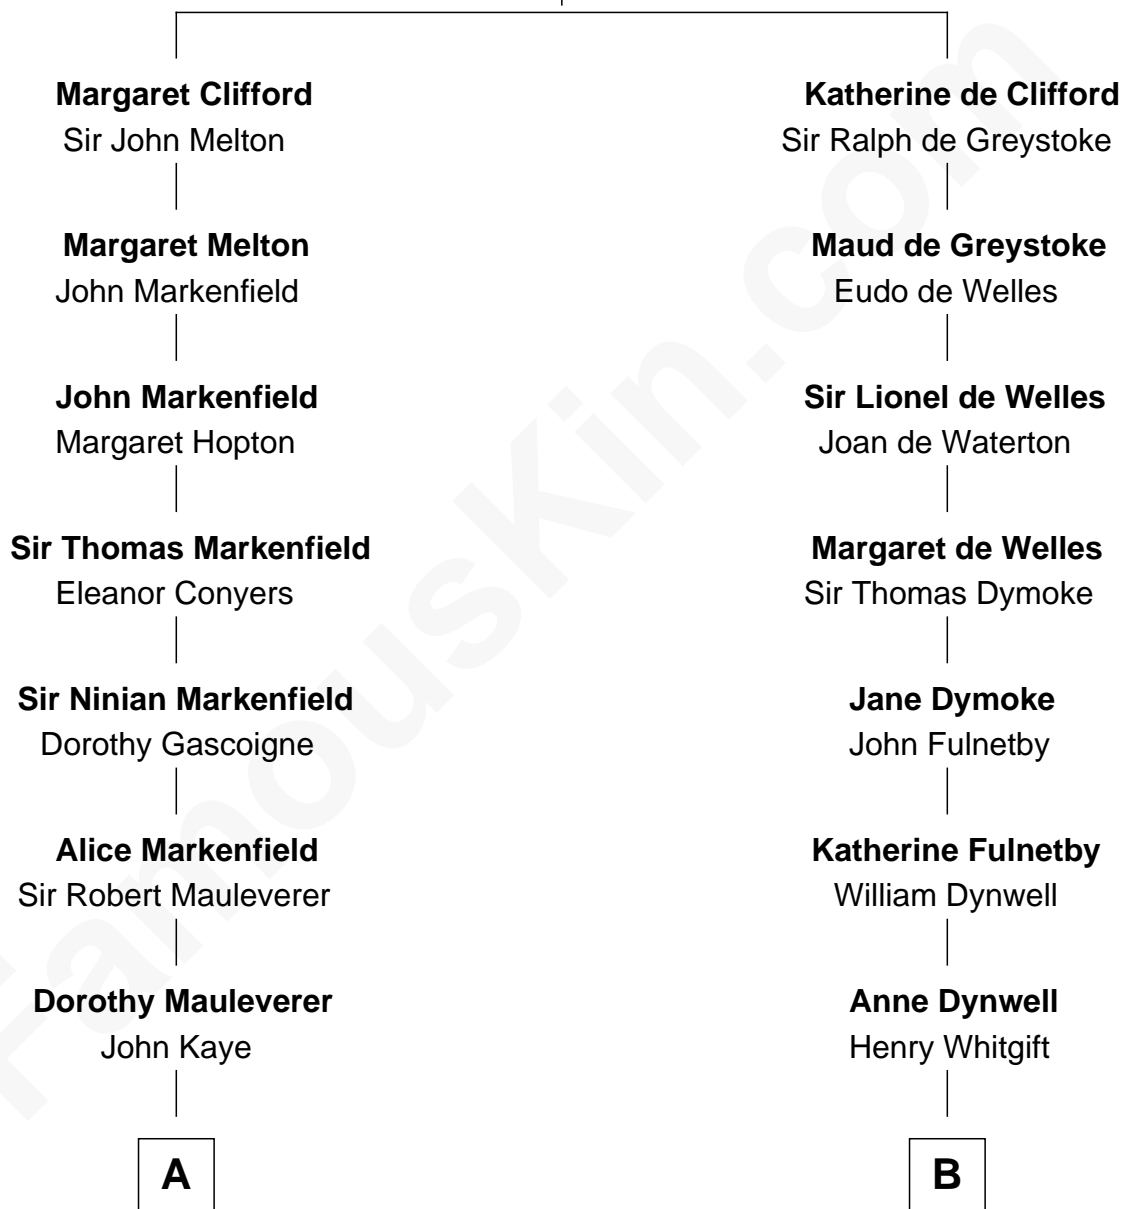

FamousKin.com

Relationship Chart of

Leverett Saltonstall

55th Governor of Massachusetts

17th cousin 1 time removed of

Frank G. Allen

51st Governor of Massachusetts

Sir Roger de Clifford

Maud de Beauchamp

C

Abbie Louise Gilman

Frank Mitchell Allen

Frank G. Allen

51st Governor of Massachusetts

FamousKin.com