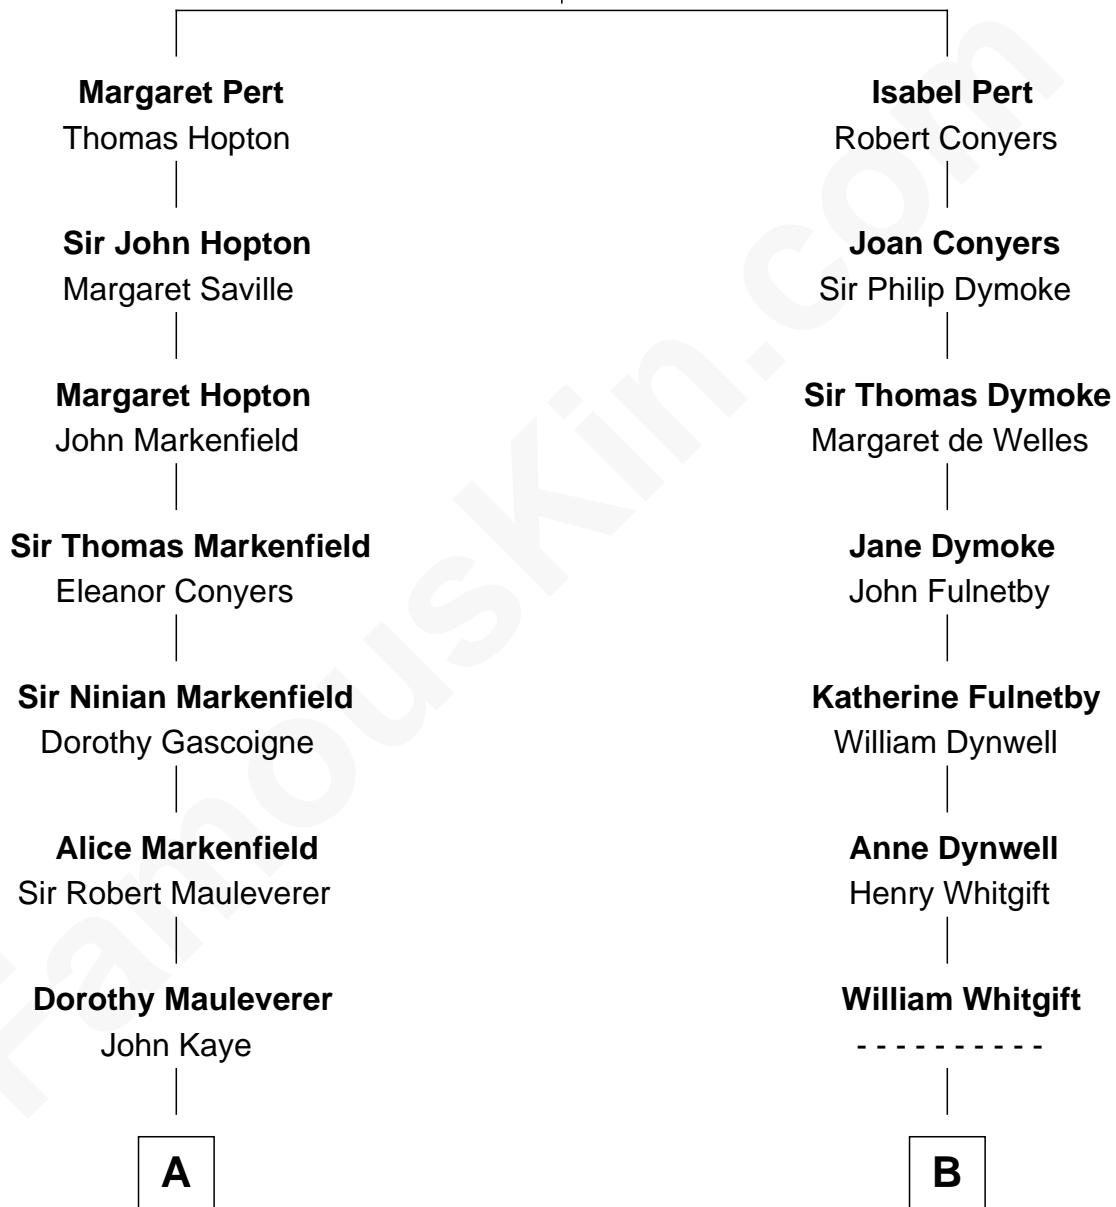

## Relationship Chart of

### Leverett Saltonstall

55th Governor of Massachusetts

17th cousin of

### Frank G. Allen

51st Governor of Massachusetts

**William Pert**  
Joan le Scrope

**A**

**Robert Kaye**  
Anne Flower

**Grace Kaye**  
Richard Saltonstall

**Richard Saltonstall**  
Muriel Gurdon

**Nathaniel Saltonstall**  
Elizabeth Ward

**Col. Richard Saltonstall**  
Mehitabel Wainwright

**Richard Saltonstall**  
Mary Cooke

**Dr. Nathaniel Saltonstall**  
Anna White

**Leverett Saltonstall**  
Mary Elizabeth Sanders

**Leverett Saltonstall**  
Rose Smith Lee