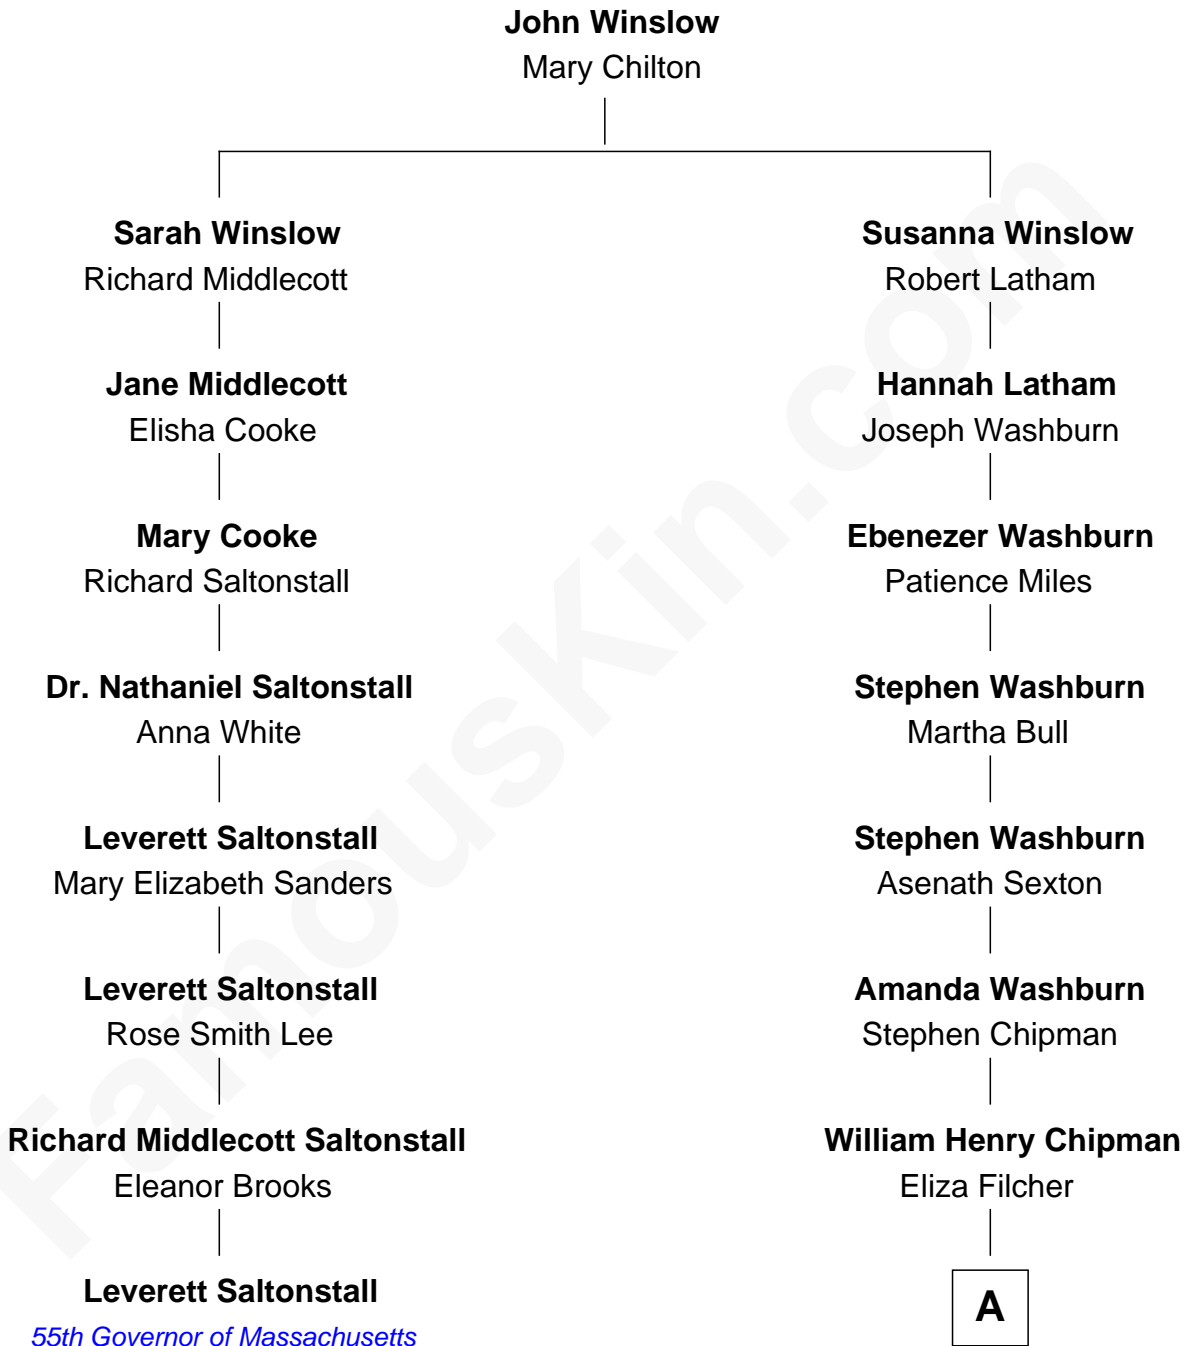

FamousKin.com

Relationship Chart of

Leverett Saltonstall

55th Governor of Massachusetts

7th cousin 3 times removed of

Gary Herbert

17th Governor of Utah

A

|
William Henry Chipman

Sarah Elizabeth Parker

|
Eliza Chipman

James Edward Peters

|
Paul Richard Peters

Carol Boley

|
Gary Herbert

17th Governor of Utah