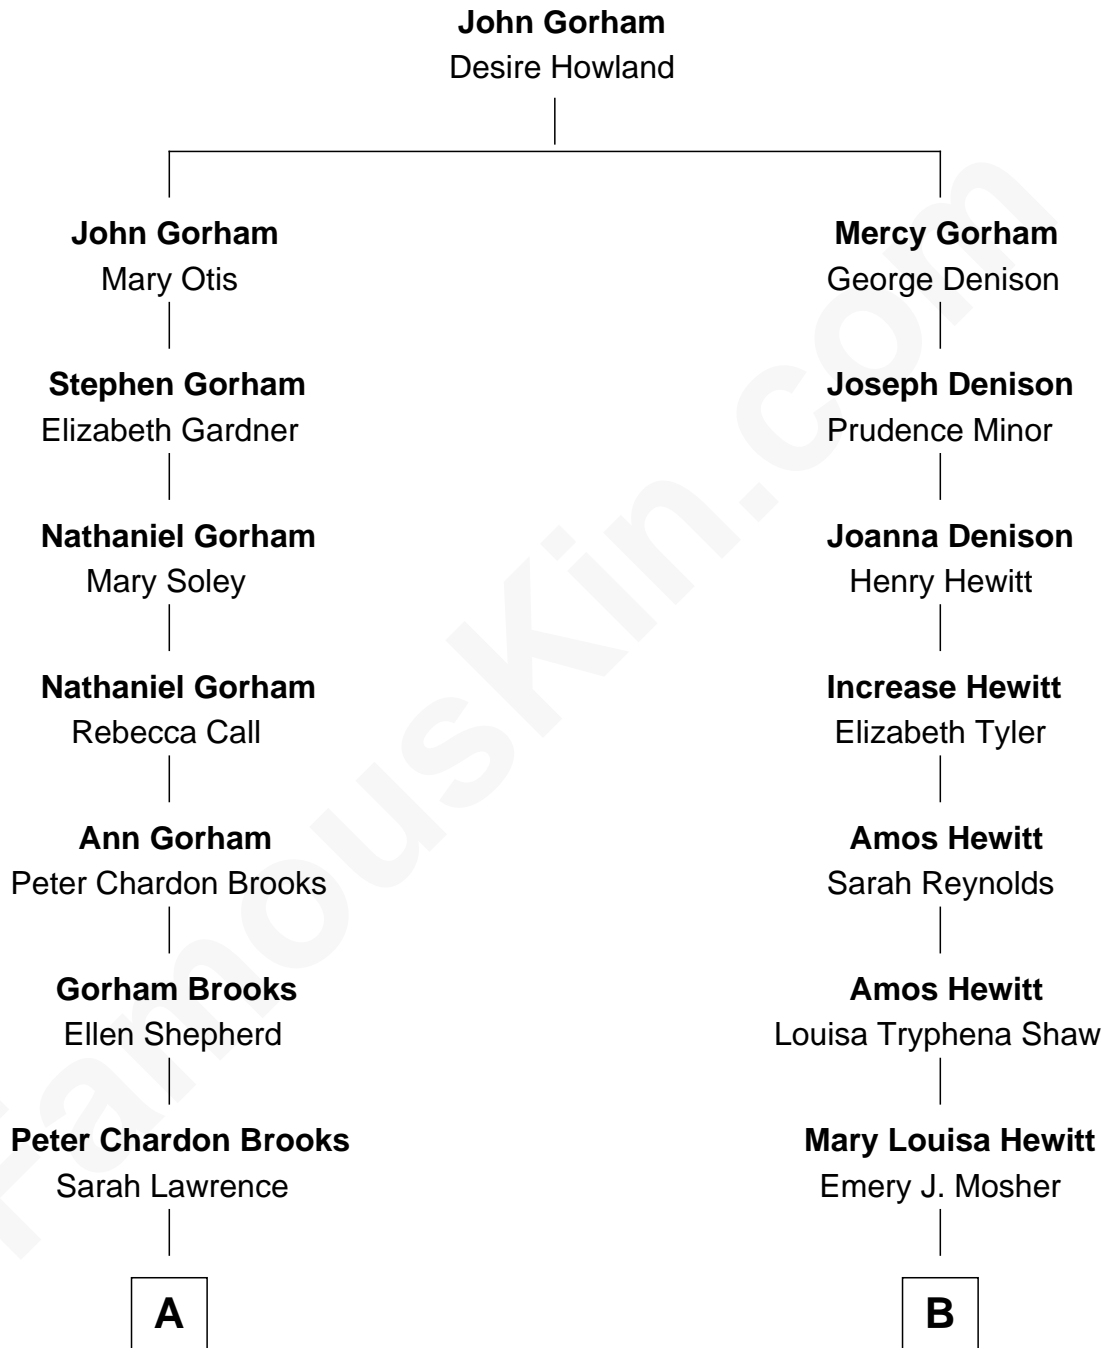

## Relationship Chart of

### Leverett Saltonstall

55th Governor of Massachusetts

8th cousin 3 times removed of

**Rainn Wilson**

TV and Movie Actor

**A**

**Eleanor Brooks**  
Richard Middlecott Saltonstall

**Leverett Saltonstall**  
*55th Governor of Massachusetts*

**B**

**Charles E. Mosher**  
Susanna Jane Garrison

**Edna Lora Mosher**  
Theodore Orick Whitman

**Rollie Harrison Whitman**  
Catherine Josephine Williams

**Patricia May Whitman**  
Robert George Wilson